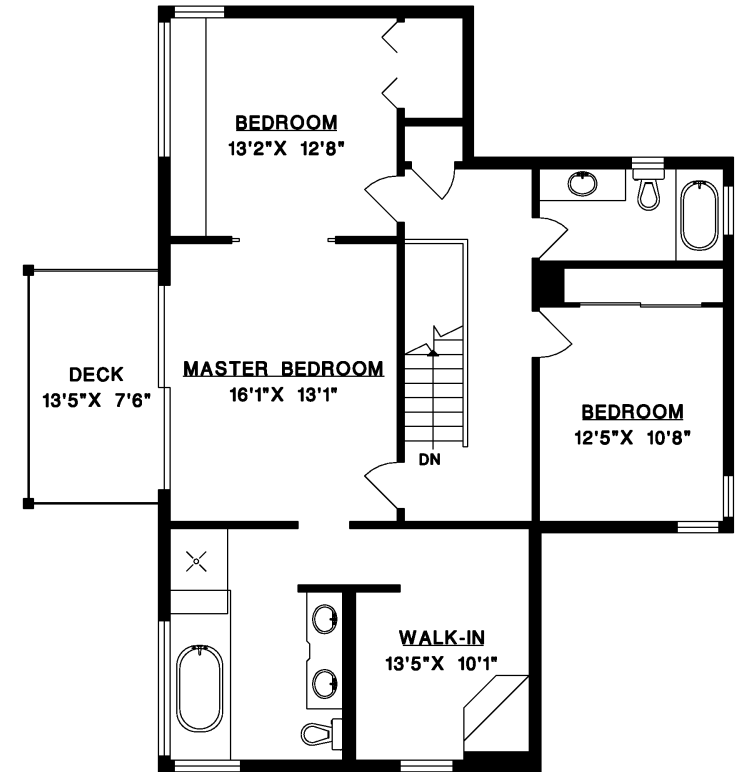

360 BAYVIEW PLACE

LIONS BAY

MAIN FLOOR	1,789 SQ.FT.
UPPER FLOOR	1,192 SQ.FT.
LOWER FLOOR	498 SQ.FT.
TOTAL	3,479 SQ.FT.
GARAGE	630 SQ.FT.
DECKS	699 SQ.FT.

UPPER FLOOR

LOWER FLOOR