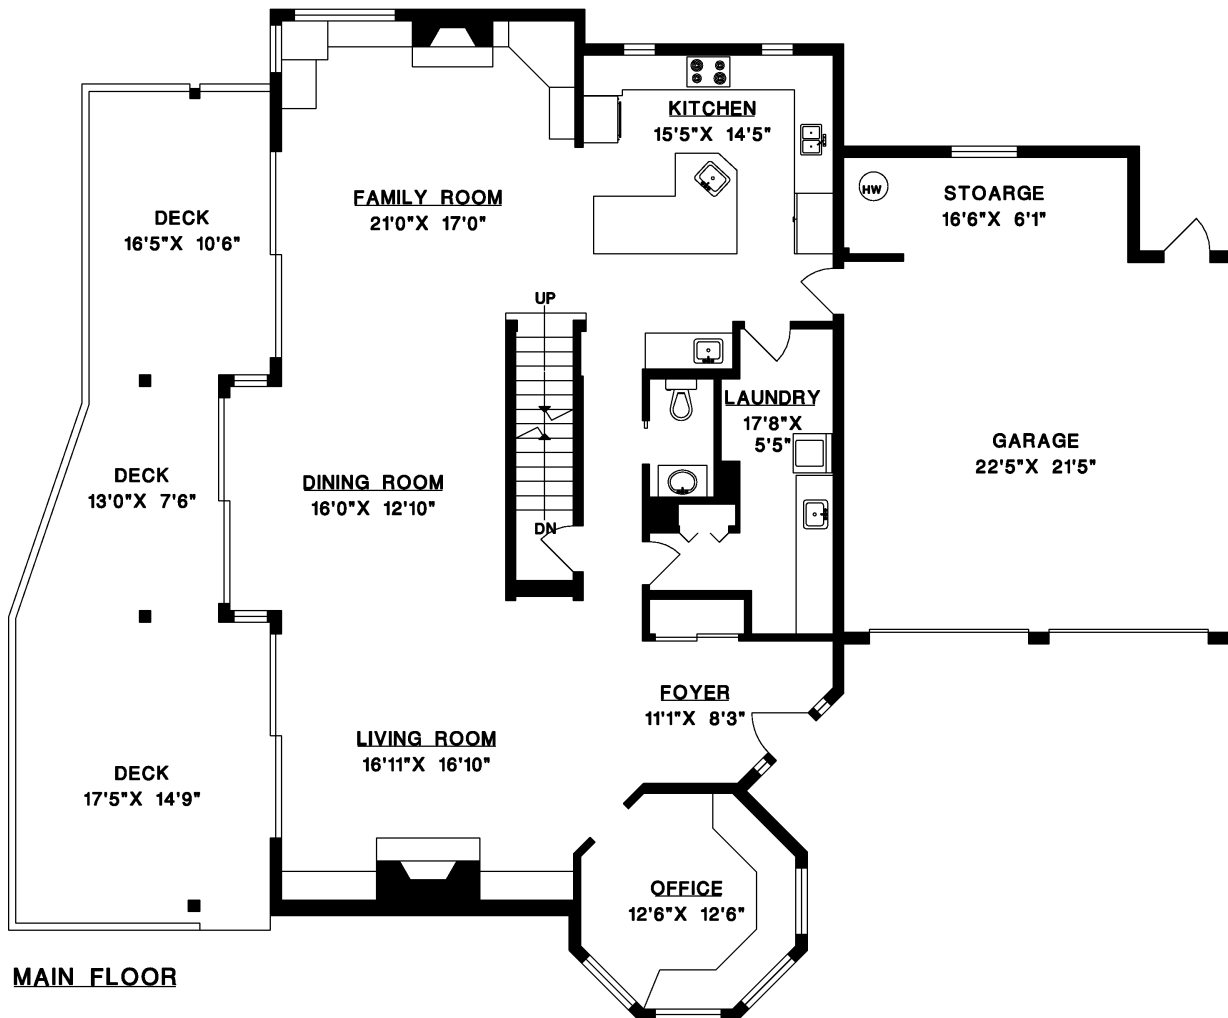

360 BAYVIEW PLACE

LIONS BAY

MAIN FLOOR	1,789 SQ.FT.
UPPER FLOOR	1,192 SQ.FT.
LOWER FLOOR	498 SQ.FT.
TOTAL	3,479 SQ.FT.
GARAGE	630 SQ.FT.
DECKS	699 SQ.FT.

UPPER FLOOR

LOWER FLOOR