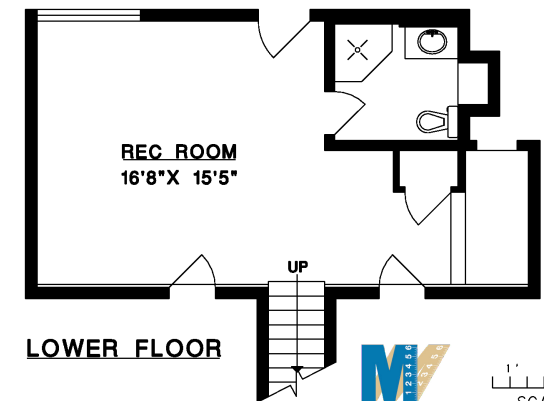

360 BAYVIEW PLACE

LIONS BAY

MAIN FLOOR	1,789 SQ.FT.
UPPER FLOOR	1,192 SQ.FT.
LOWER FLOOR	498 SQ.FT.
TOTAL	3,479 SQ.FT.
GARAGE	630 SQ.FT.
DECKS	699 SQ.FT.

UPPER FLOOR

LOWER FLOOR