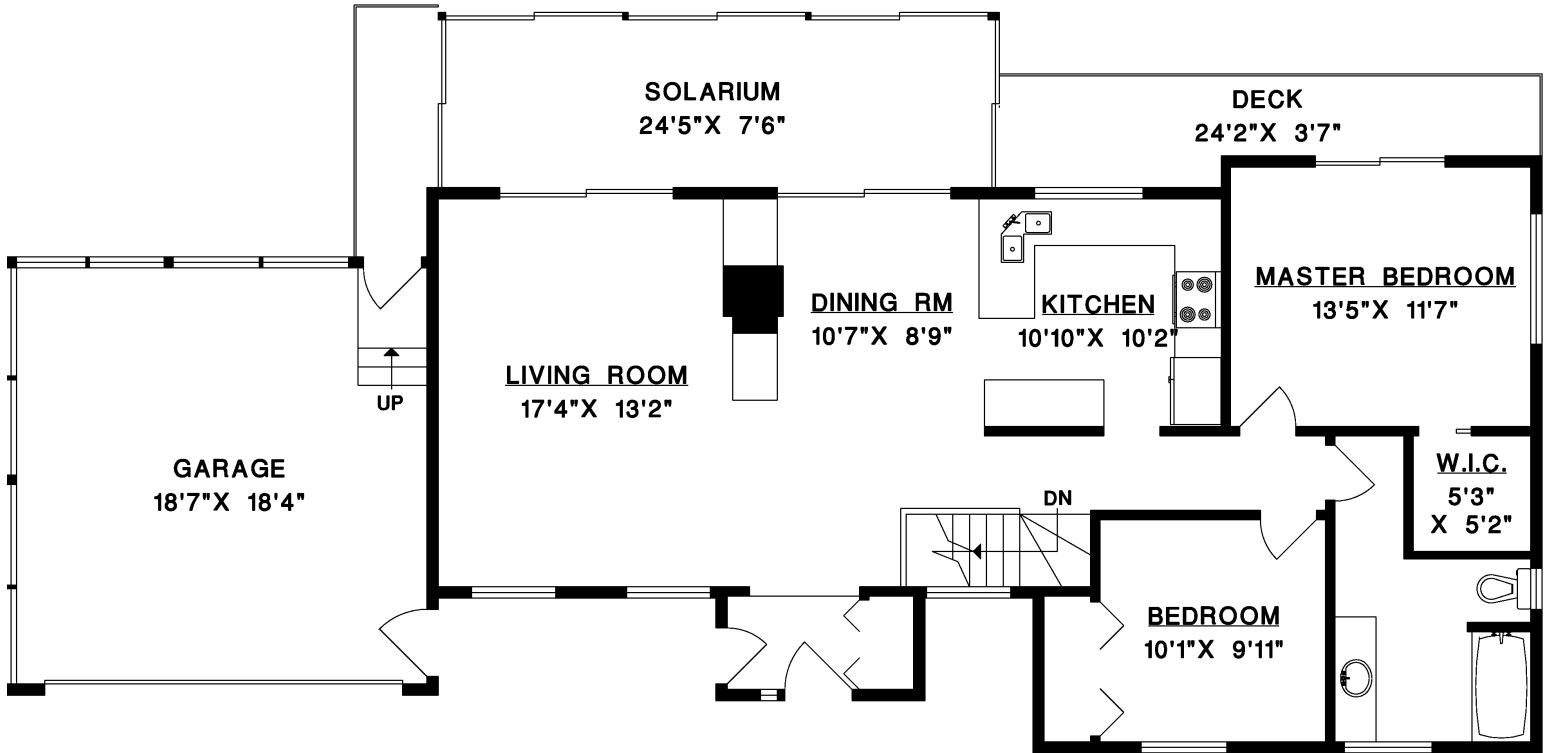

**80 SEAVIEW PLACE
LIONS BAY**

MAIN FLOOR	1,134 SQ.FT.
LOWER FLOOR	1,259 SQ.FT.
TOTAL	2,393 SQ.FT.
GARAGE	371 SQ.FT.
SOLARIUM	197 SQ.FT.
DECKS	144 SQ.FT.

MAIN FLOOR

LOWER FLOOR