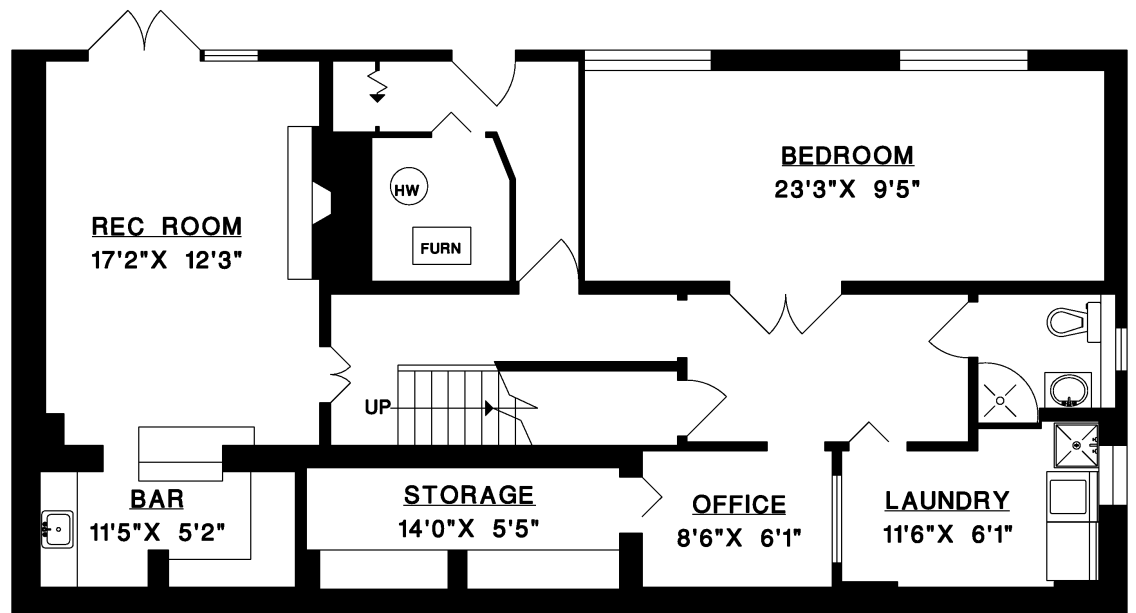

**80 SEAVIEW PLACE
LIONS BAY**

MAIN FLOOR	1,134 SQ.FT.
LOWER FLOOR	1,259 SQ.FT.
TOTAL	2,393 SQ.FT.
GARAGE	371 SQ.FT.
SOLARIUM	197 SQ.FT.
DECKS	144 SQ.FT.

MAIN FLOOR

LOWER FLOOR