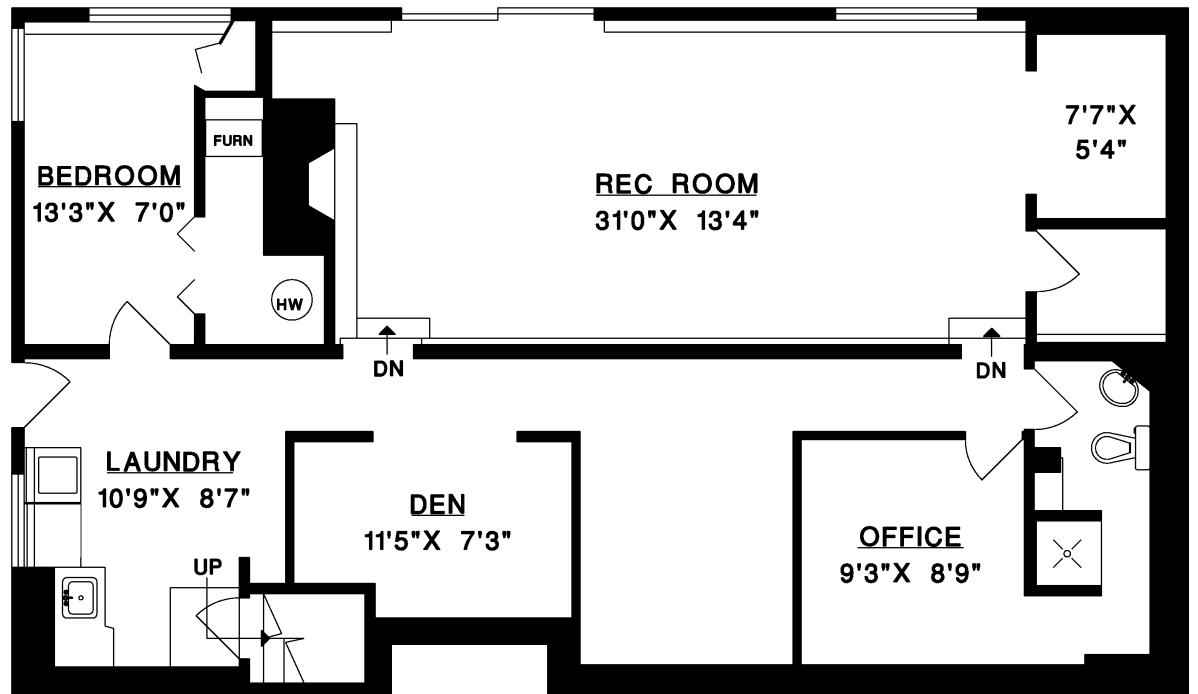

320 MOUNTAIN DRIVE
LIONS BAY

MAIN FLOOR 1,353 SQ.FT.
 LOWER FLOOR 1,353 SQ.FT.
TOTAL 2,706 SQ.FT.
 DECKS 299 SQ.FT.
 GREENHOUSE 117 SQ.FT.

MAIN FLOOR

LOWER FLOOR