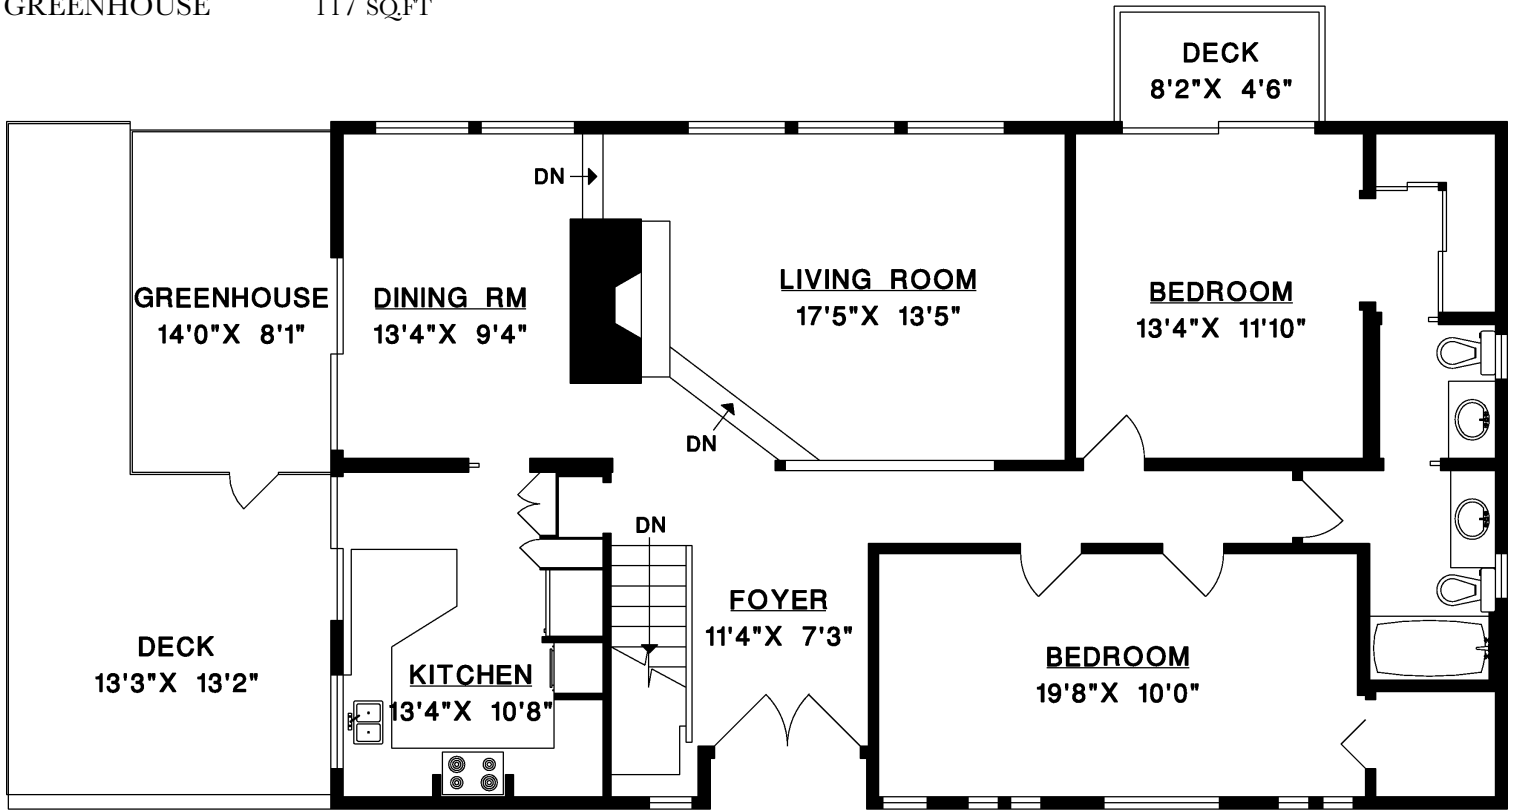

320 MOUNTAIN DRIVE
LIONS BAY

MAIN FLOOR 1,353 SQ.FT.
 LOWER FLOOR 1,353 SQ.FT.
TOTAL 2,706 SQ.FT.
 DECKS 299 SQ.FT.
 GREENHOUSE 117 SQ.FT.

MAIN FLOOR

LOWER FLOOR