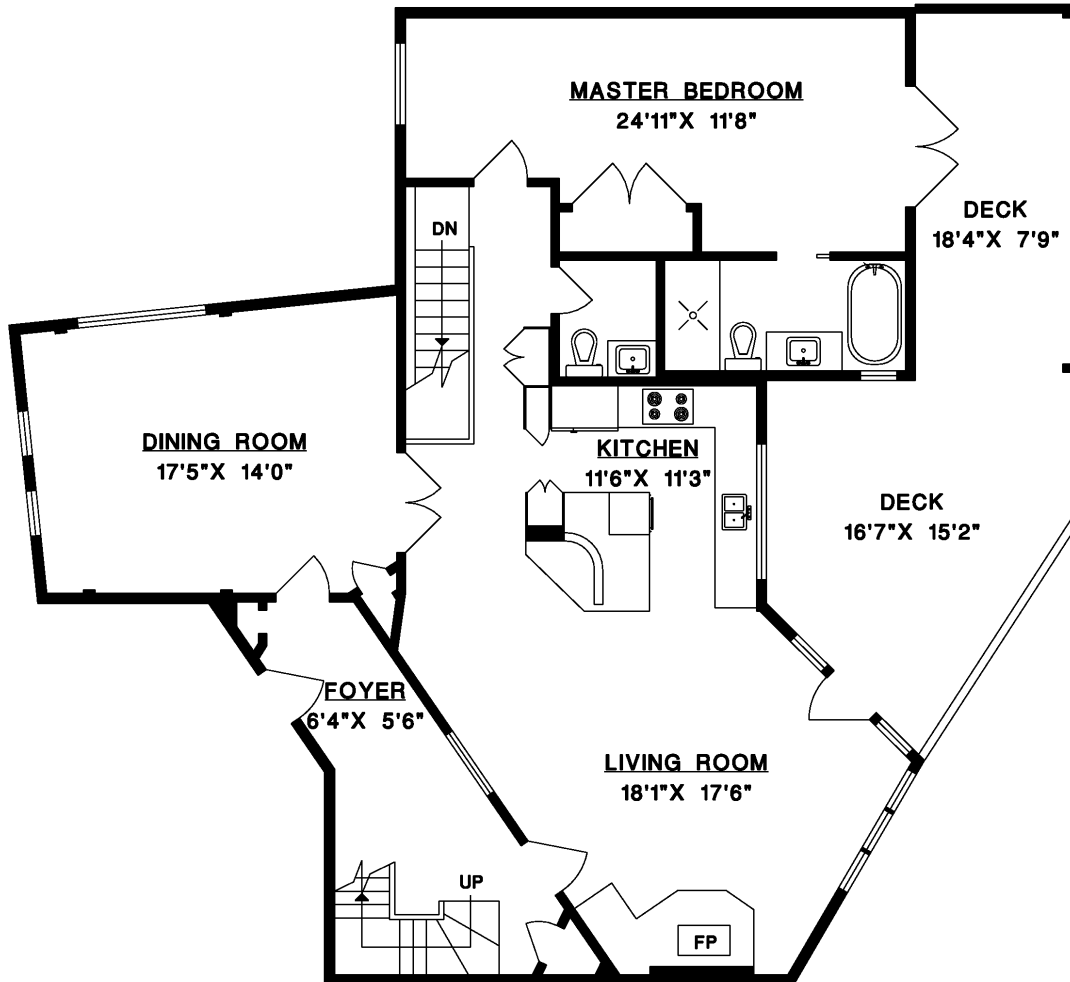

UPPER FLOOR

**202 PANORAMA PLACE
LIONS BAY**

MAIN FLOOR	1,489 SQ.FT.
UPPER FLOOR	376 SQ.FT.
LOWER FLOOR	996 SQ.FT.
TOTAL	2,861 SQ.FT.
DECKS	629 SQ.FT.

MAIN FLOOR

LOWER FLOOR