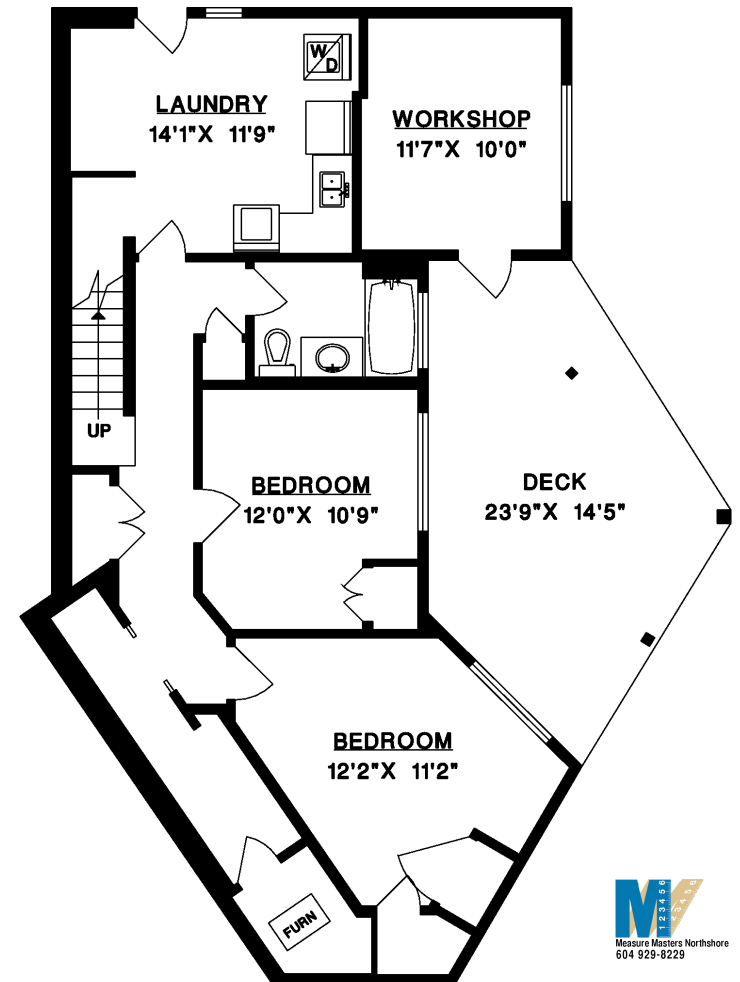

UPPER FLOOR

**202 PANORAMA PLACE
LIONS BAY**

MAIN FLOOR	1,489 SQ.FT.
UPPER FLOOR	376 SQ.FT.
LOWER FLOOR	996 SQ.FT.
TOTAL	2,861 SQ.FT.
DECKS	629 SQ.FT.

MAIN FLOOR

LOWER FLOOR