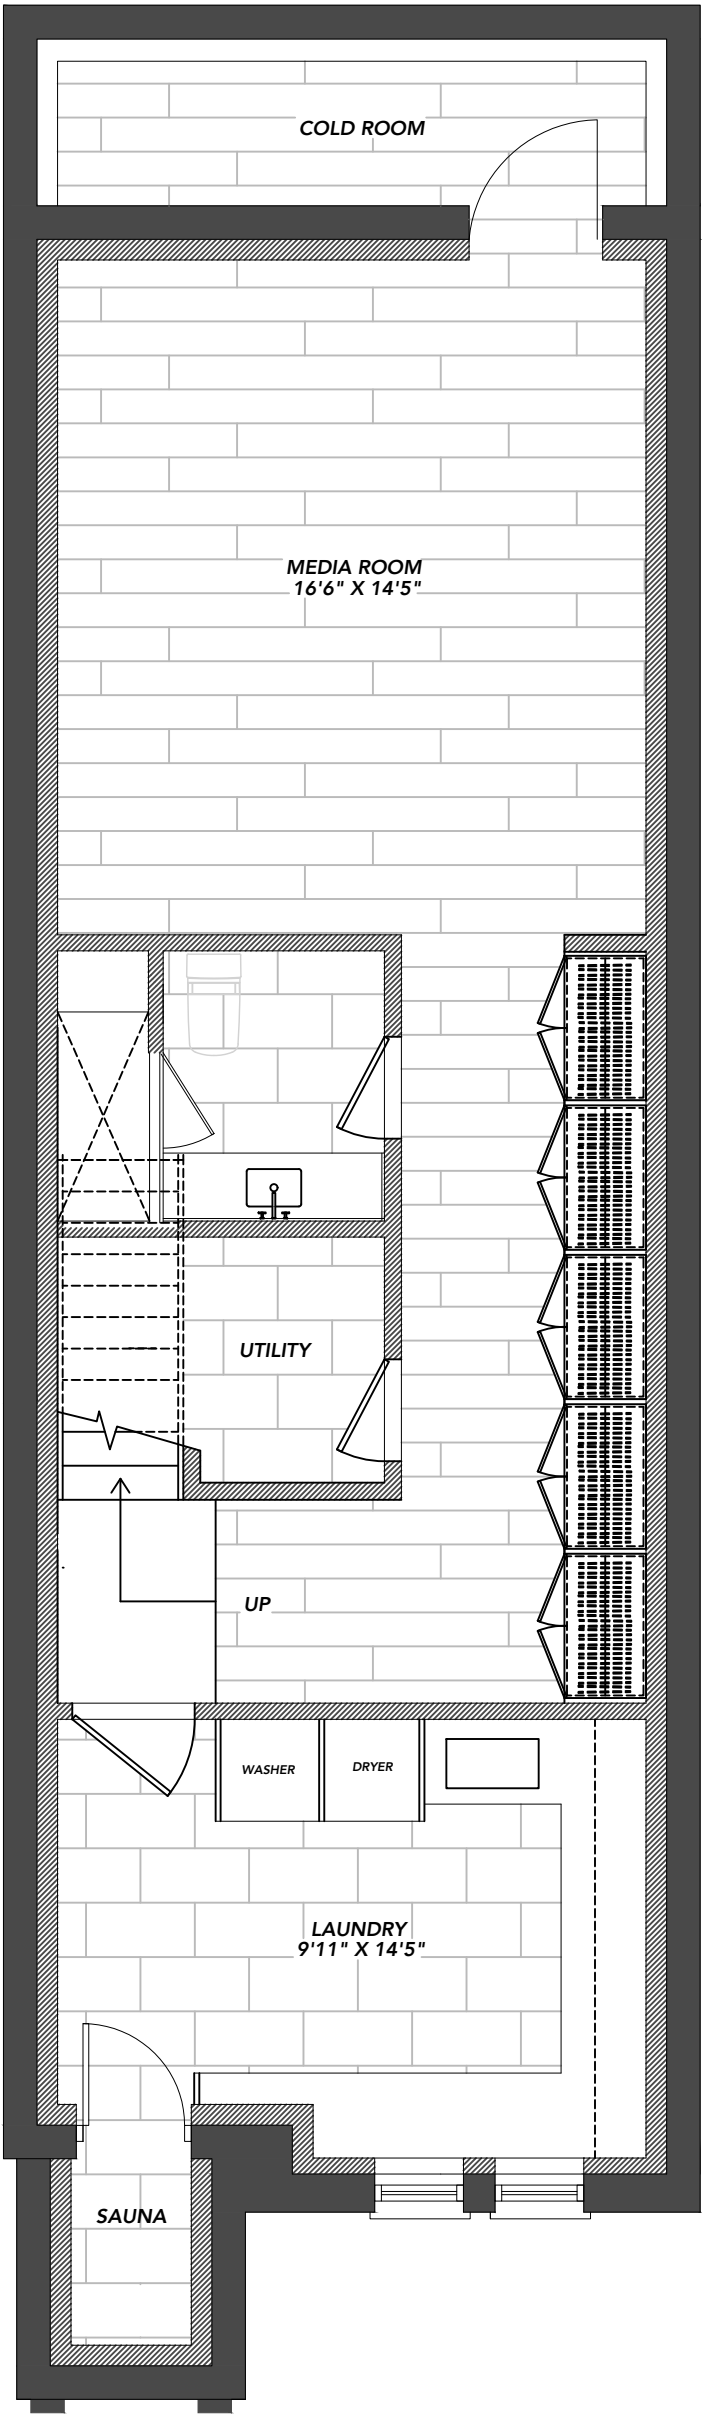

1' 2' 3' 4'

MAIN FLOOR

**SECOND FLOOR**

**THIRD FLOOR**

COLD ROOM

MEDIA ROOM  
16'6" X 14'5"

UTILITY

UP

WASHER

DRYER

LAUNDRY  
9'11" X 14'5"

SAUNA

**BASEMENT**