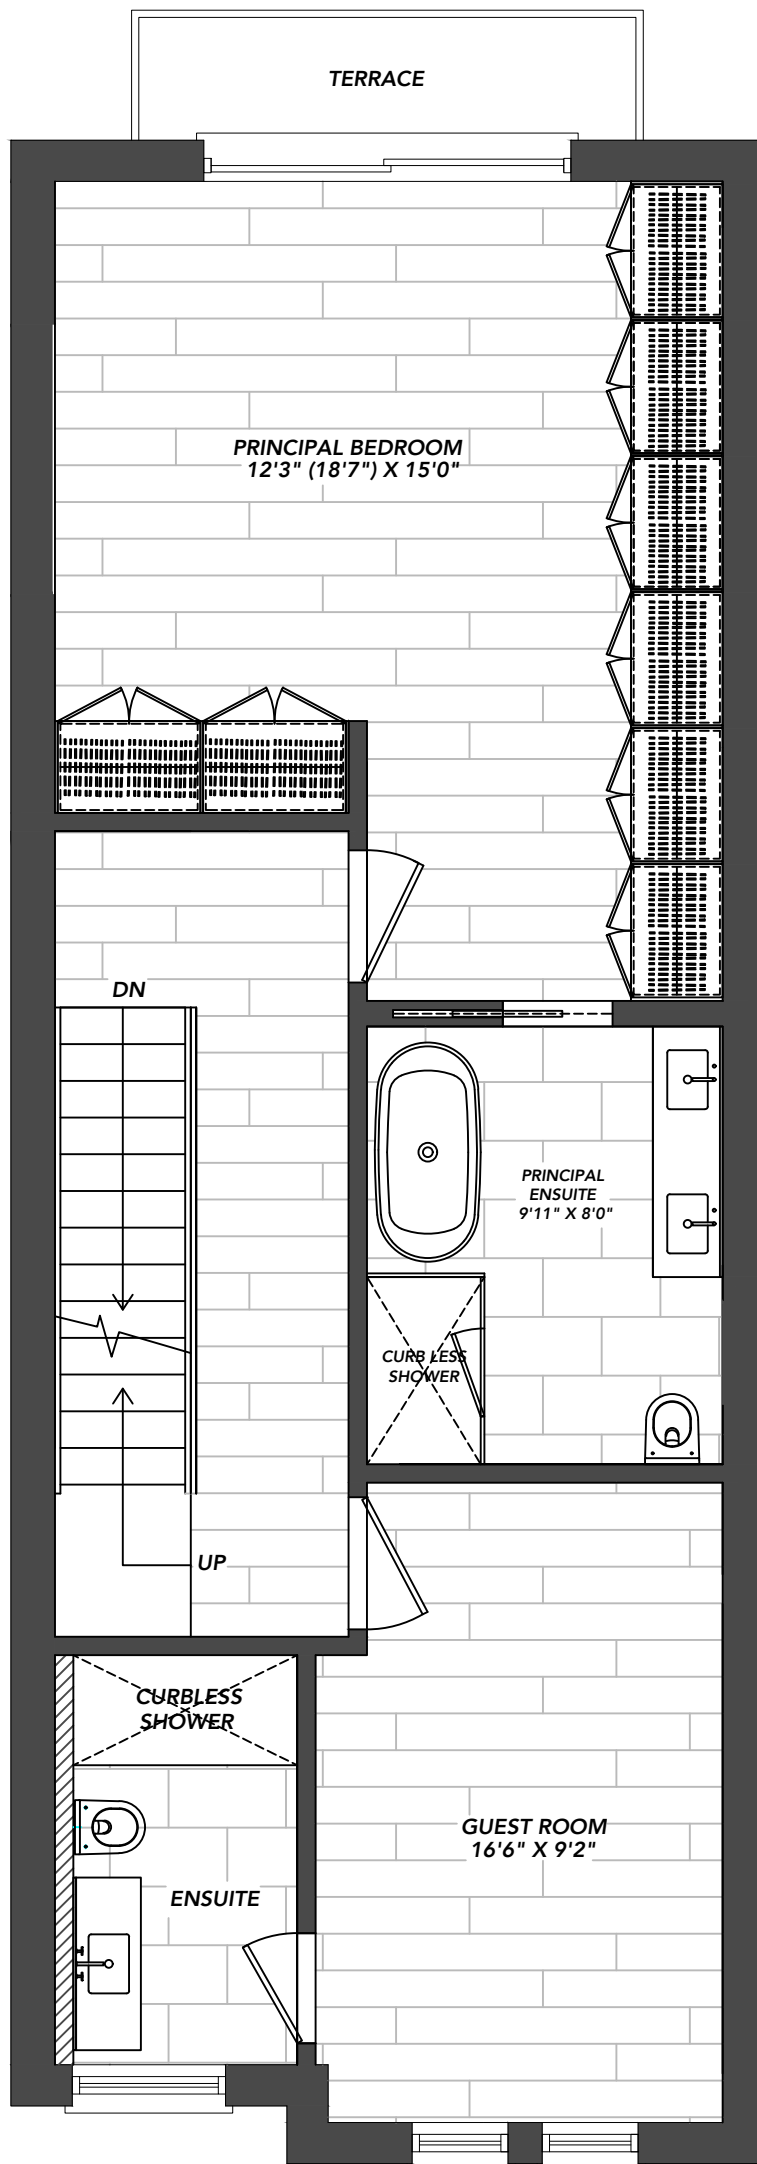

1' 2' 3' 4'

MAIN FLOOR

**SECOND FLOOR**

**THIRD FLOOR**

COLD ROOM

MEDIA ROOM  
16'6" X 14'5"

UTILITY

UP

WASHER

DRYER

LAUNDRY  
9'11" X 14'5"

SAUNA

**BASEMENT**