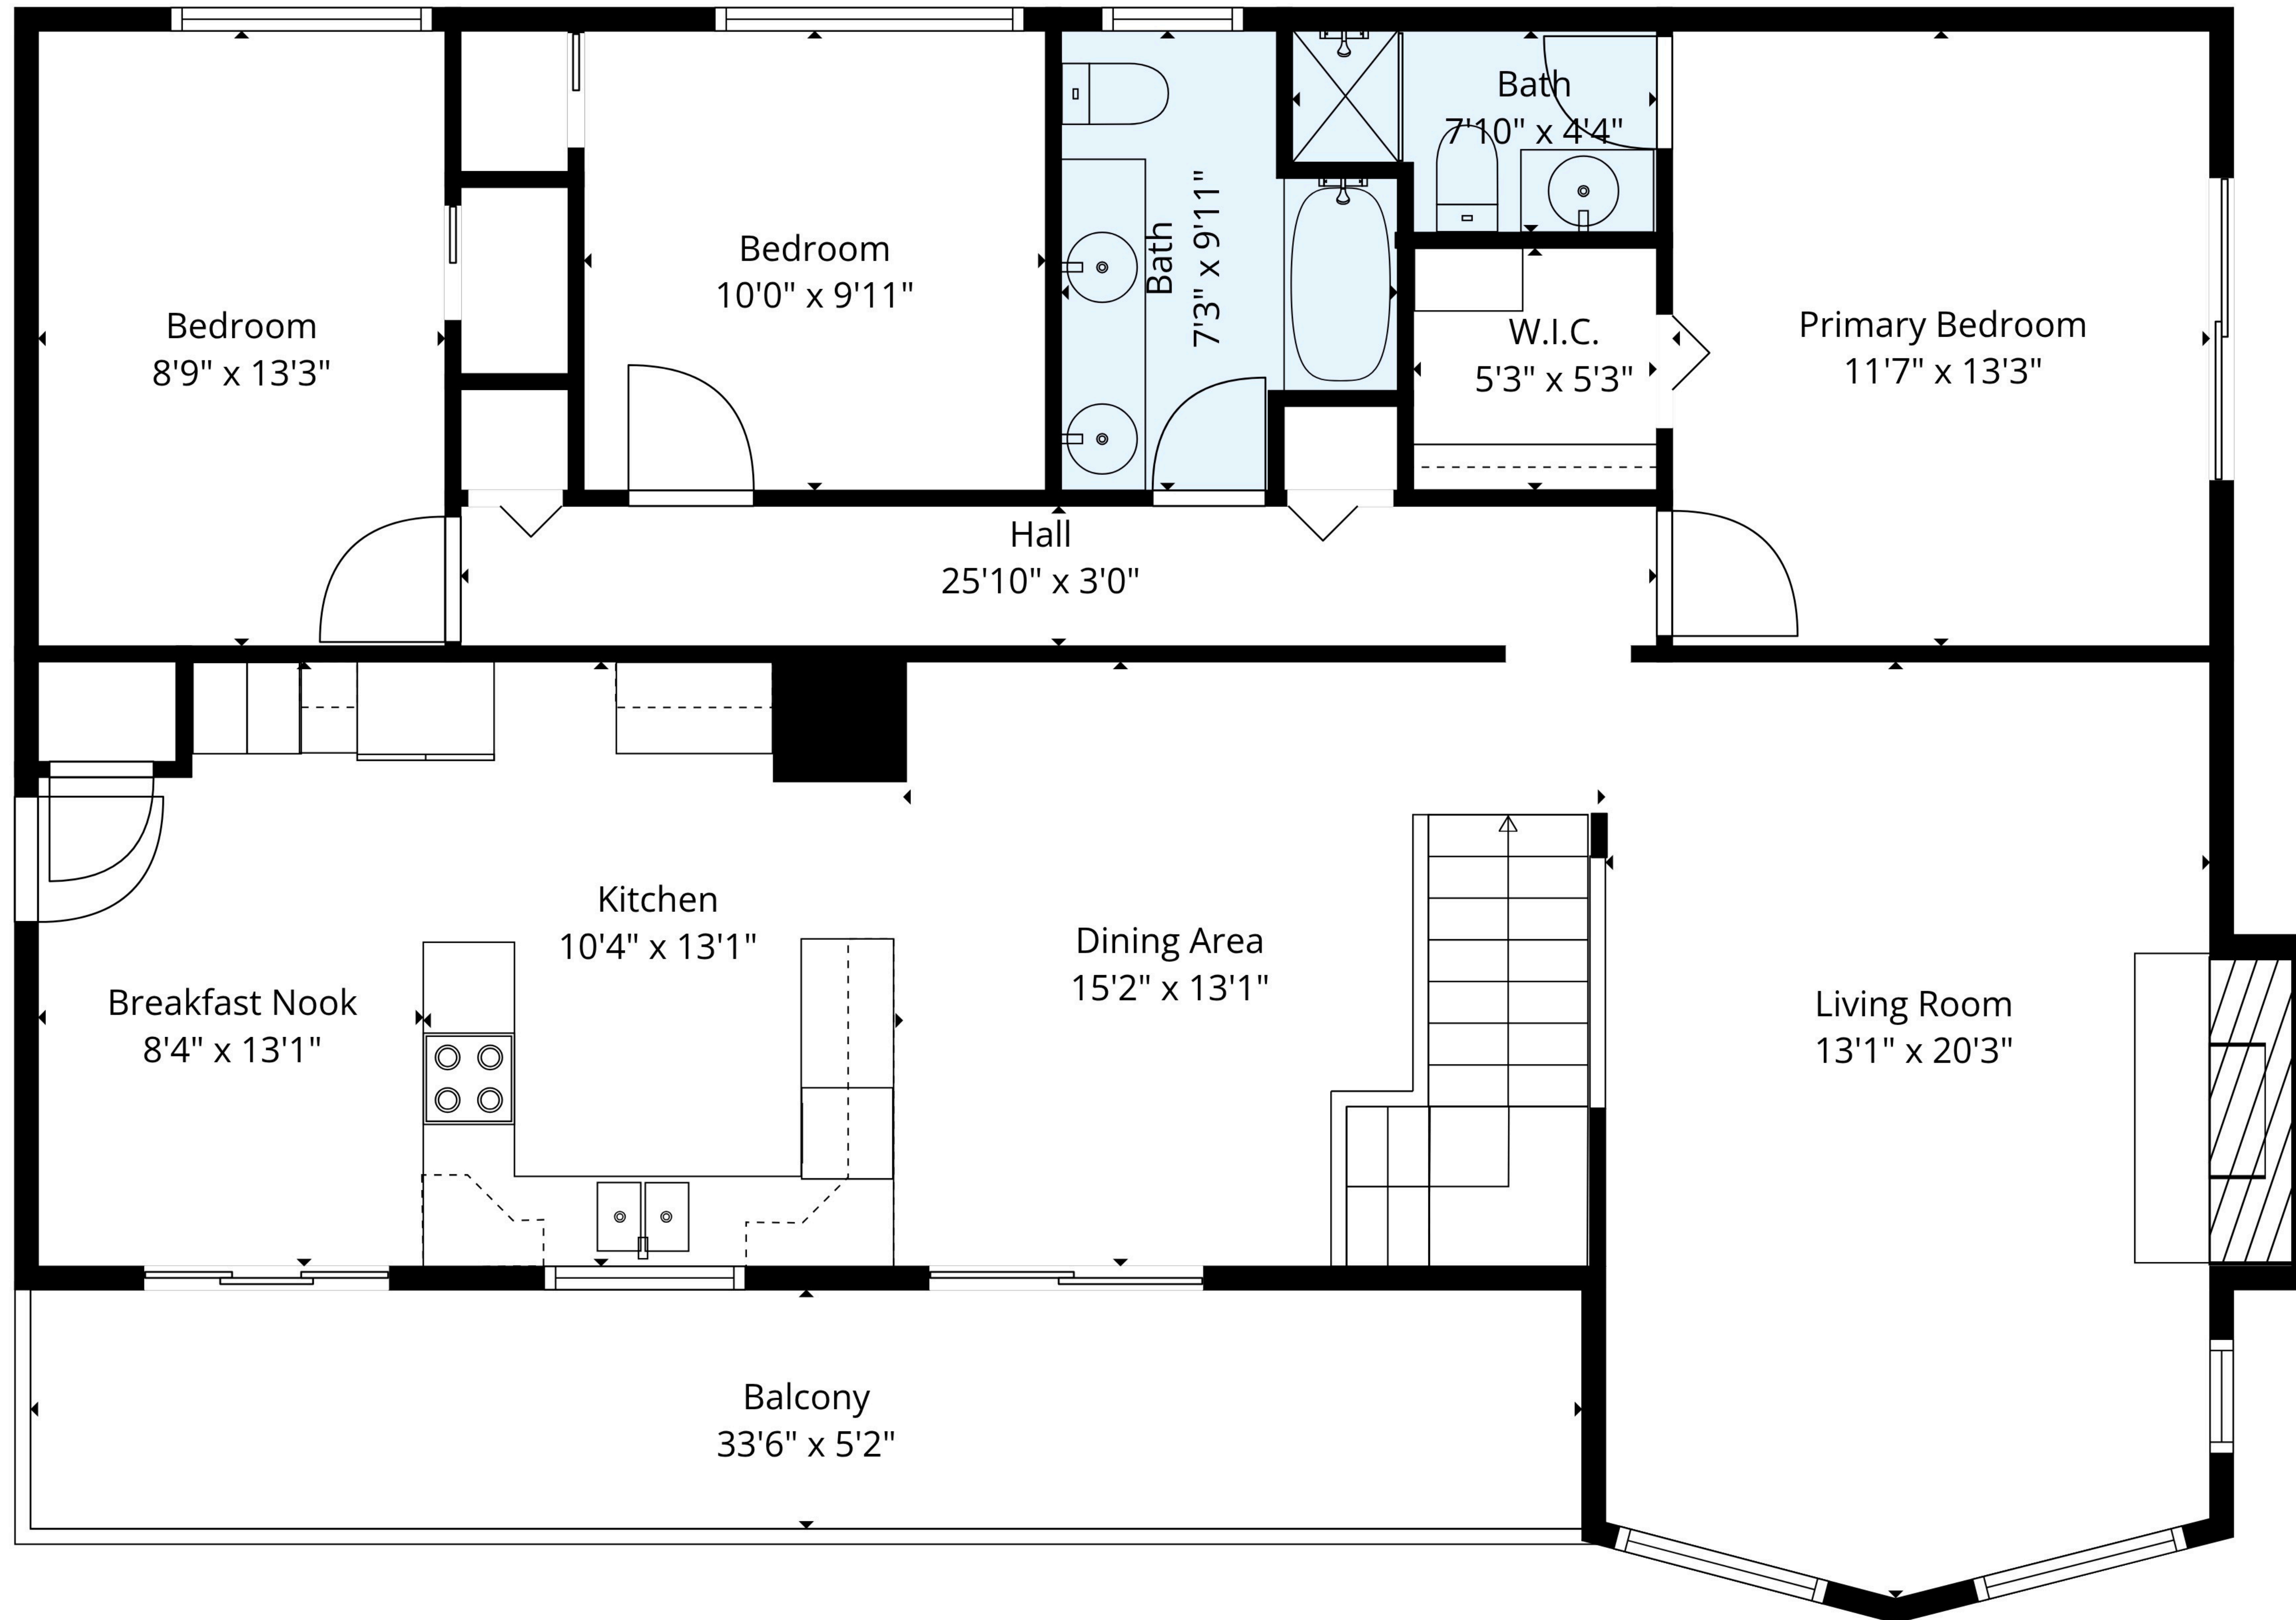

# TARA SULLIVAN

**RE/MAX**

604-989-2577  
tara@tarasullivan.ca  
www.tarasullivan.ca

8846 Redrooffs Road,  
Halfmoon Bay, BC

Total Living Space: 2824 sqft

Main Floor: 1412 sqft

Lower Floor: 1412 sqft

Garage: 643 sqft

Main Floor

All measurements and dimensions must be considered approximate

# TARA SULLIVAN

**RE/MAX**<sup>®</sup> 604-989-2577  
tara@tarasullivan.ca  
www.tarasullivan.ca

8846 Redrooffs Road,  
Halfmoon Bay, BC

Total Living Space: 2824 sqft

Main Floor: 1412 sqft

Lower Floor: 1412 sqft

Garage: 643 sqft

All measurements and dimensions must be considered approximate