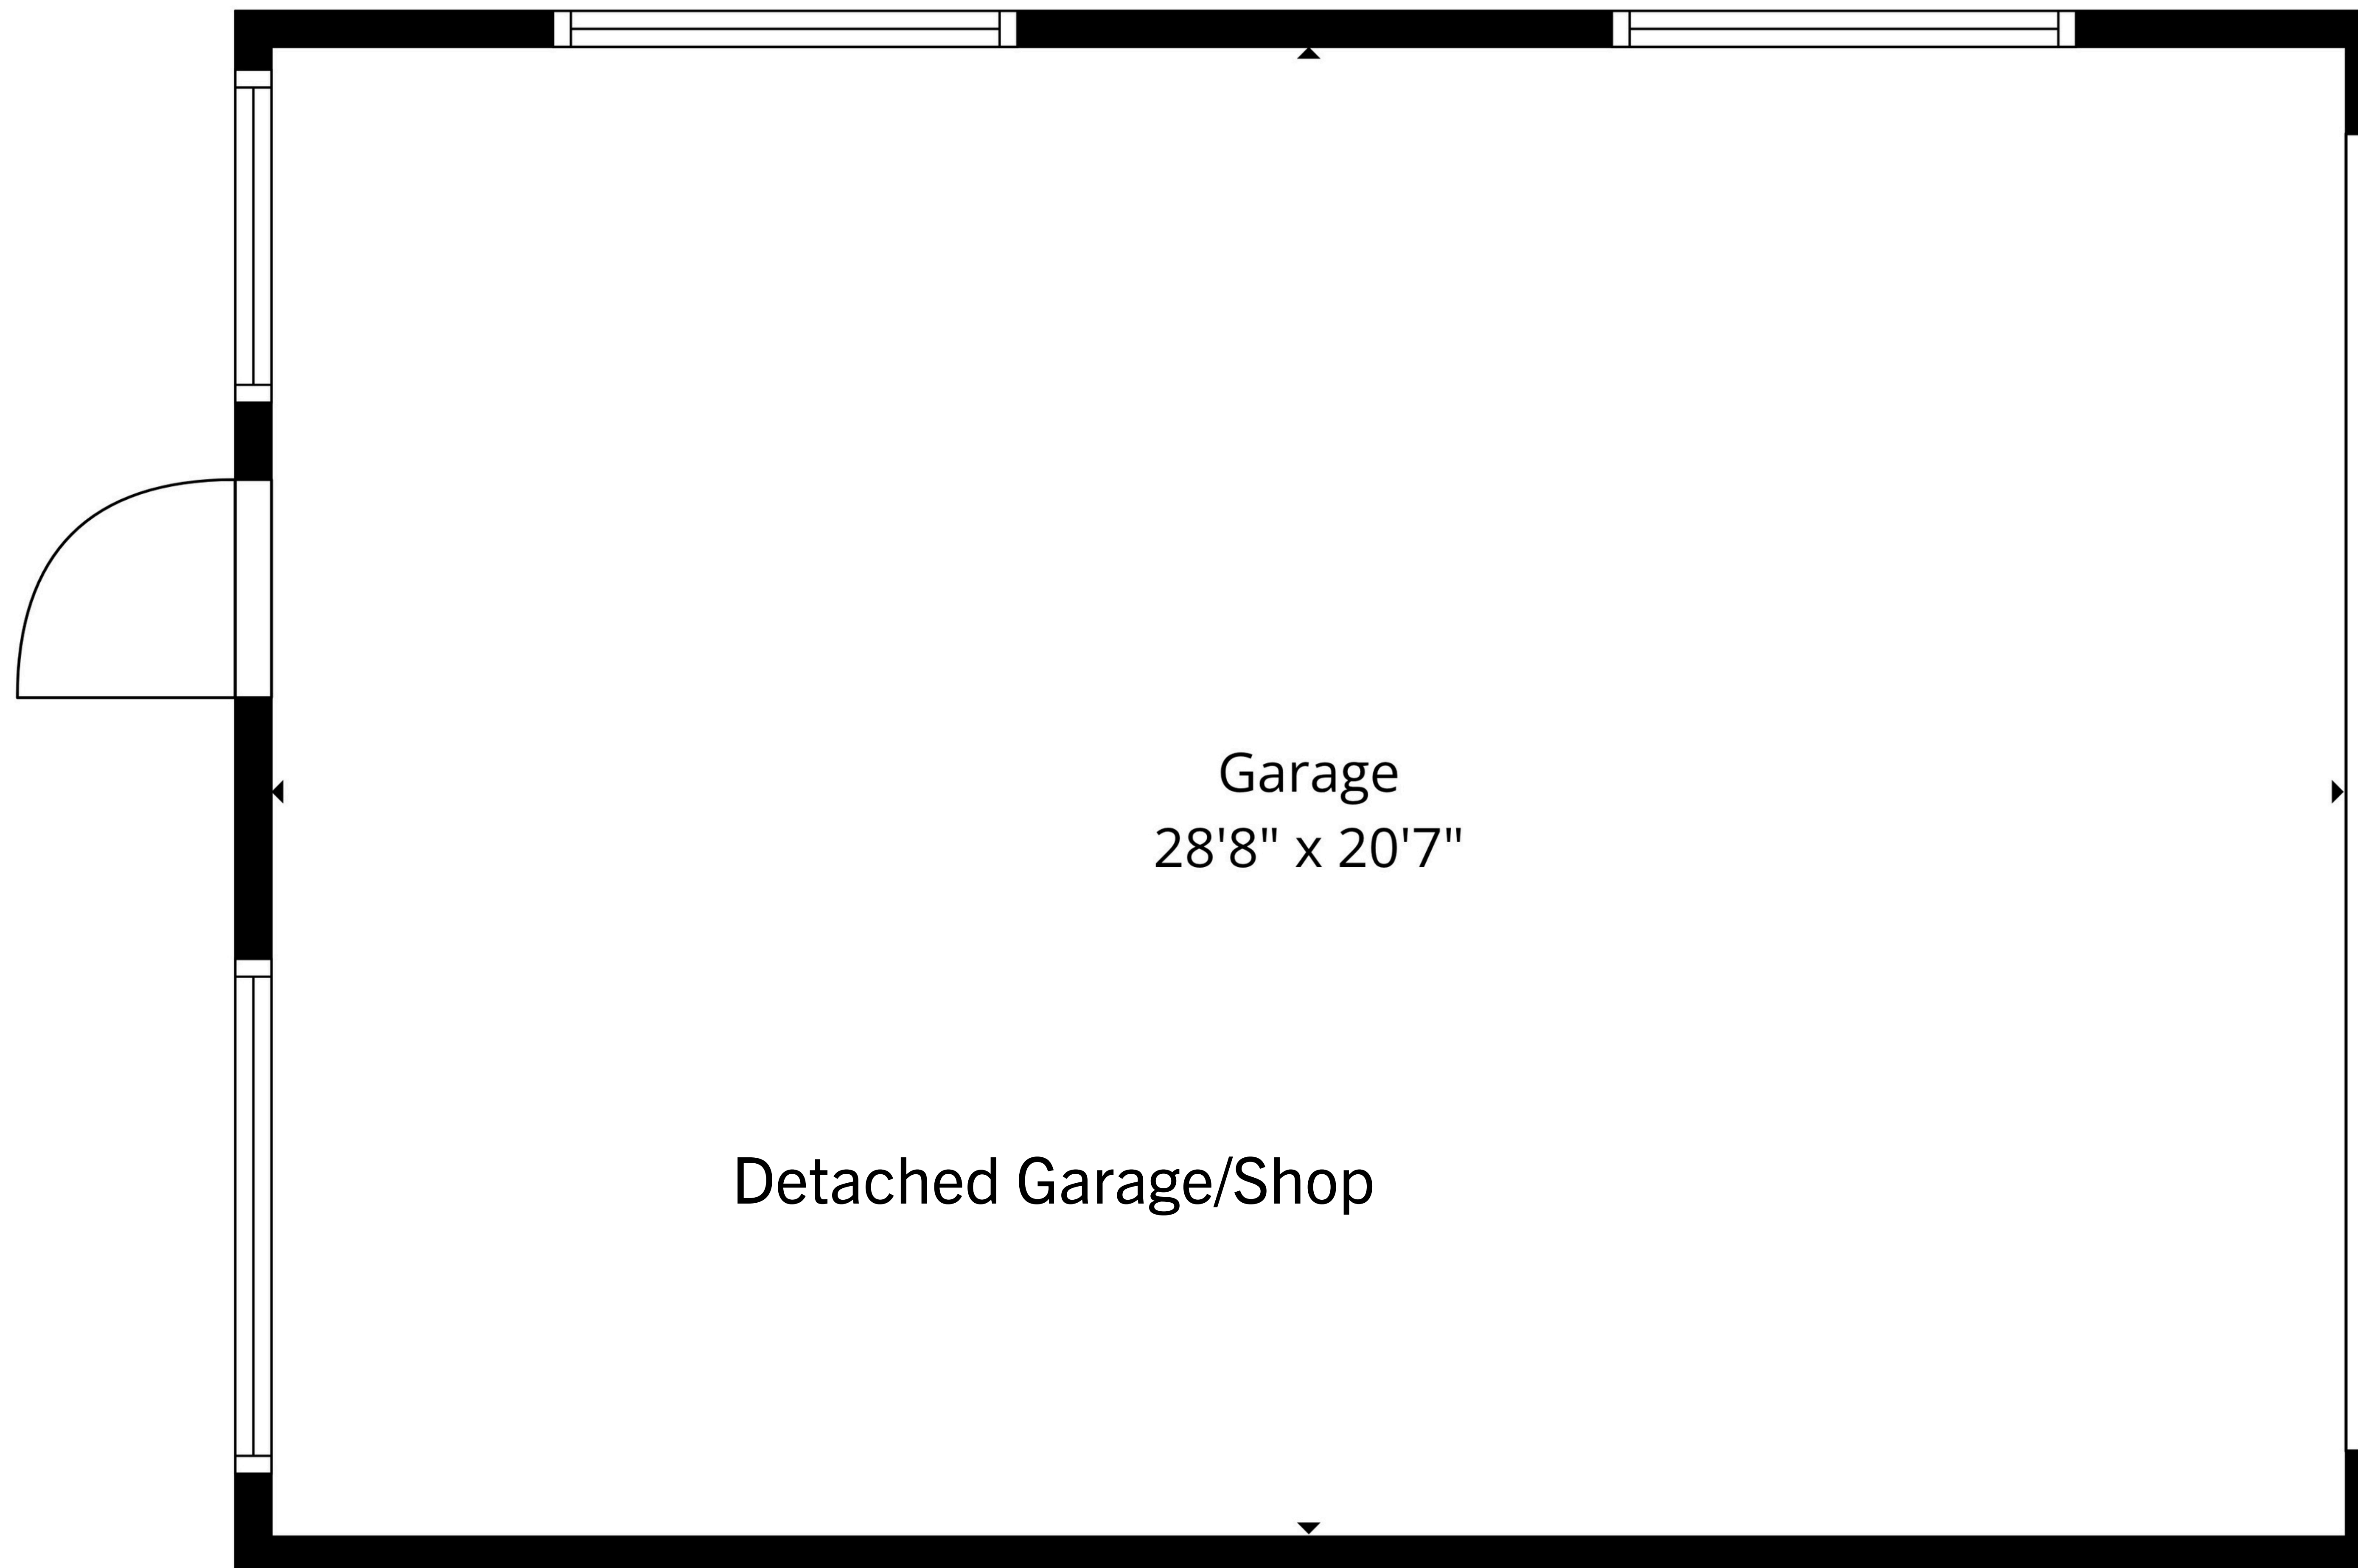

Garage: 643 sqft

All measurements and dimensions must be considered approximate

# TARA SULLIVAN

**RE/MAX**<sup>®</sup> 604-989-2577  
tara@tarasullivan.ca  
www.tarasullivan.ca

8846 Redrooffs Road,  
Halfmoon Bay, BC

Total Living Space: 2824 sqft

Main Floor: 1412 sqft

Lower Floor: 1412 sqft