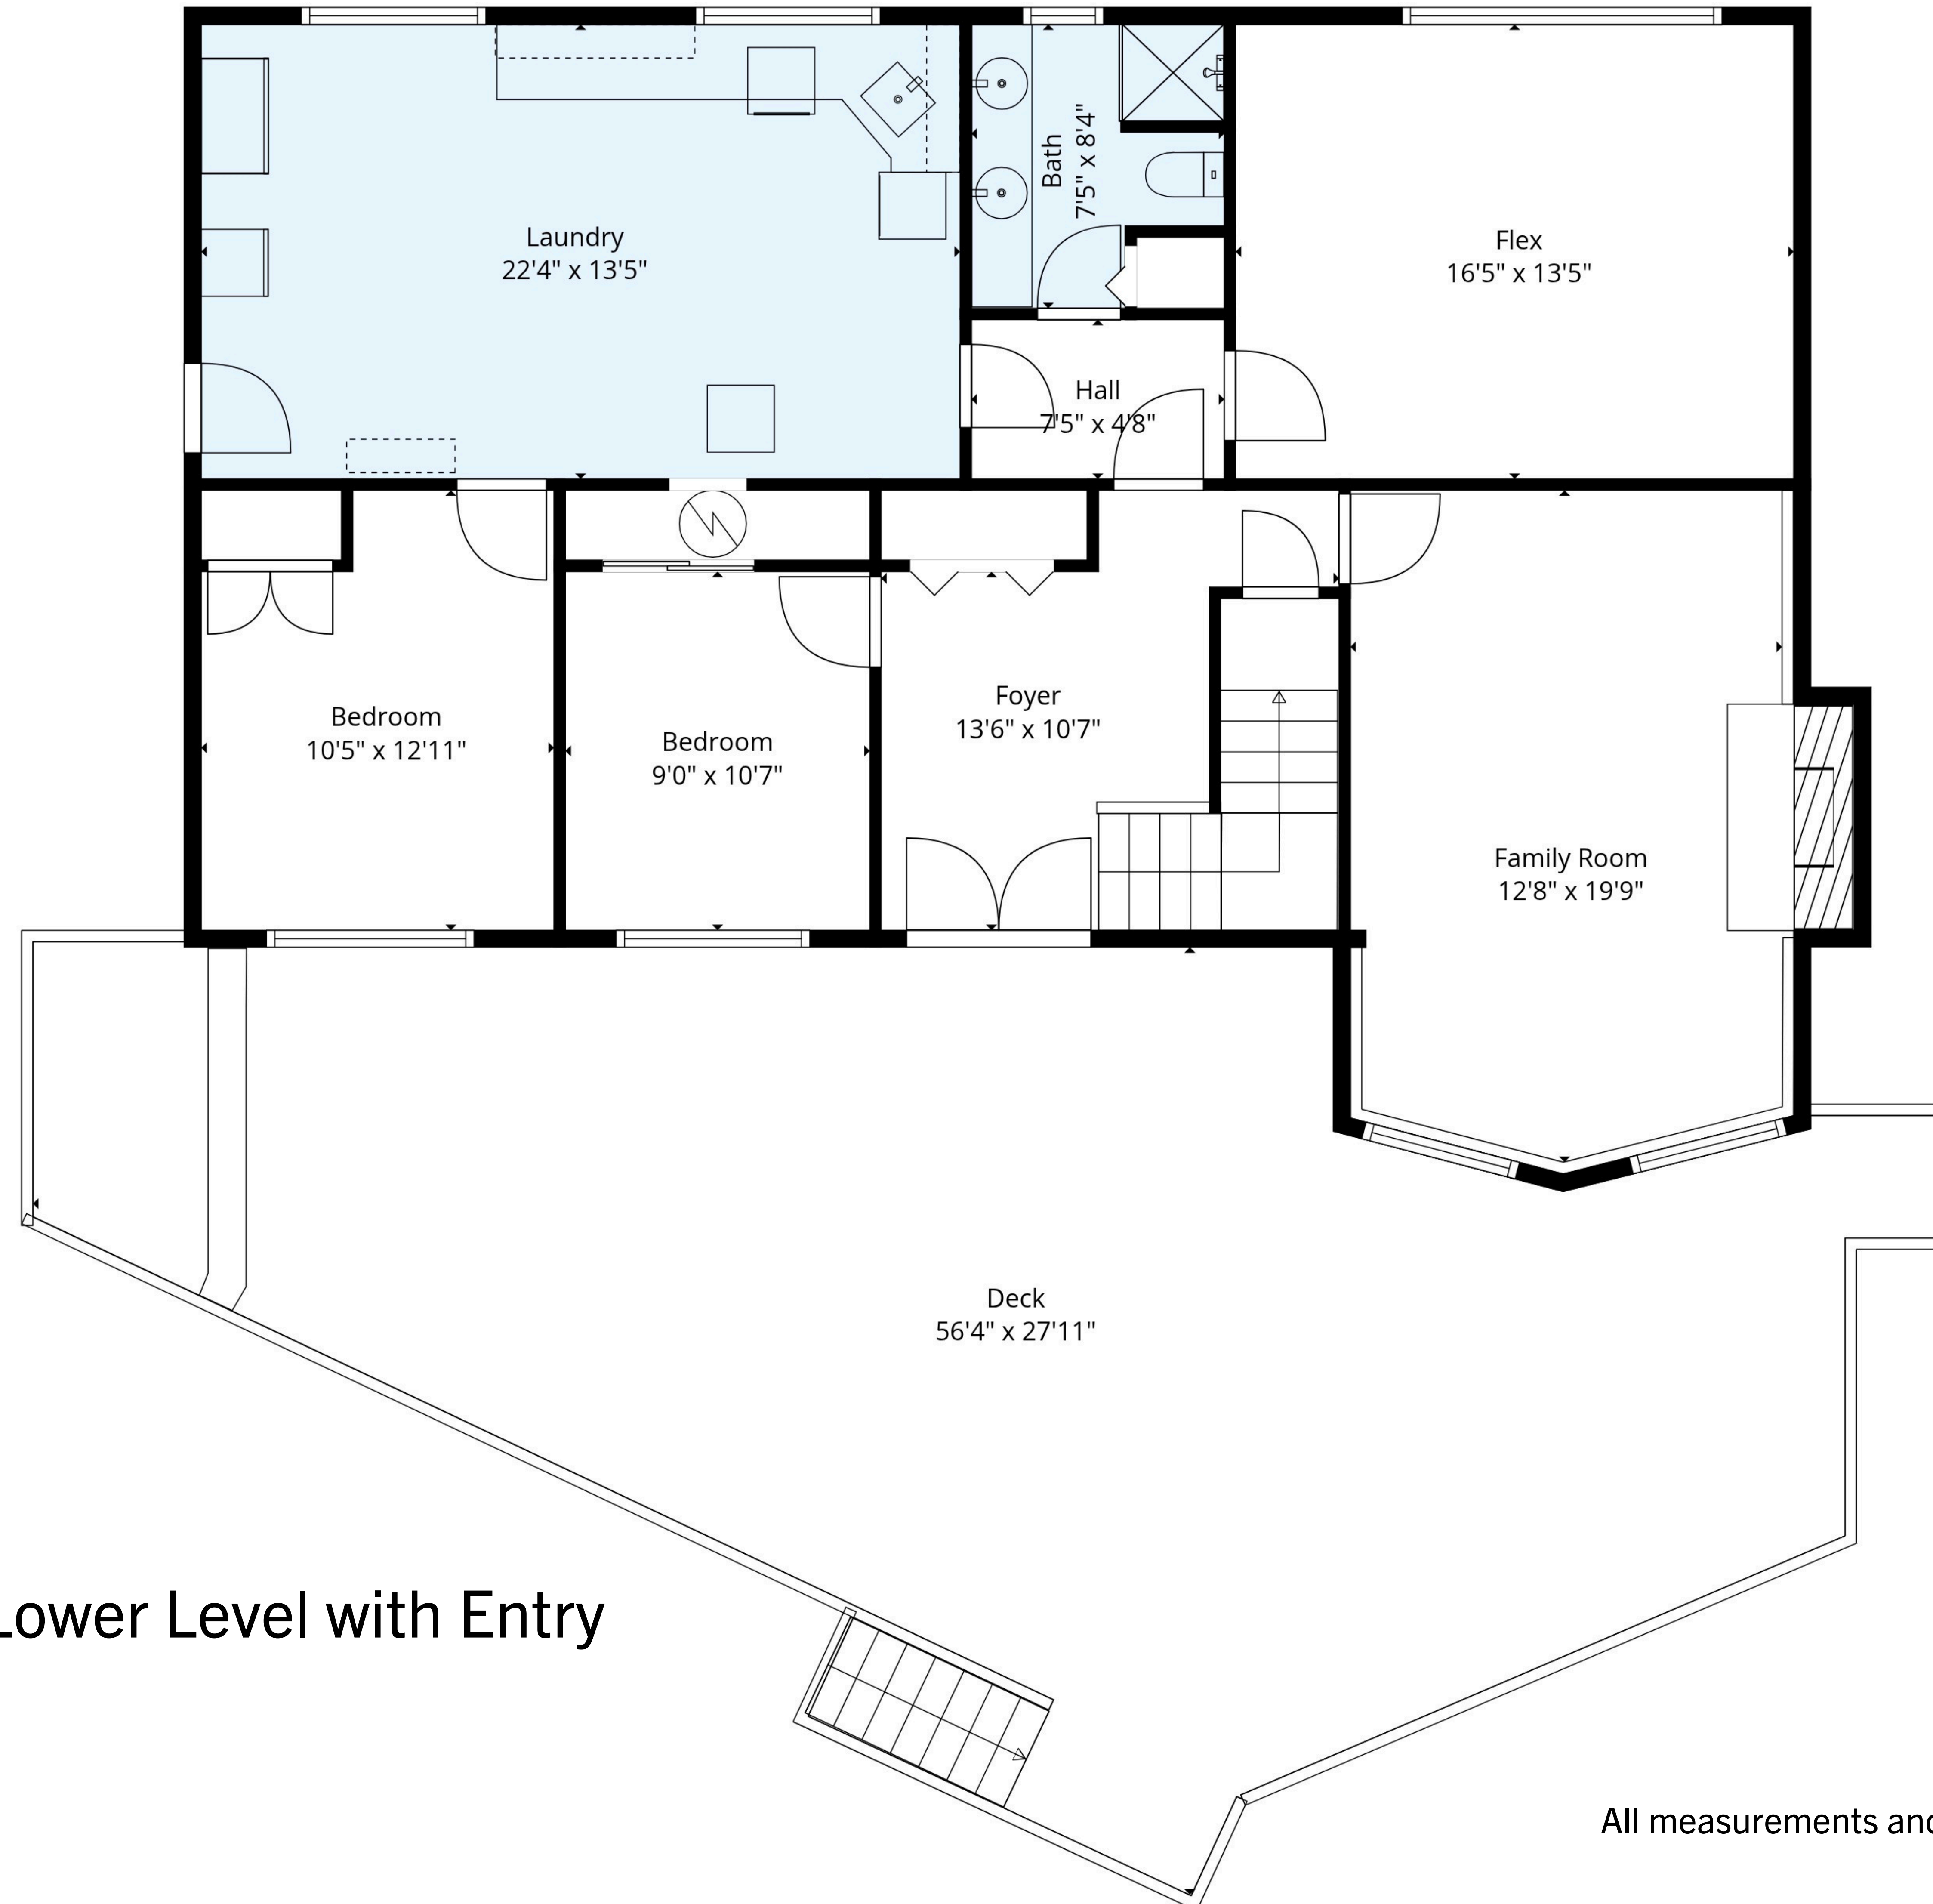

Main Floor

All measurements and dimensions must be considered approximate

# TARA SULLIVAN

**RE/MAX**<sup>®</sup> 604-989-2577  
tara@tarasullivan.ca  
www.tarasullivan.ca

8846 Redrooffs Road,  
Halfmoon Bay, BC

Total Living Space: 2824 sqft

Main Floor: 1412 sqft

Lower Floor: 1412 sqft

Garage: 643 sqft

All measurements and dimensions must be considered approximate