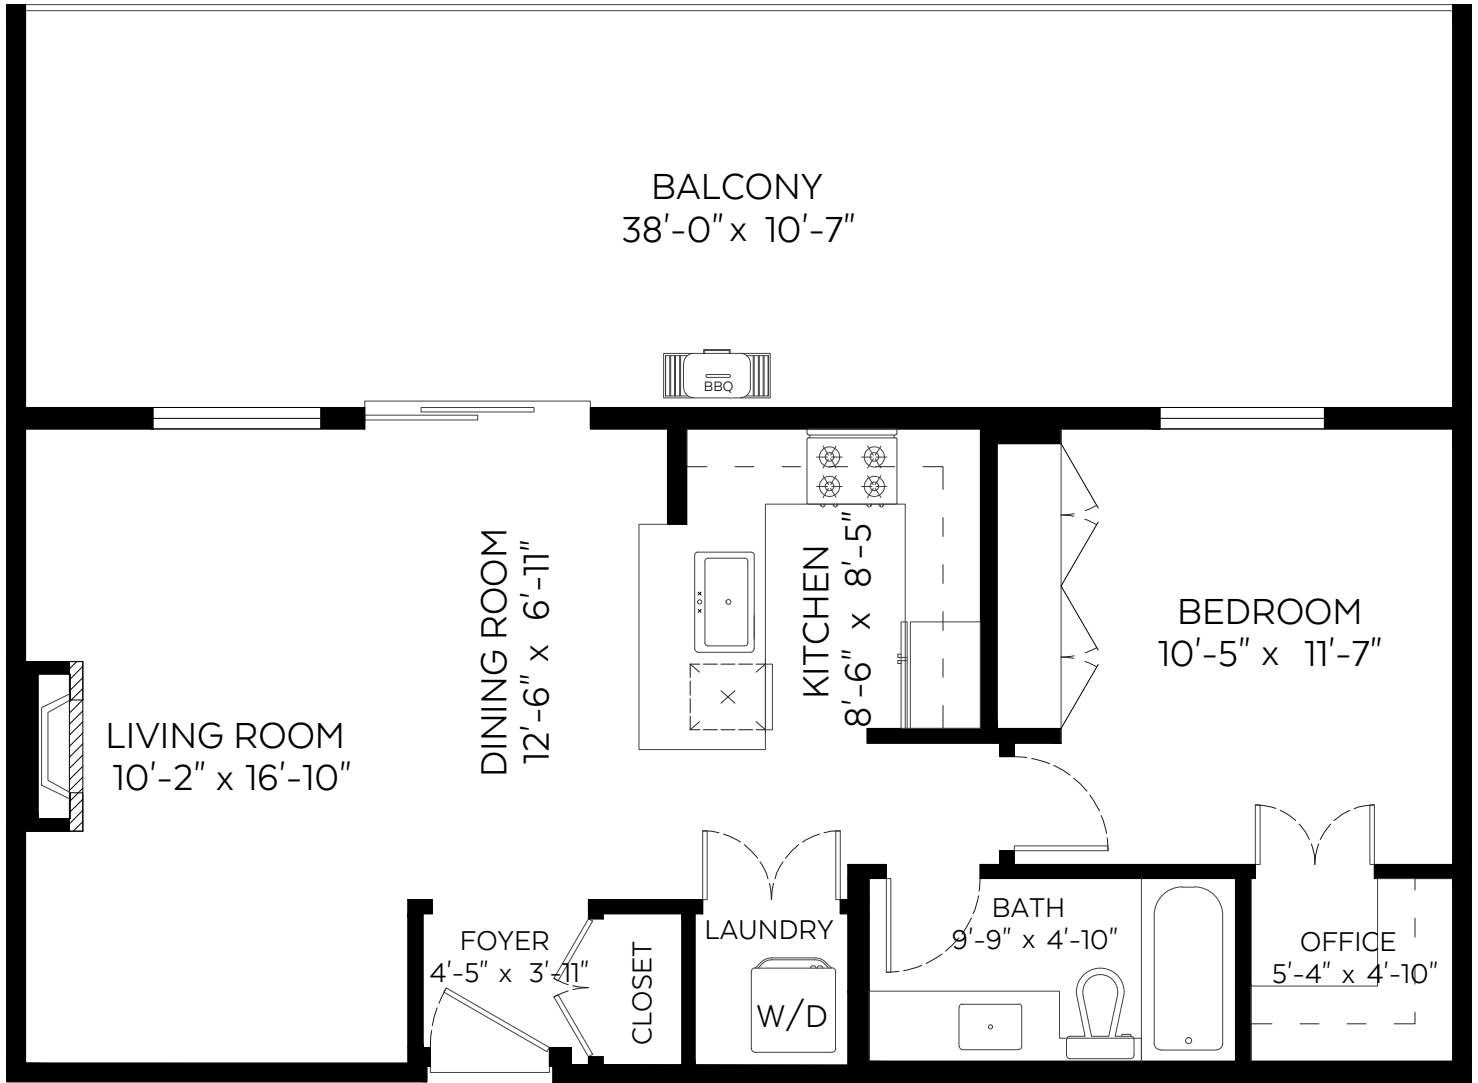

Vancouver, B.C.

Main Floor: 700 sq.ft.

Ceiling Height: 8'

Auxiliary Area

Balcony: 407 sq.ft.

SCALE

WELCOME