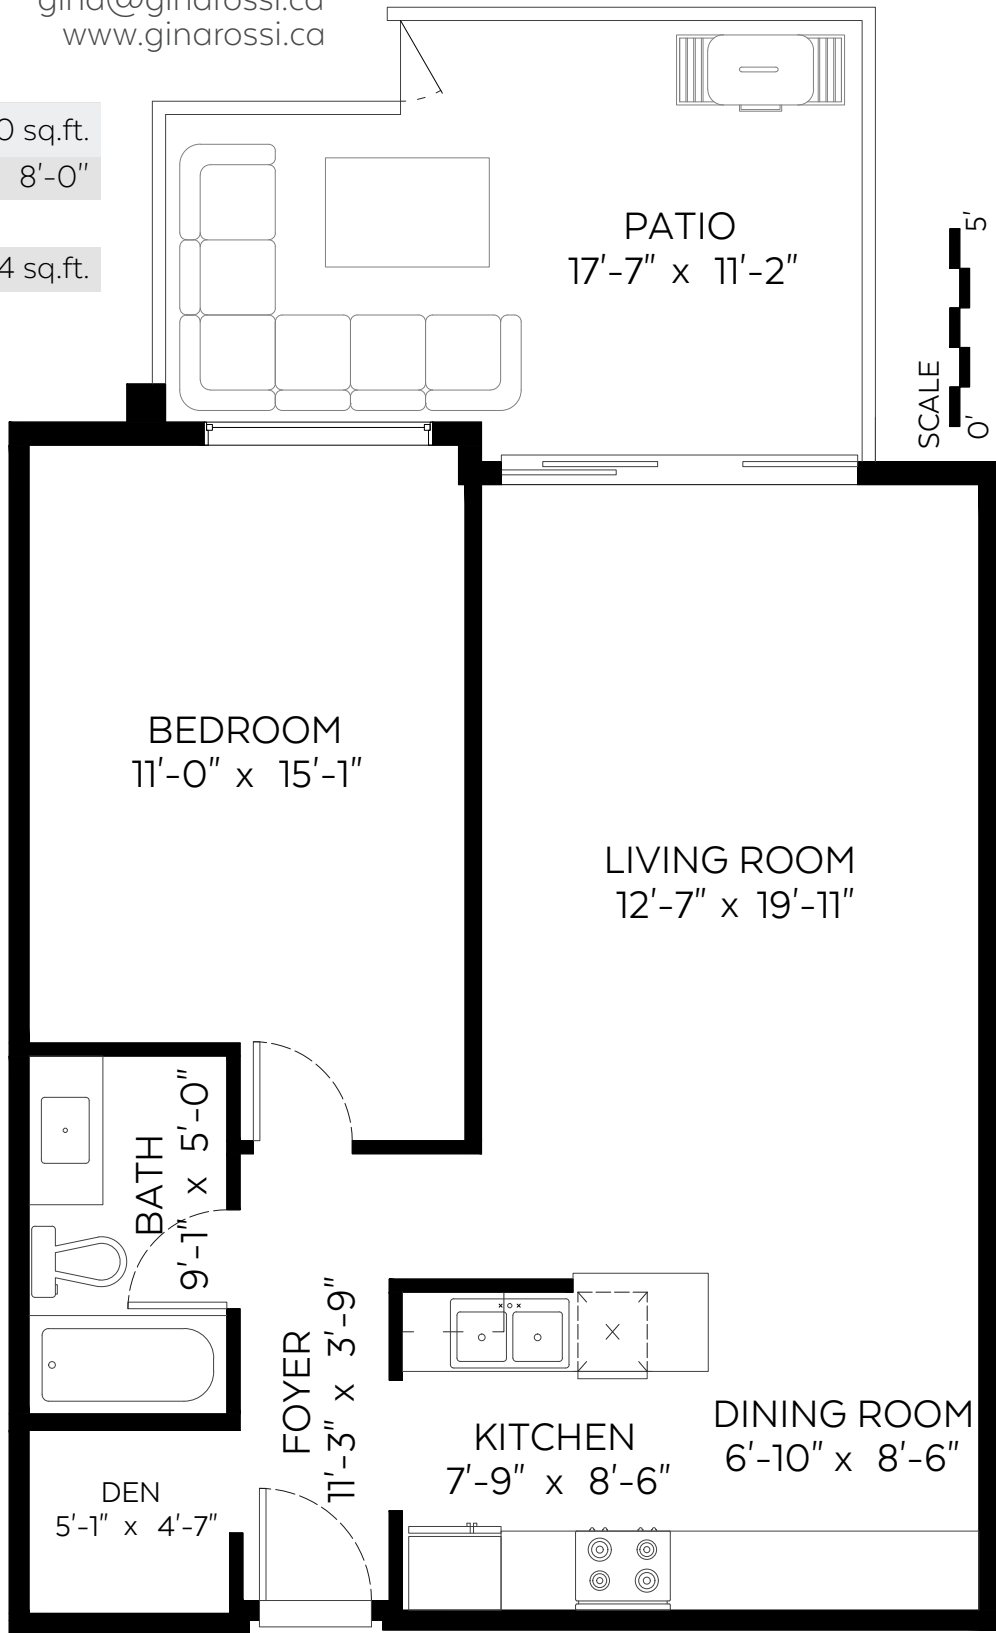

778.863.4462
Oakwyn Realty

gina@ginarossi.ca
www.ginarossi.ca

Main Floor:	750 sq.ft.
Ceiling Height:	8'-0"
Auxiliary Area	
Patio:	174 sq.ft.

Valid Until: May 6, 2024