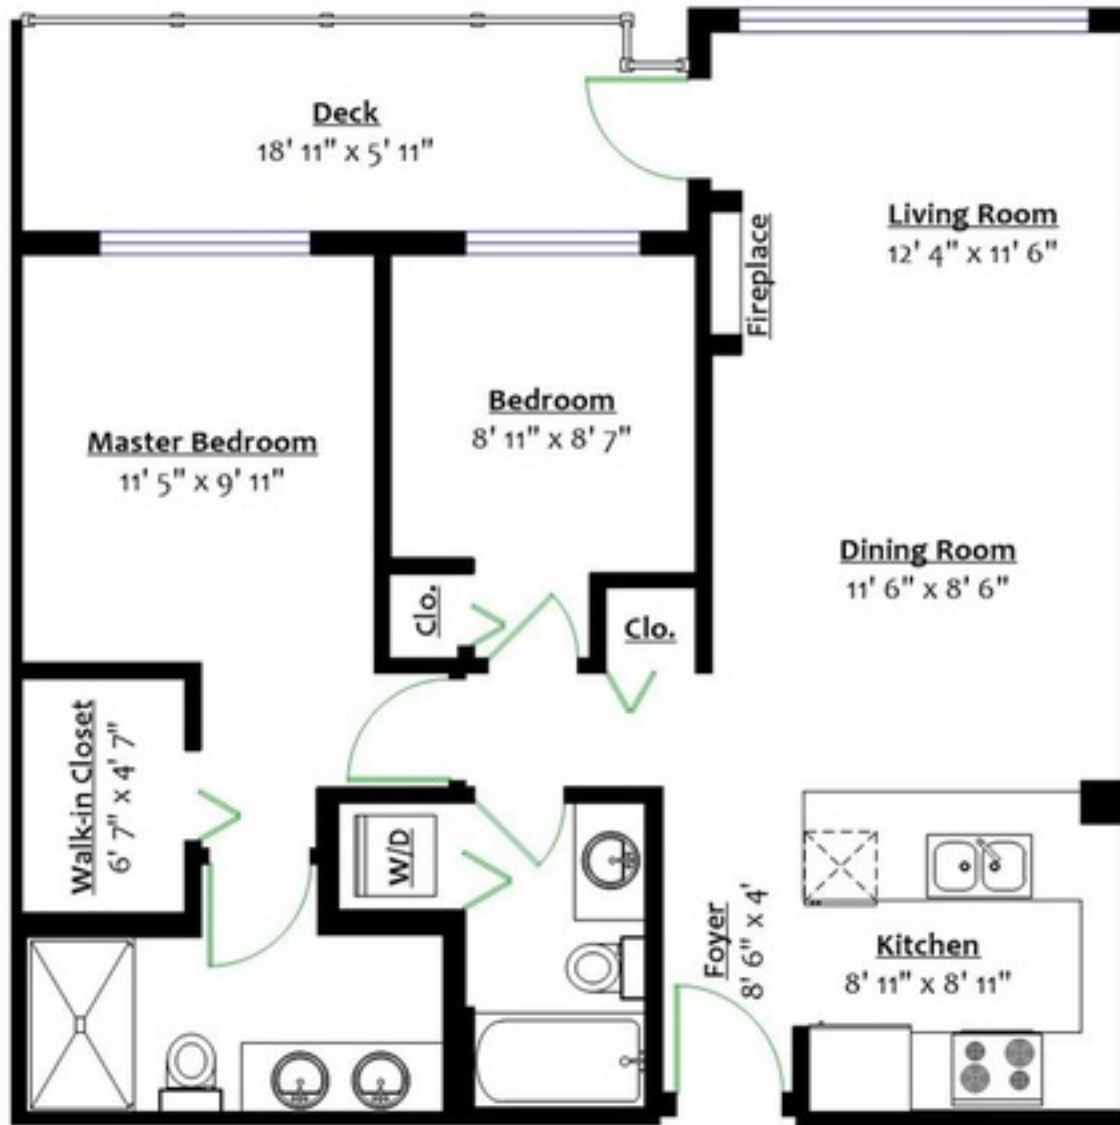

**#410 – 2665 Mountain Highway,
North Vancouver, B.C.**

Totals**

Main Level: 855 sq. ft.

Deck: 108 sq. ft.

MAIN LEVEL

Floor Area: 855 Sq. Ft.