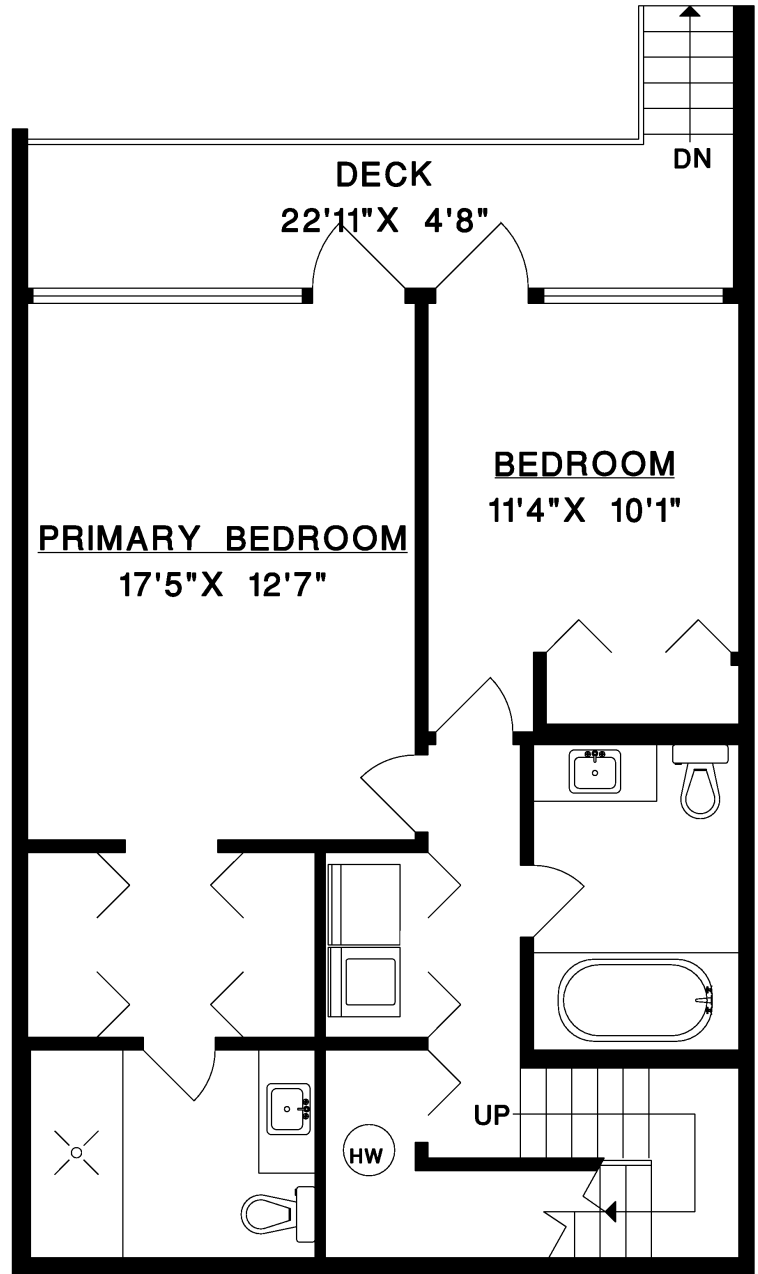

#22 - 2231 FOLKESTONE WAY
WEST VANCOUVER

MAIN FLOOR	729 SQ.FT.
LOWER FLOOR	773 SQ.FT.
TOTAL	1,502 SQ.FT.
DECKS	429 SQ.FT.
SHED	20 SQ.FT.

MAIN FLOOR

LOWER FLOOR