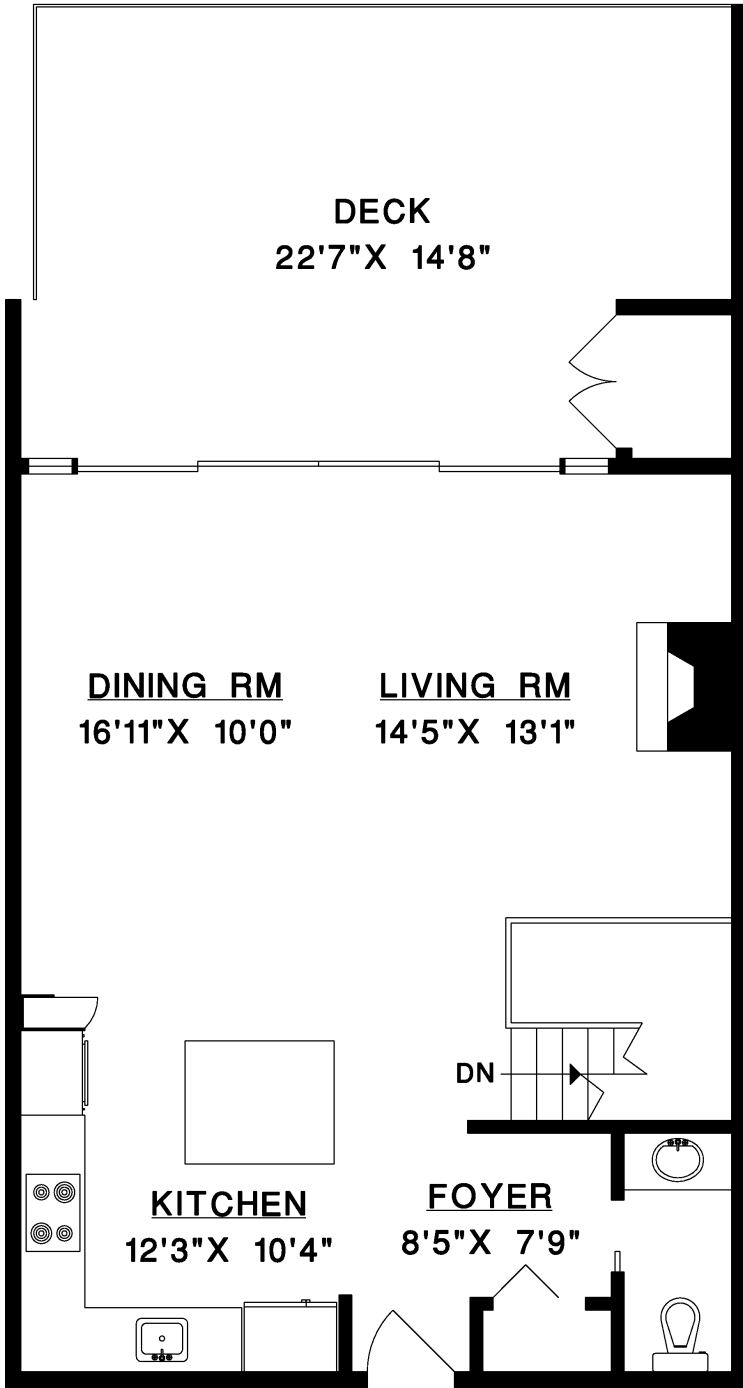

#22 - 2231 FOLKESTONE WAY
WEST VANCOUVER

MAIN FLOOR	729 SQ.FT.
LOWER FLOOR	773 SQ.FT.
TOTAL	1,502 SQ.FT.
DECKS	429 SQ.FT.
SHED	20 SQ.FT.

MAIN FLOOR

LOWER FLOOR