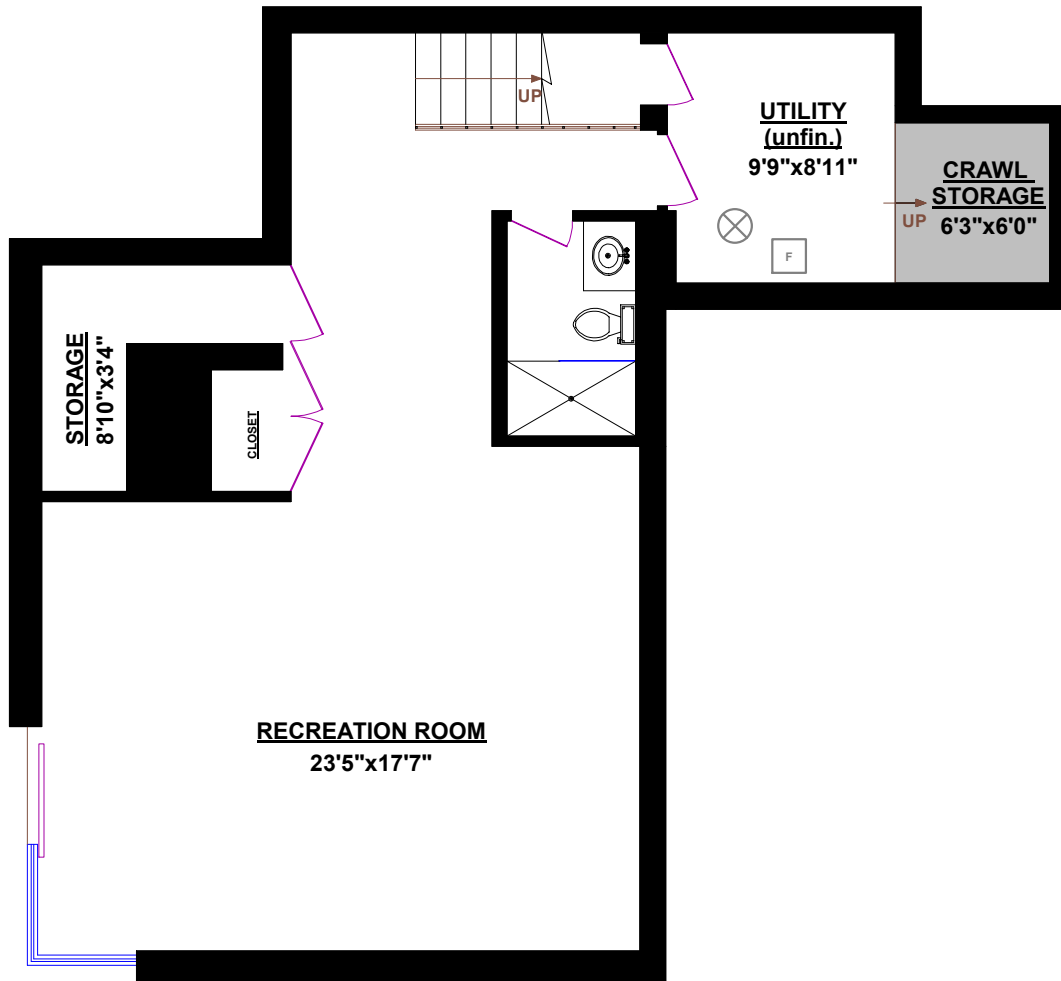

4055 MARINE DRIVE WEST VANCOUVER

TOTALS*	
Main Floor (finished):	1,636 sq.ft.
Upper Level (finished):	1,573 sq.ft.
Lower Level (finished):	881 sq.ft.
TOTAL FINISHED:	4,090 sq.ft.
Lower Level (unfinished):	116 sq.ft.
TOTAL UNFINISHED:	116 sq.ft.
GRAND TOTAL:	4,206 sq.ft.

OTHER AREAS:	
Garage:	631 sq.ft.
Crawl Storage:	45 sq.ft.

* Exclude Crawl Storage

LOWER LEVEL