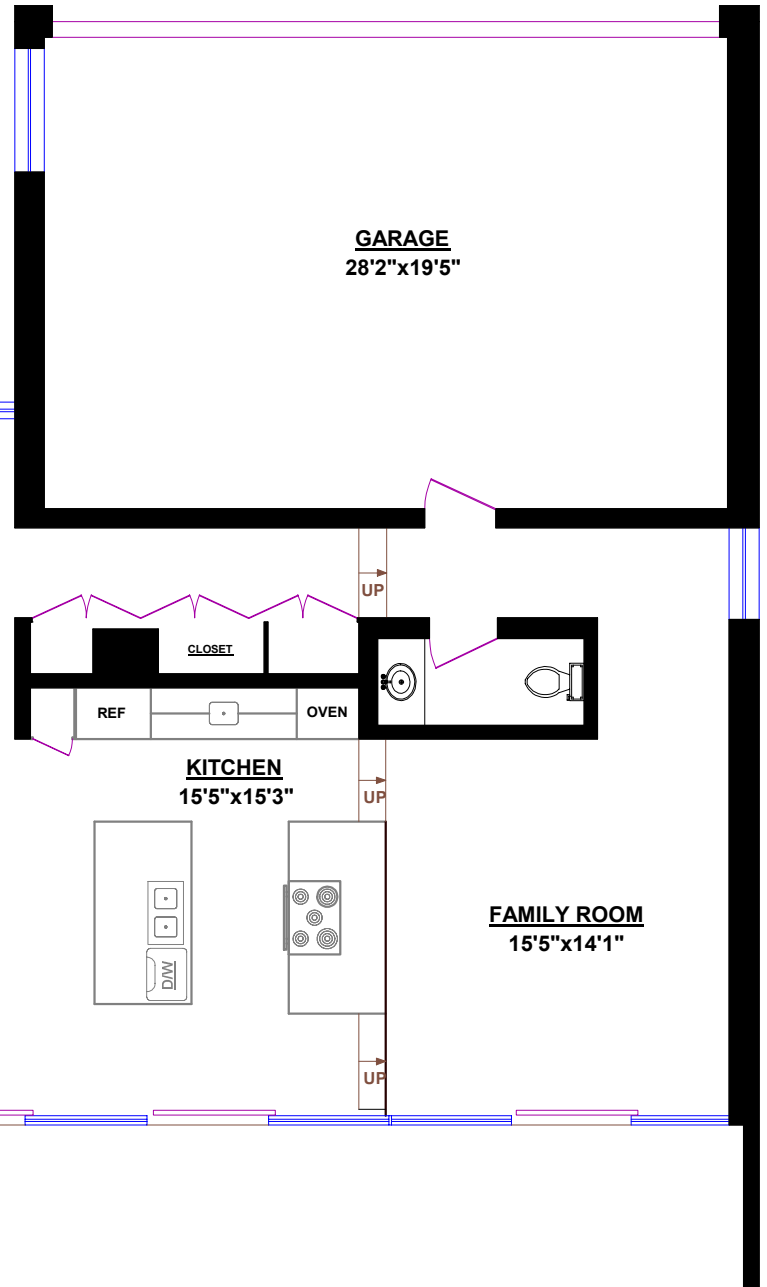

Kamer & Brigitte
Karakas

Personal service with professional results!

ROYAL LEPAGE
Sussex

4055 MARINE DRIVE
WEST VANCOUVER

TOTALS*	
Main Floor (finished):	1,636 sq.ft.
Upper Level (finished):	1,573 sq.ft.
Lower Level (finished):	881 sq.ft.
TOTAL FINISHED:	4,090 sq.ft.
Lower Level (unfinished):	116 sq.ft.
TOTAL UNFINISHED:	116 sq.ft.
GRAND TOTAL:	4,206 sq.ft.

OTHER AREAS:	
Garage:	631 sq.ft.
Crawl Storage:	45 sq.ft.

* Exclude Crawl Storage

MAIN FLOOR