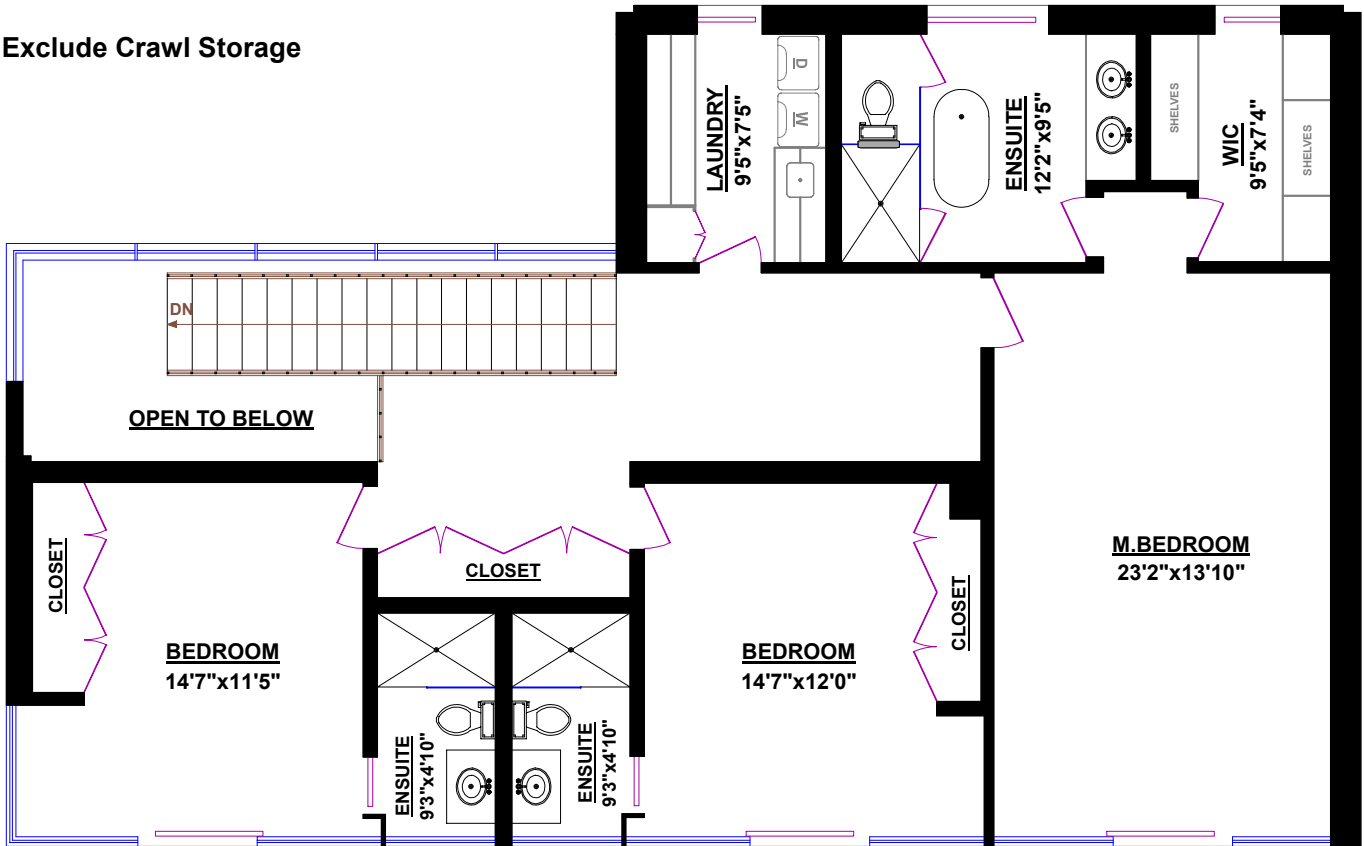

Kamer & Brigitte
Karakas

Personal service with professional results!

ROYAL LEPAGE
Sussex

4055 MARINE DRIVE WEST VANCOUVER

TOTALS*	
Main Floor (finished):	1,636 sq.ft.
Upper Level (finished):	1,573 sq.ft.
Lower Level (finished):	881 sq.ft.
TOTAL FINISHED:	4,090 sq.ft.
Lower Level (unfinished):	116 sq.ft.
TOTAL UNFINISHED:	116 sq.ft.
GRAND TOTAL:	4,206 sq.ft.

OTHER AREAS:	
Garage:	631 sq.ft.
Crawl Storage:	45 sq.ft.

* Exclude Crawl Storage

UPPER LEVEL