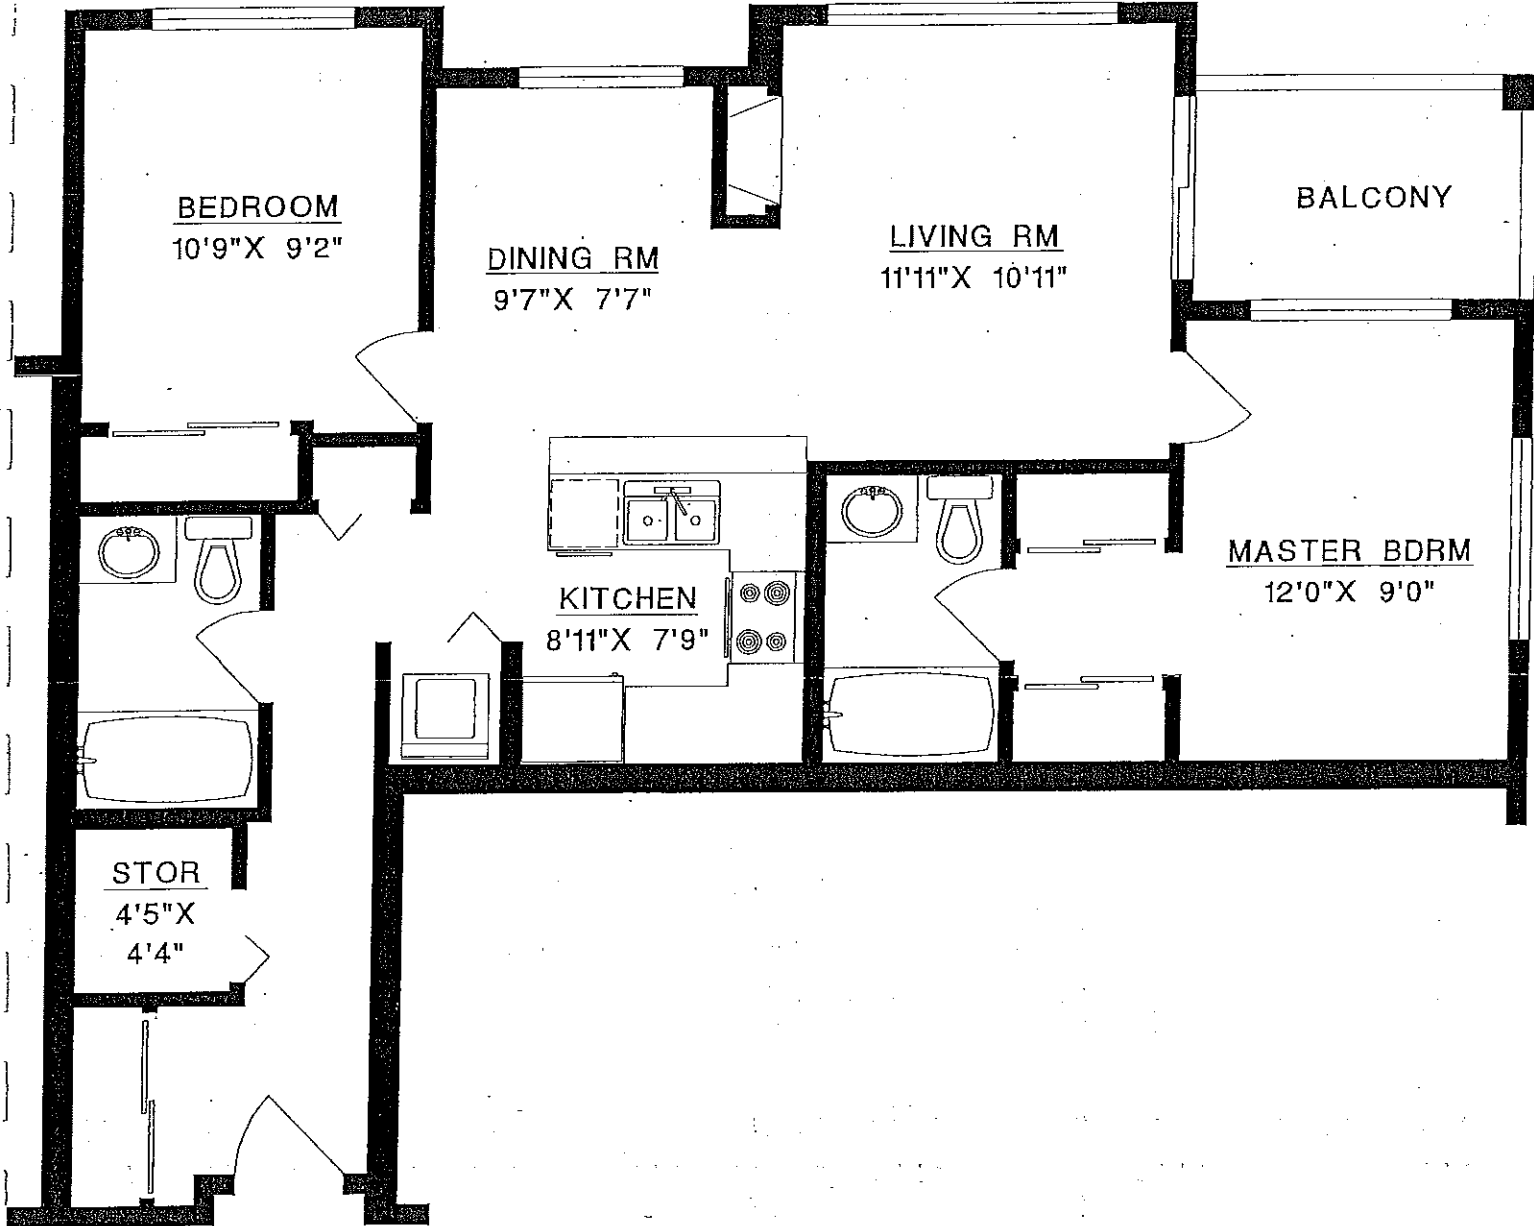

BRANDY TERRACE

UNIT E

874 SF