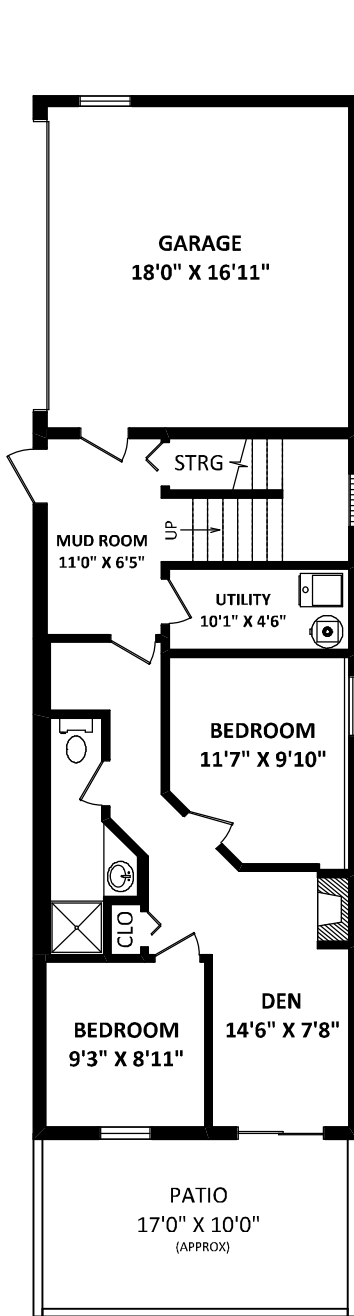

TOTAL FINISHED AREA: 2536 SQ.FT.

<i>OTHER AREA(S)</i>	
GARAGE:	336 SQ.FT.
DECKS:	346 SQ.FT.*
PATIO:	180 SQ.FT.*

LOWER FLOOR: 720 SQ.FT.

MAIN FLOOR: 876 SQ.FT.

UPPER FLOOR: 940 SQ.FT.