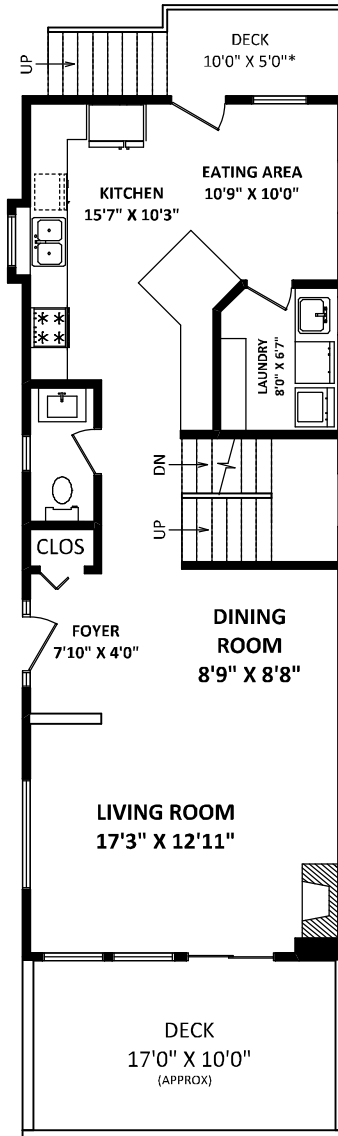

TOTAL FINISHED AREA: 2536 SQ.FT.

<i>OTHER AREA(S)</i>	
GARAGE:	336 SQ.FT.
DECKS:	346 SQ.FT.*
PATIO:	180 SQ.FT.*

LOWER FLOOR: 720 SQ.FT.

MAIN FLOOR: 876 SQ.FT.

UPPER FLOOR: 940 SQ.FT.