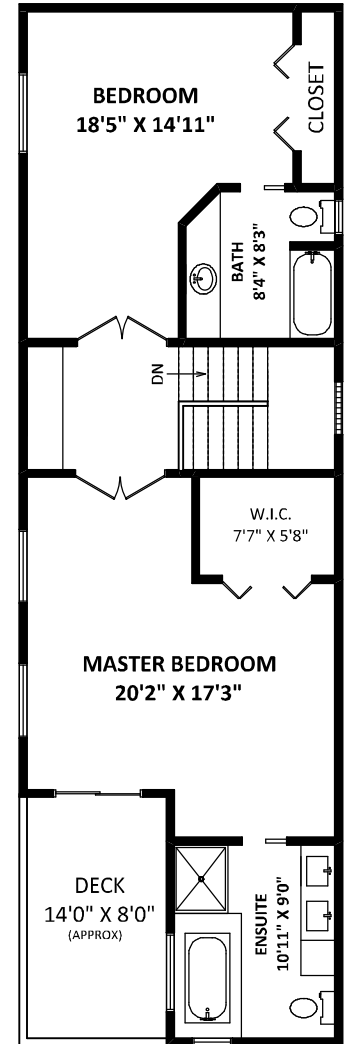

TOTAL FINISHED AREA: 2536 SQ.FT.

<i>OTHER AREA(S)</i>	
GARAGE:	336 SQ.FT.
DECKS:	346 SQ.FT.*
PATIO:	180 SQ.FT.*

LOWER FLOOR: 720 SQ.FT.

MAIN FLOOR: 876 SQ.FT.

UPPER FLOOR: 940 SQ.FT.