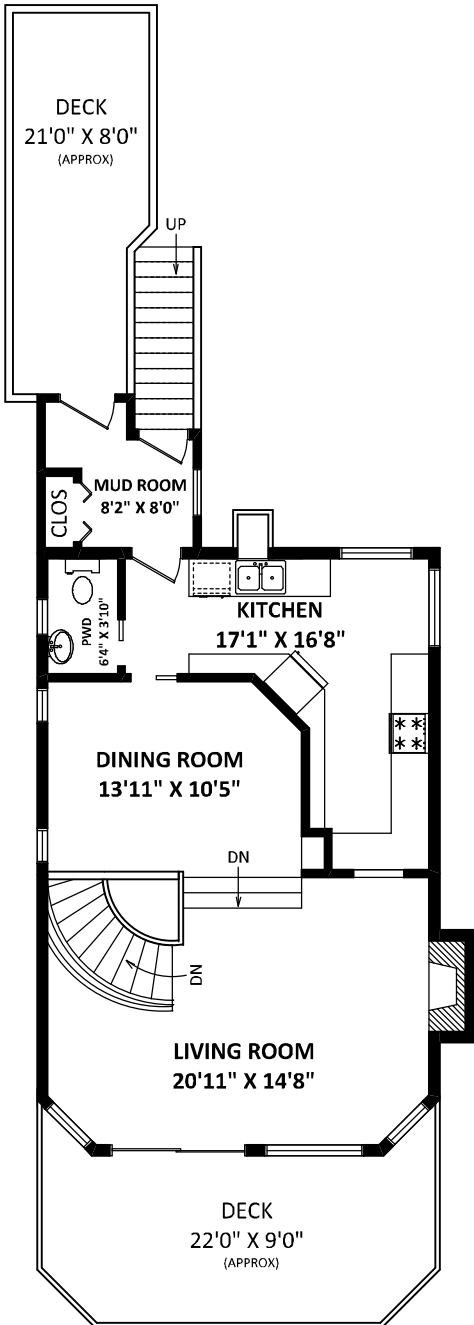

TOTAL FINISHED AREA: 2539 SQ.FT.

<i>OTHER AREA(S)</i>	
UNFINISHED AREA(S):	69 SQ.FT.
GARAGE:	490 SQ.FT.
DECKS:	375 SQ.FT.*

MAIN FLOOR: 785 SQ.FT.

LOWER FLOOR: 964 SQ.FT.

BOTTOM FLOOR
FINISHED AREA: 790 SQ.FT.
UNFINISHED AREA(S): 69 SQ.FT.