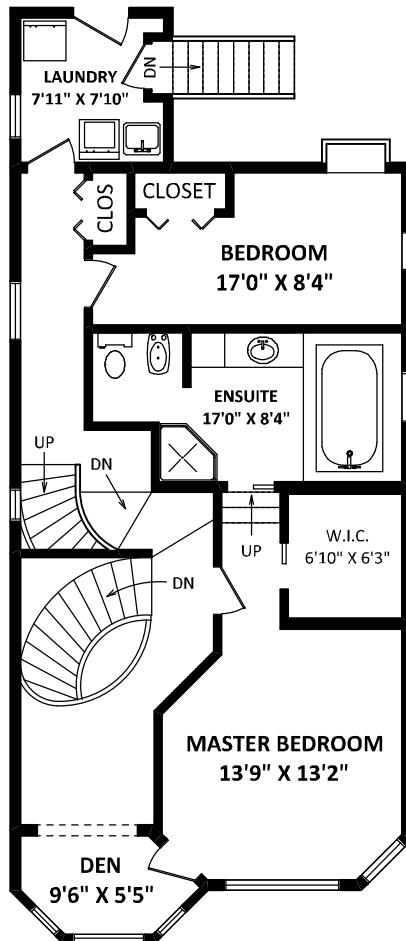

TOTAL FINISHED AREA: 2539 SQ.FT.

<i>OTHER AREA(S)</i>	
UNFINISHED AREA(S):	69 SQ.FT.
GARAGE:	490 SQ.FT.
DECKS:	375 SQ.FT.*

MAIN FLOOR: 785 SQ.FT.

LOWER FLOOR: 964 SQ.FT.

BOTTOM FLOOR
FINISHED AREA: 790 SQ.FT.
UNFINISHED AREA(S): 69 SQ.FT.