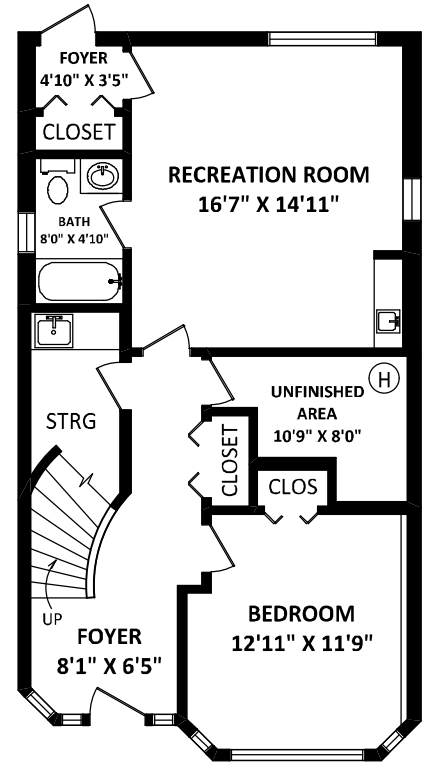

TOTAL FINISHED AREA: 2539 SQ.FT.

<i>OTHER AREA(S)</i>	
UNFINISHED AREA(S):	69 SQ.FT.
GARAGE:	490 SQ.FT.
DECKS:	375 SQ.FT.*

MAIN FLOOR: 785 SQ.FT.

LOWER FLOOR: 964 SQ.FT.

BOTTOM FLOOR
FINISHED AREA: 790 SQ.FT.
UNFINISHED AREA(S): 69 SQ.FT.