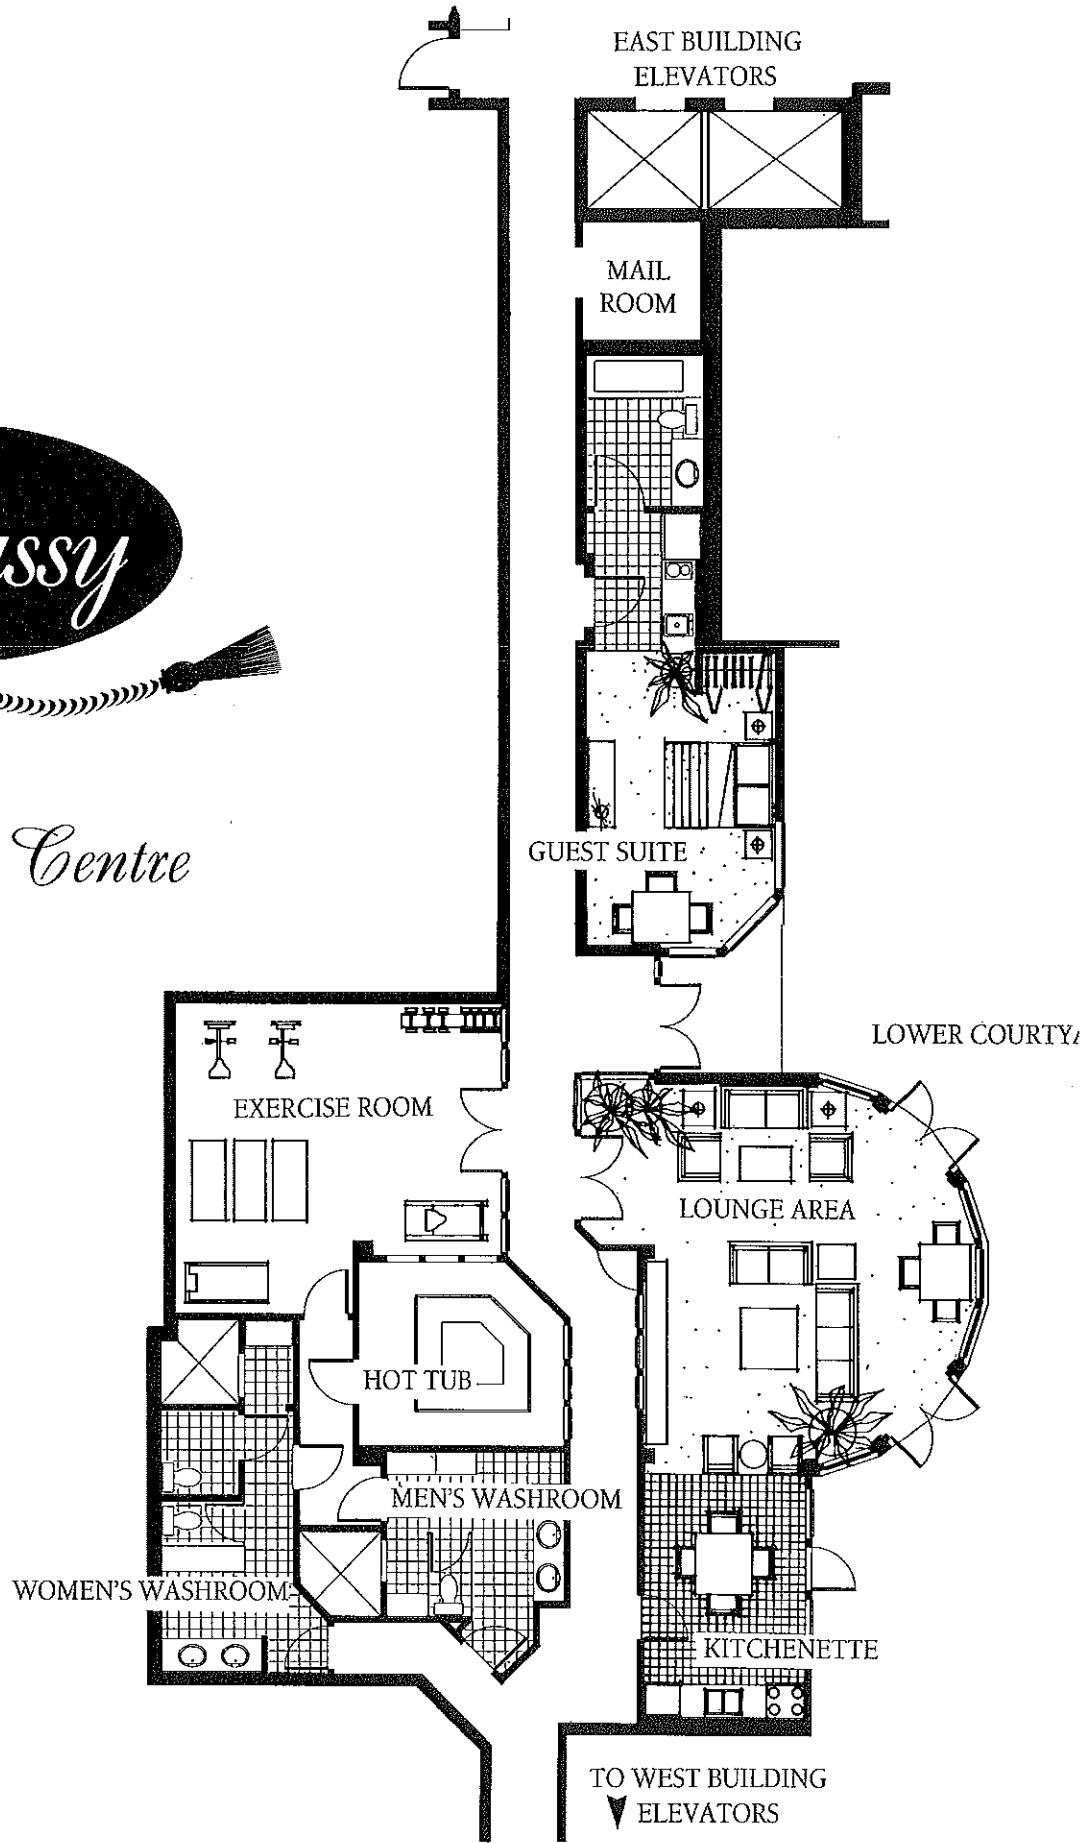

Plan B

The Embassy

2 Bedroom
1,066 sq. ft.

The developer reserves the right to make modifications and changes. Sizes and dimensions are approximate and may vary with actual strata plan, survey and model.

Recreation Centre

The developer reserves the right to make modifications and changes. Sizes and dimensions are approximate and may vary with actual strata plan, survey and model.