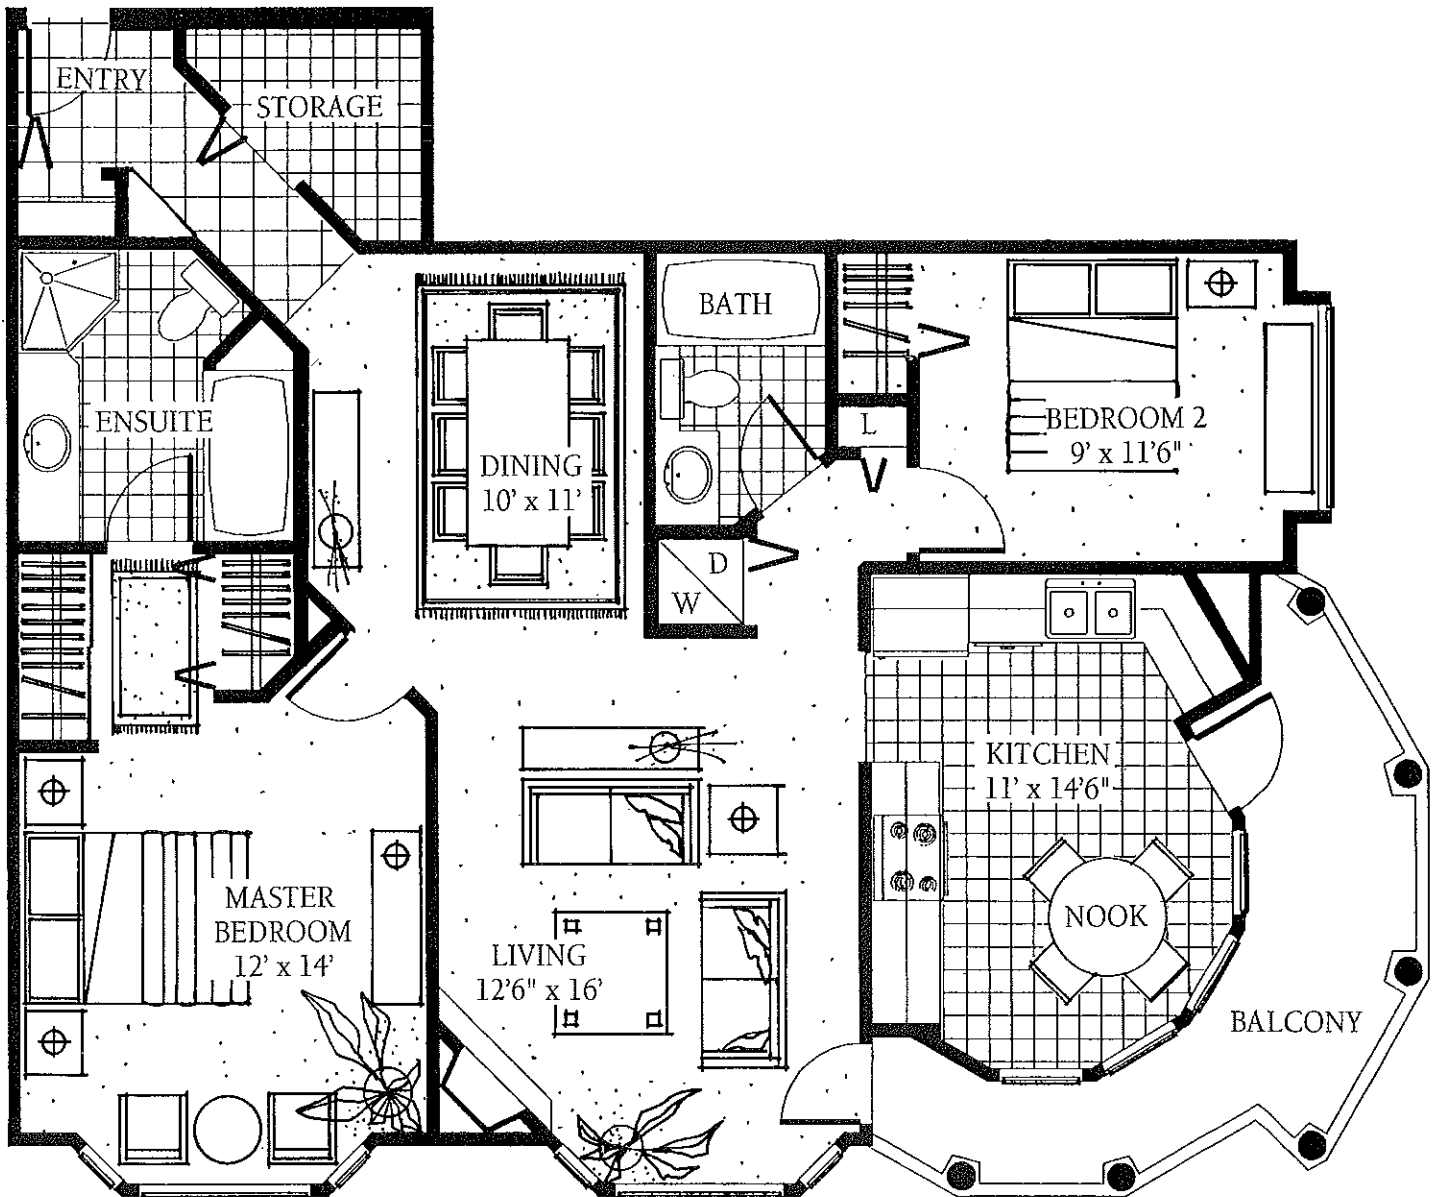

Plan B

The Embassy

2 Bedroom
1,066 sq. ft.

The developer reserves the right to make modifications and changes. Sizes and dimensions are approximate and may vary with actual strata plan, survey and model.

Recreation Centre

The developer reserves the right to make modifications and changes. Sizes and dimensions are approximate and may vary with actual strata plan, survey and model.