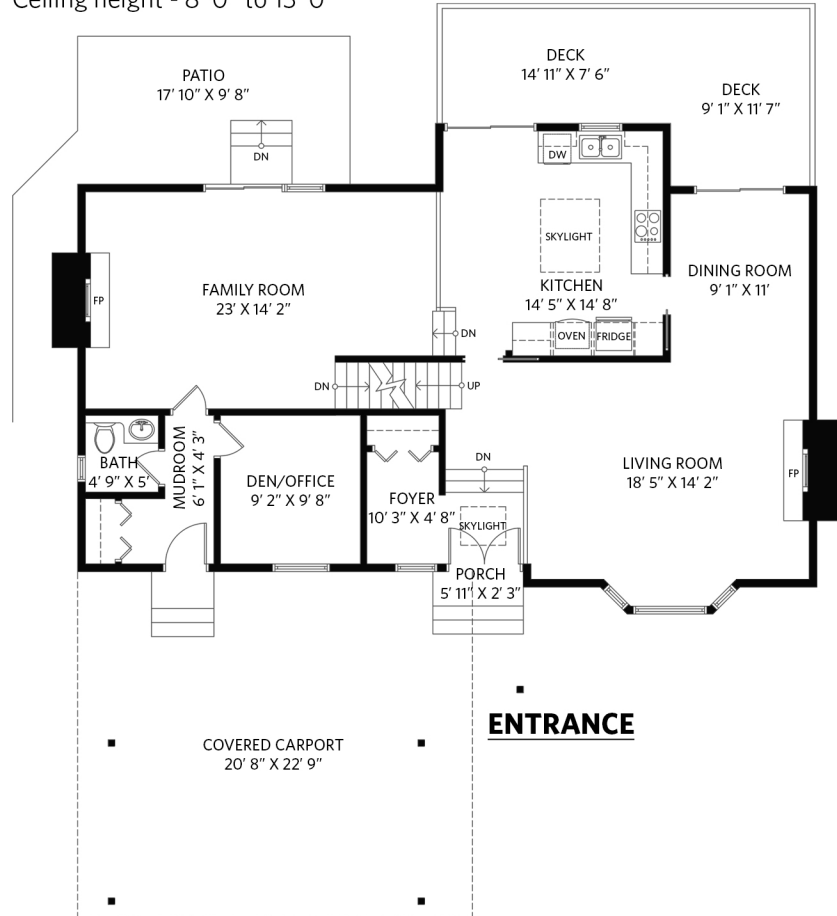

Main Floor - 1,380 sq.ft.
 Ceiling height - 8' 0" to 13' 0"

Upper Floor - 706 sq.ft.
 Ceiling height - 8' 0"

Lower Floor:	1,299 sq.ft.
Main Floor:	1,380 sq.ft.
Upper Floor:	706 sq.ft.
Total Interior:	3,385 sq.ft.
Total Finished:	2,713 sq.ft.

Covered Carport: 502 sq.ft.
 Exterior Living: 626 sq.ft.

Lower Floor - 1,299 sq.ft.
 Ceiling height - 6' 1" to 7' 11"