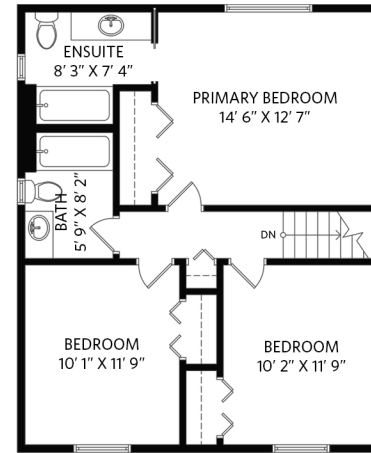

Main Floor - 1,380 sq.ft.
 Ceiling height - 8' 0" to 13' 0"

Upper Floor - 706 sq.ft.
 Ceiling height - 8' 0"

Lower Floor:	1,299 sq.ft.
Main Floor:	1,380 sq.ft.
Upper Floor:	706 sq.ft.
Total Interior:	3,385 sq.ft.
Total Finished:	2,713 sq.ft.

Covered Carport: 502 sq.ft.
 Exterior Living: 626 sq.ft.

Lower Floor - 1,299 sq.ft.
 Ceiling height - 6' 1" to 7' 11"