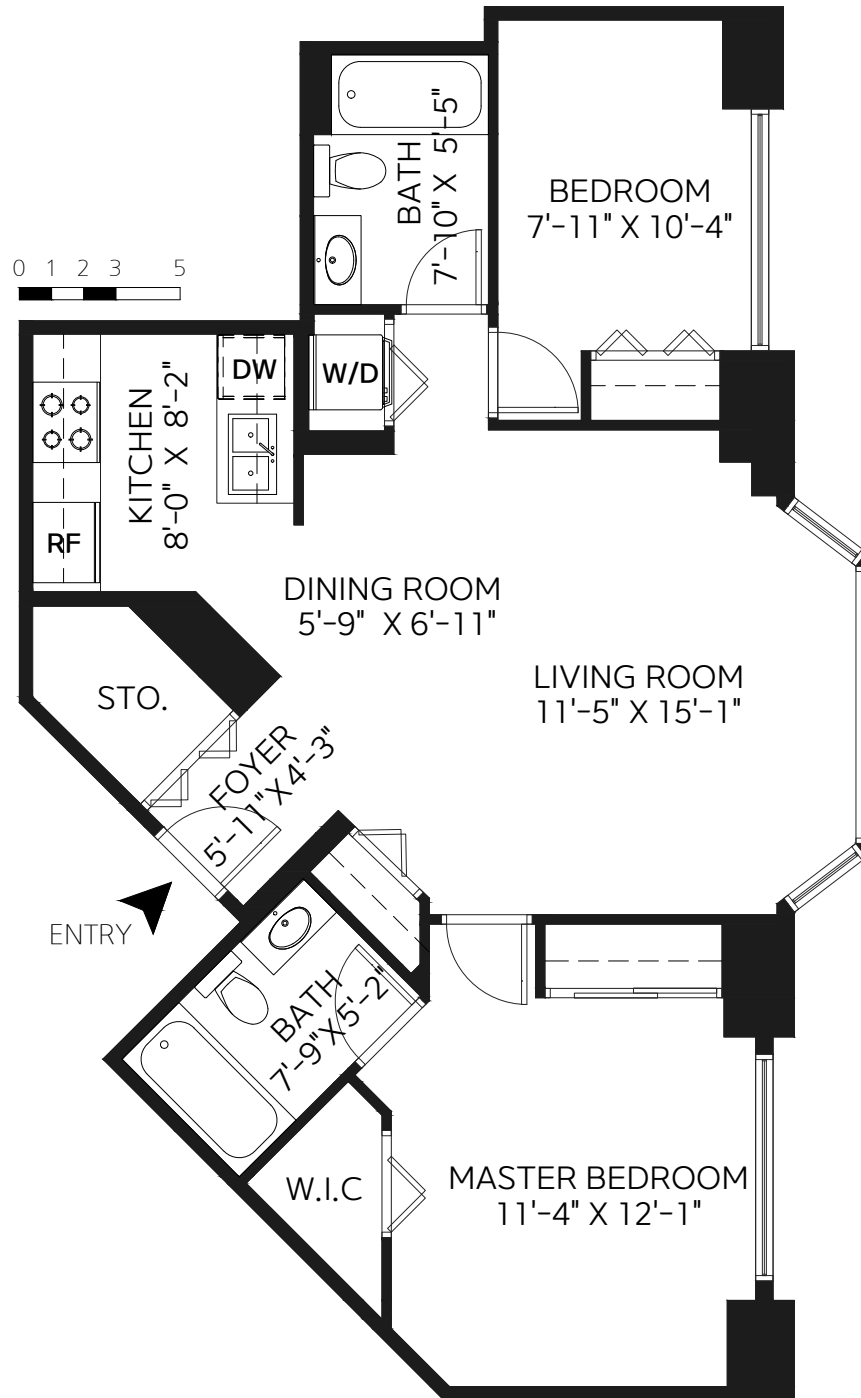

CAMERON FAZLI
PERSONAL REAL ESTATE CORPORATION

307 - 388 DRAKE STREET
VANCOUVER, BC

LIVING AREA 832 SF

MAIN FLOOR
CHT - 8'-0"

All dimensions are approximate and not suitable for architectural/construction use.
This is for marketing purposes only.