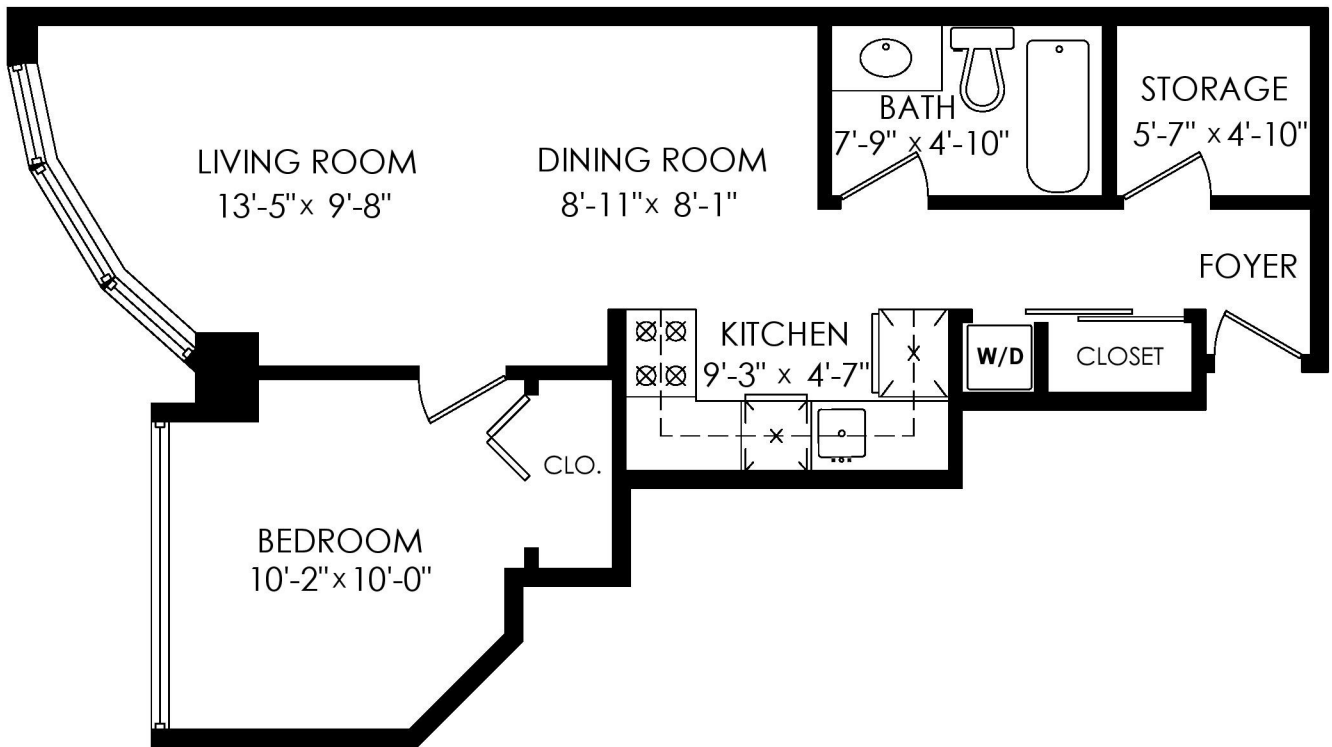

CARI MAI REALTOR

604-727-9922 | cari@carimai.com

OAKWYNREALTY

1608-588 Broughton St, Vancouver

Floor Area: 543 sq.ft.

Ceiling Height: 8'-0"

MEASURED ON: (2022-03-07)

info@pixlworks.com www.pixlworks.com 604.329.5788

E&O Insured. Total square foot calculated to gross unit area. SQFT based on interior measurements to exterior walls, not taken from original blueprints, may include unfinished area. This is for marketing purposes only and is not intended for architectural/construction use. All details, sizes & placements should be considered approximate within +/- 2% tolerance.