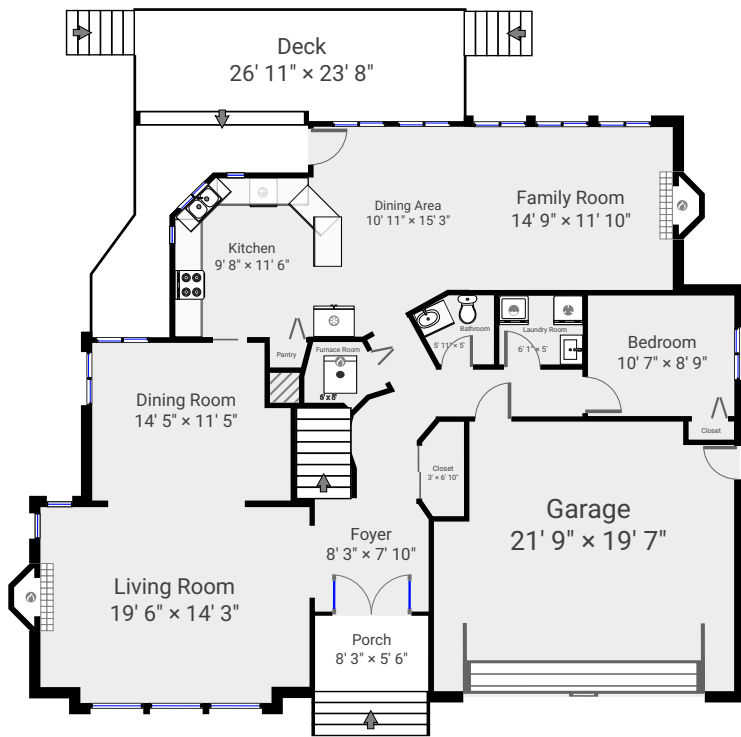

8727 142A Street

Surrey

Anna Provenzano
REAL ESTATE

Anna Provenzano

604-787-8545

annaprovenzano21@gmail.com

Upper Floor	1,263 sqft
Lower Floor	1,386 sqft
Total Live Area:	2,649 sqft

Garage	450 sqft
Deck	295 sqft
Porch	45 sqft

Lower Floor

Upper Floor

Booked on roomvu.com
roomvu
Just One Call Away