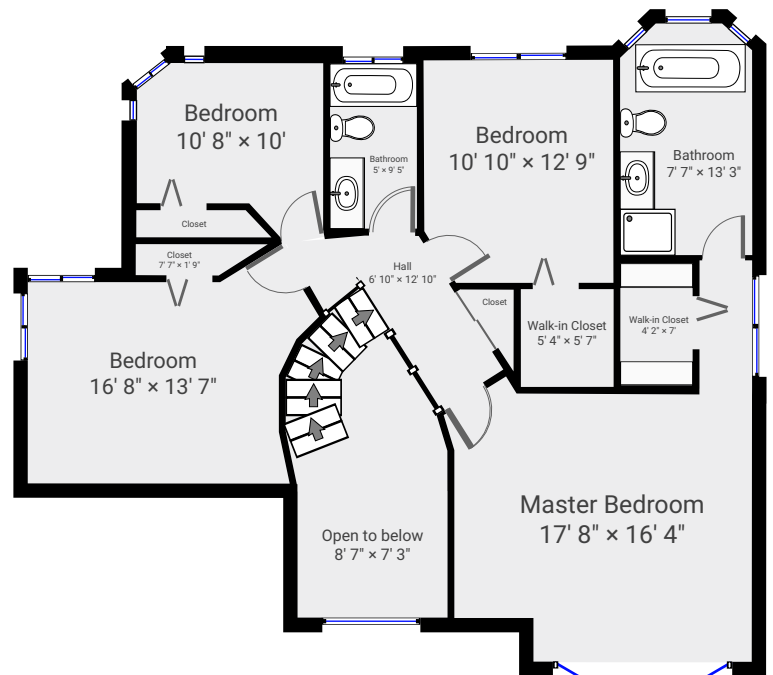

8727 142A Street

Surrey

Anna Provenzano
REAL ESTATE

Anna Provenzano

604-787-8545

annaprovenzano21@gmail.com

Upper Floor	1,263 sqft
Lower Floor	1,386 sqft
Total Live Area:	2,649 sqft

Garage	450 sqft
Deck	295 sqft
Porch	45 sqft

Lower Floor

Upper Floor

Booked on roomvu.com
roomvu
Just One Call Away