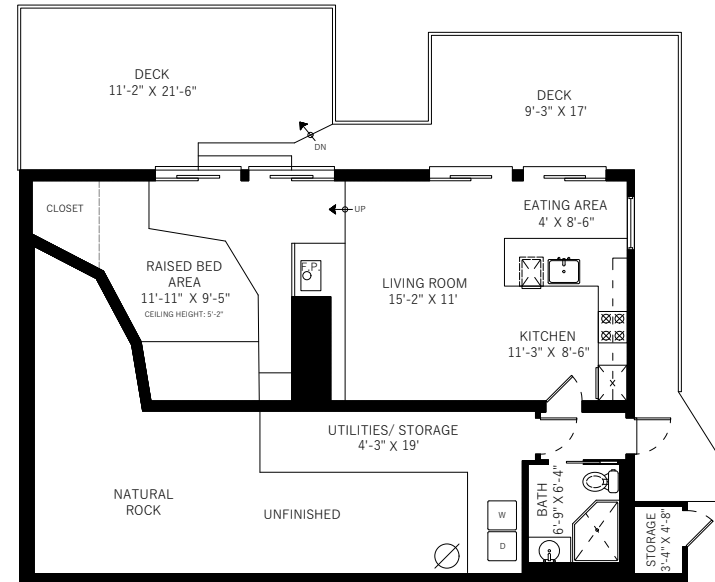

**1475 Webb Road  
Bowen Island, BC**

Main Floor	1277 SQ.FT.
Lower Floor	719 SQ.FT.
<b>Total</b>	<b>1996 SQ.FT.</b>

Loft	175 SQ.FT.
Main Deck	761 SQ.FT.
Porch	167 SQ.FT.
Lower Deck	525 SQ.FT.
Unfinished Storage	485 SQ.FT.
Storage	20 SQ.FT.
<b>Total Extras</b>	<b>2133 SQ.FT.</b>

Floor plan not suitable for architectural/construction purposes. ANSI Z765 standard used to calculate square footage. E&O Insured.  
Measured May 2025 | Measured by Refine Visuals