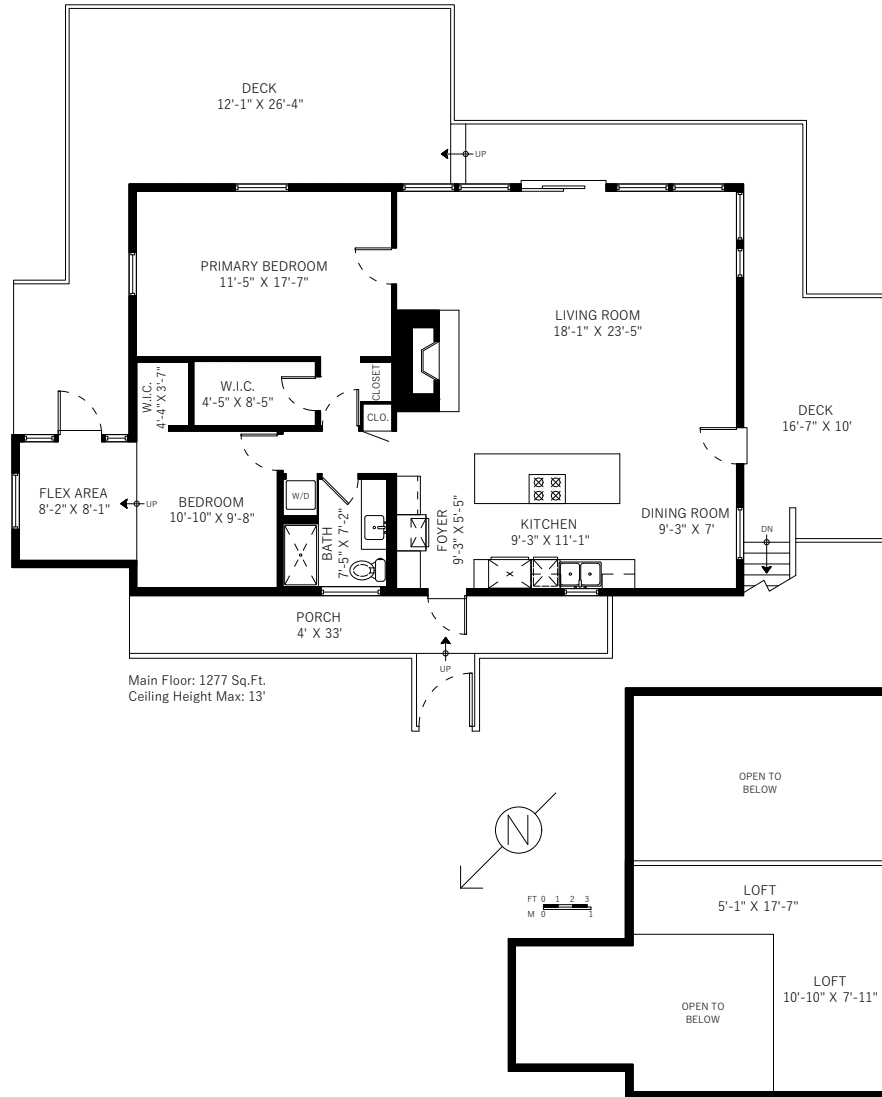

**1475 Webb Road  
Bowen Island, BC**

Main Floor	1277 SQ.FT.
Lower Floor	719 SQ.FT.
<b>Total</b>	<b>1996 SQ.FT.</b>

Loft	175 SQ.FT.
Main Deck	761 SQ.FT.
Porch	167 SQ.FT.
Lower Deck	525 SQ.FT.
Unfinished Storage	485 SQ.FT.
Storage	20 SQ.FT.
<b>Total Extras</b>	<b>2133 SQ.FT.</b>

Floor plan not suitable for architectural/construction purposes. ANSI Z765 standard used to calculate square footage. E&O Insured.  
Measured May 2025 | Measured by Refine Visuals