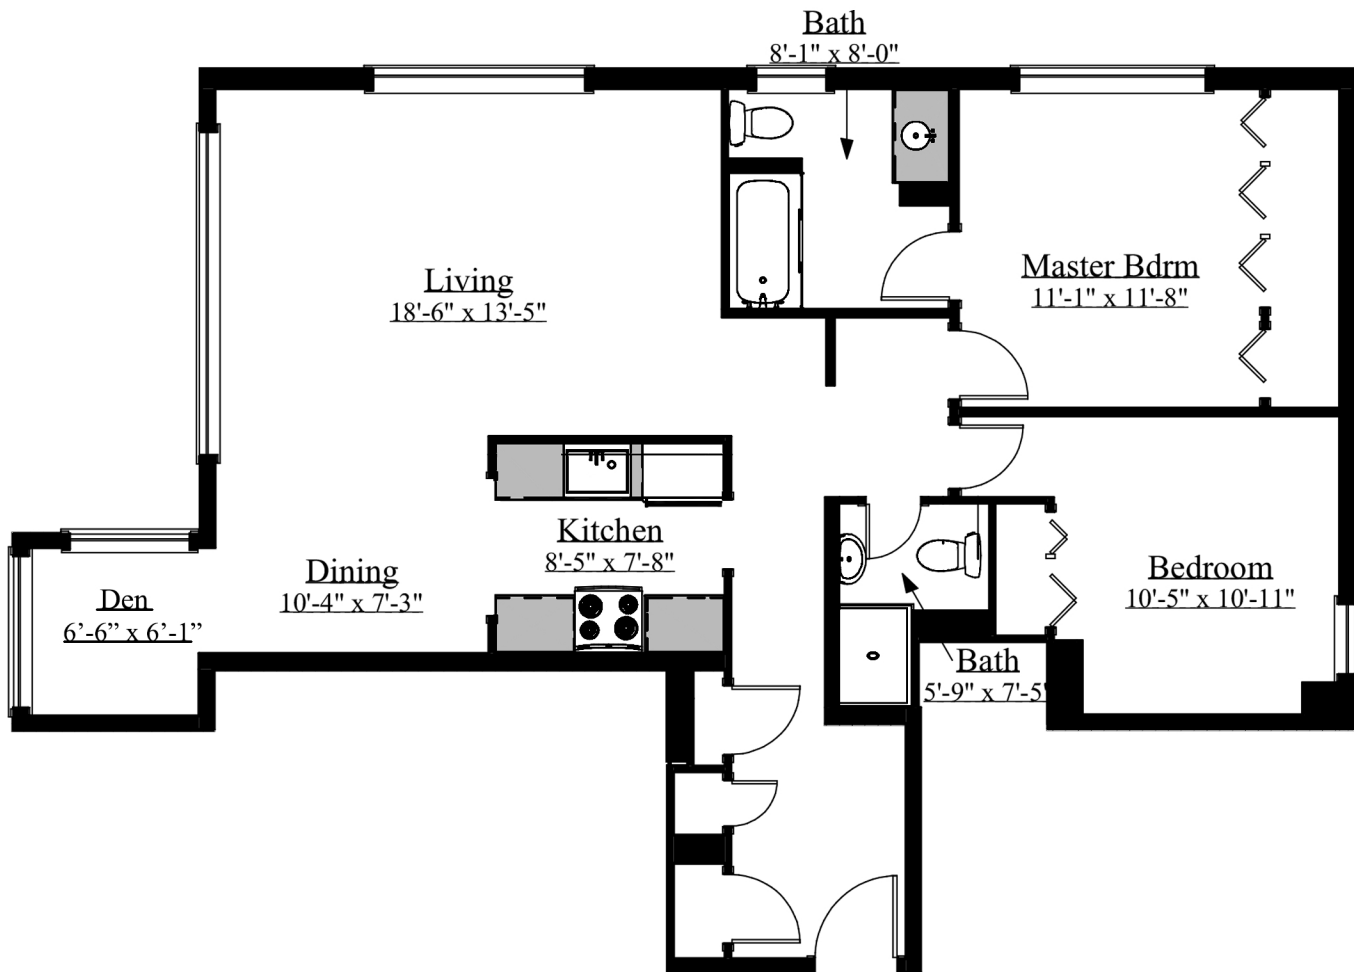

Nicolas Blachette
RE/MAX CREST REALTY
604-338-3530
nic@condoinvancouver.ca

604-2095 BEACH AVE
VANCOUVER BC V6G 1Z3

Living Area: 1112 sqft

LiteralConcepts

Measurements are derived by the Multi-Unit Residential (ANSI/BOMA Z65.4-2010)