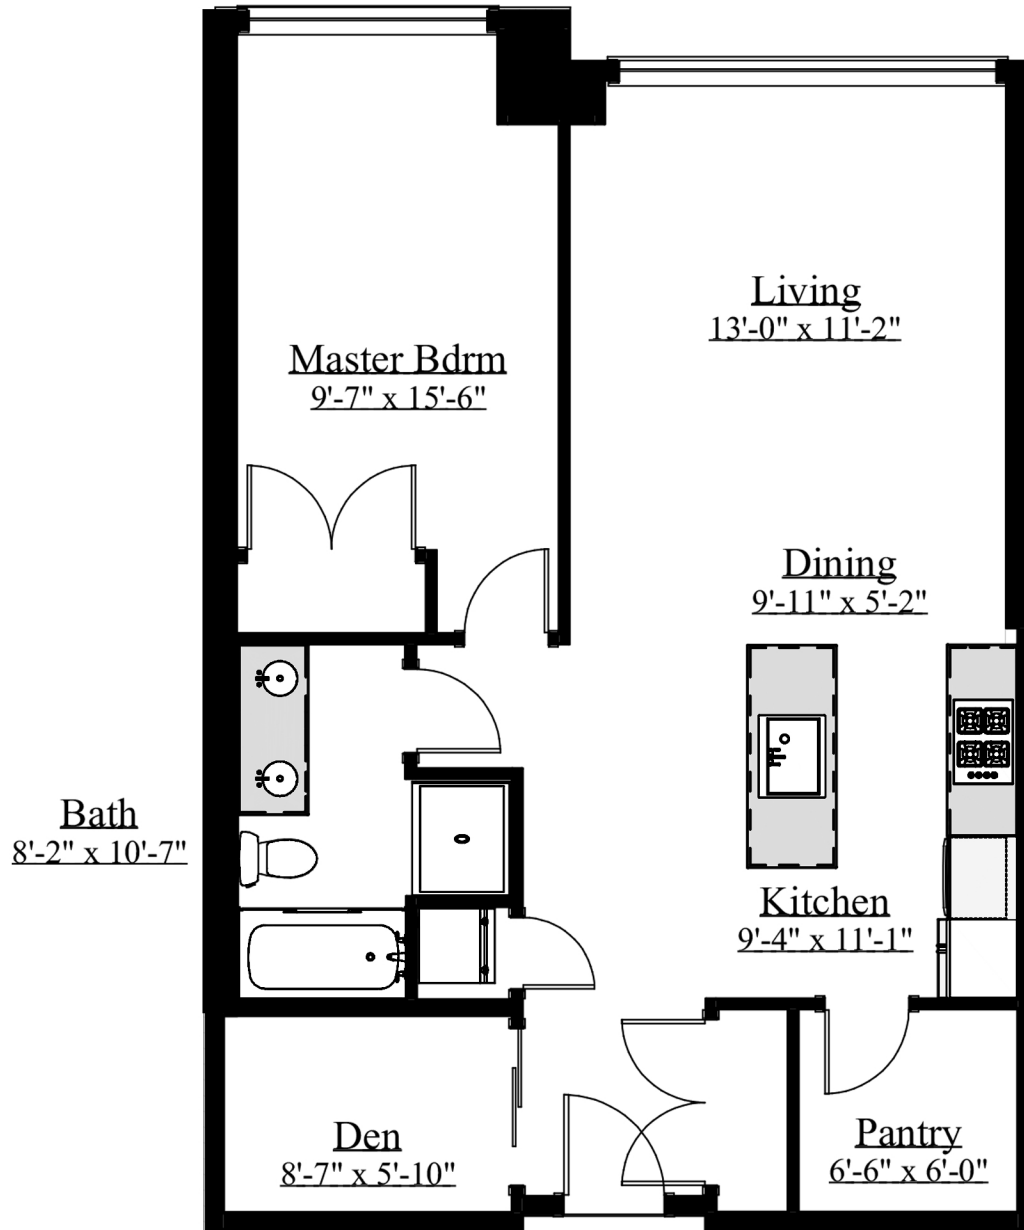

Nicolas Blachette
RE/MAX CREST REALTY
604-338-3530
nic@condoinvancouver.ca

506-77 WALTER HARDWICK AVE
VANCOUVER BC V5Y 0C6

Living Area: 875 sqft

LiteralConcepts

Measurements are derived by the Multi-Unit Residential (ANSI/BOMA Z65.4-2010)