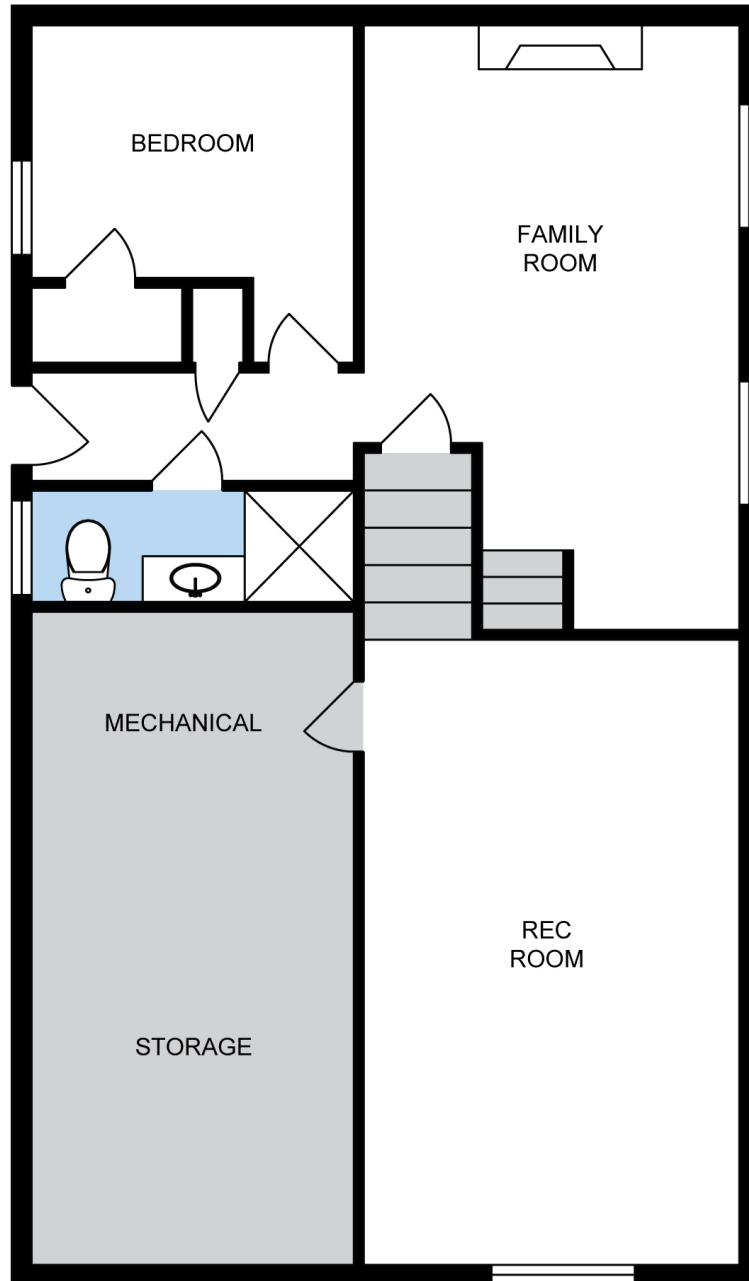

URBANUPGRADE

3420 UTAH DRIVE NW | MAIN/TOP

TOP FLOOR

MAIN FLOOR

403.800.3252 | **URBANUPGRADE & NEWINFILLS**

Disclaimer: White regions are excluded from total floor area. All room dimensions and floor areas must be considered approximate and should not be relied upon without independent verification.

URBANUPGRADE

3420 UTAH DRIVE NW | LOWER/BASEMENT

LOWER LEVEL

BASEMENT

403.800.3252 | **URBANUPGRADE & NEWINFILLS**

Disclaimer: White regions are excluded from total floor area. All room dimensions and floor areas must be considered approximate and should not be relied upon without independent verification.