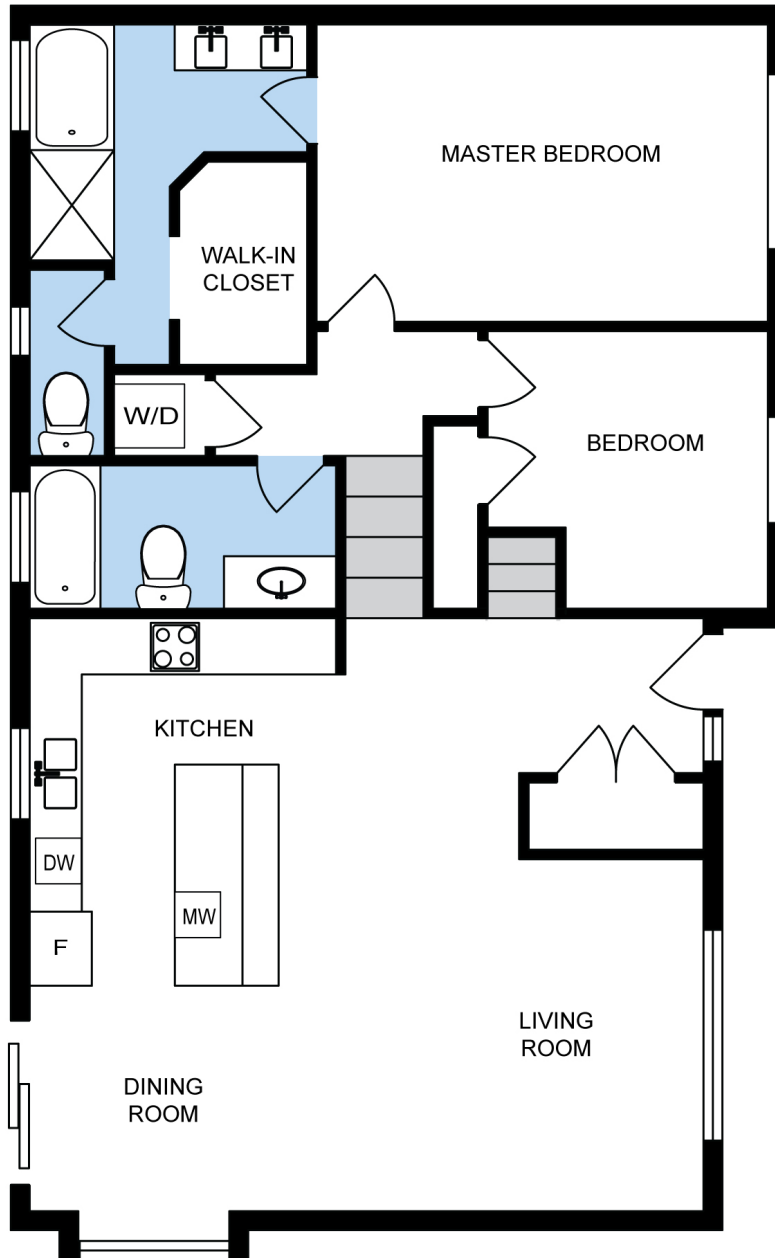

URBANUPGRADE

3420 UTAH DRIVE NW | MAIN/TOP

TOP FLOOR

MAIN FLOOR

403.800.3252 | **URBANUPGRADE & NEWINFILLS**

Disclaimer: White regions are excluded from total floor area. All room dimensions and floor areas must be considered approximate and should not be relied upon without independent verification.

URBANUPGRADE

3420 UTAH DRIVE NW | LOWER/BASEMENT

LOWER LEVEL

BASEMENT

403.800.3252 | **URBANUPGRADE & NEWINFILLS**

Disclaimer: White regions are excluded from total floor area. All room dimensions and floor areas must be considered approximate and should not be relied upon without independent verification.