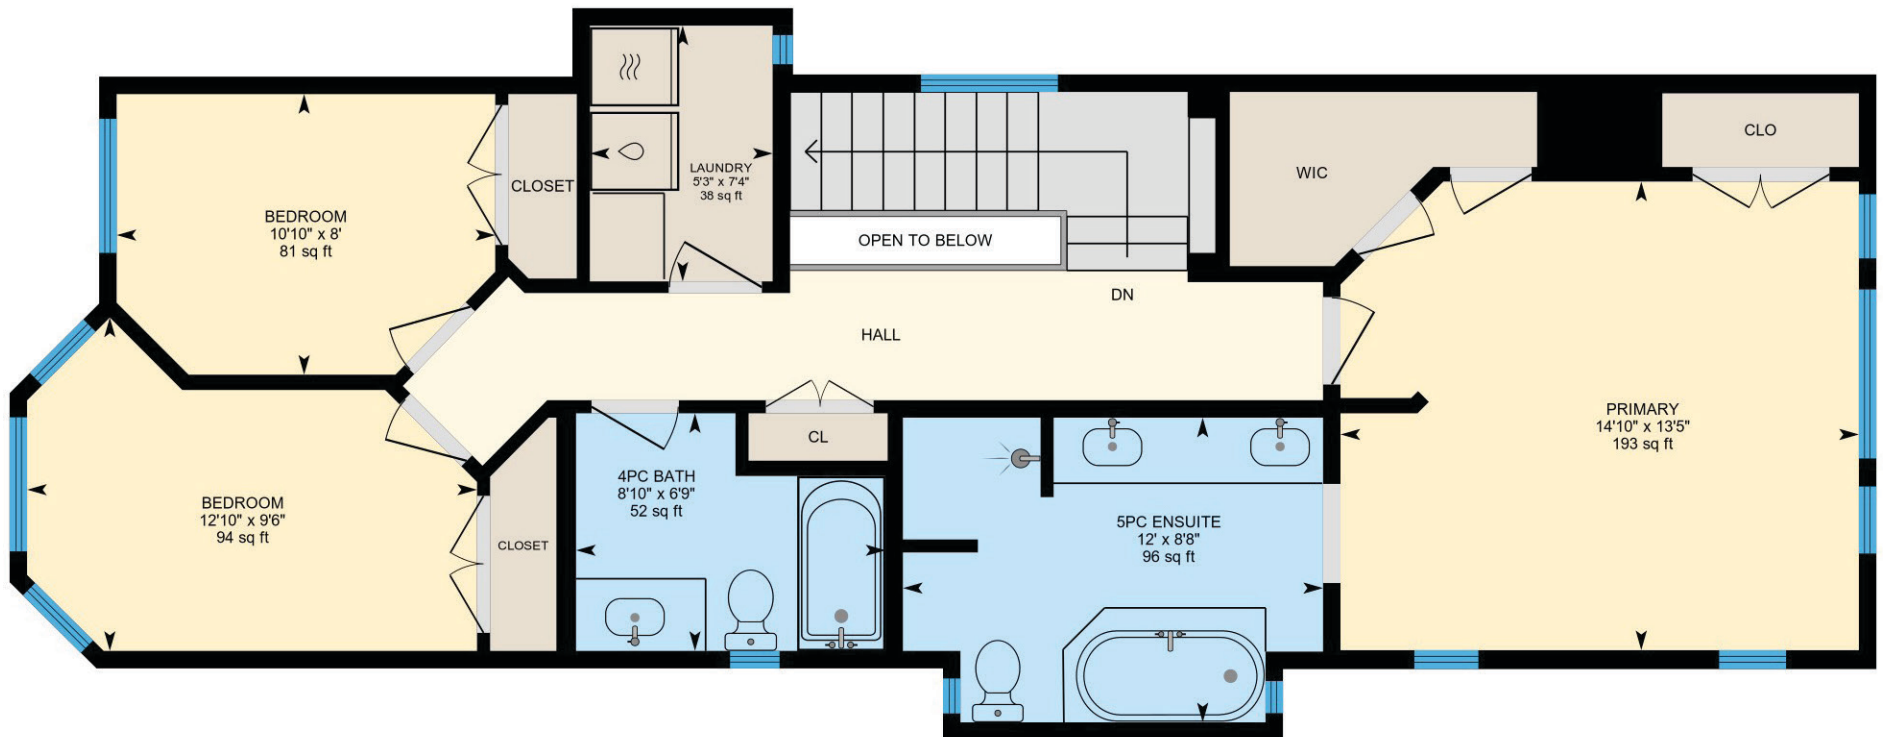

# URBANUPGRADE

2423 33 STREET SW | MAIN

403.800.3252 | **RE/MAX House of Real Estate**

Disclaimer: White regions are excluded from total floor area. All room dimensions and floor areas must be considered approximate and should not be relied upon without independent verification.

# URBANUPGRADE

2423 33 STREET SW | UPPER

403.800.3252 | **RE/MAX** House of Real Estate

Disclaimer: White regions are excluded from total floor area. All room dimensions and floor areas must be considered approximate and should not be relied upon without independent verification.