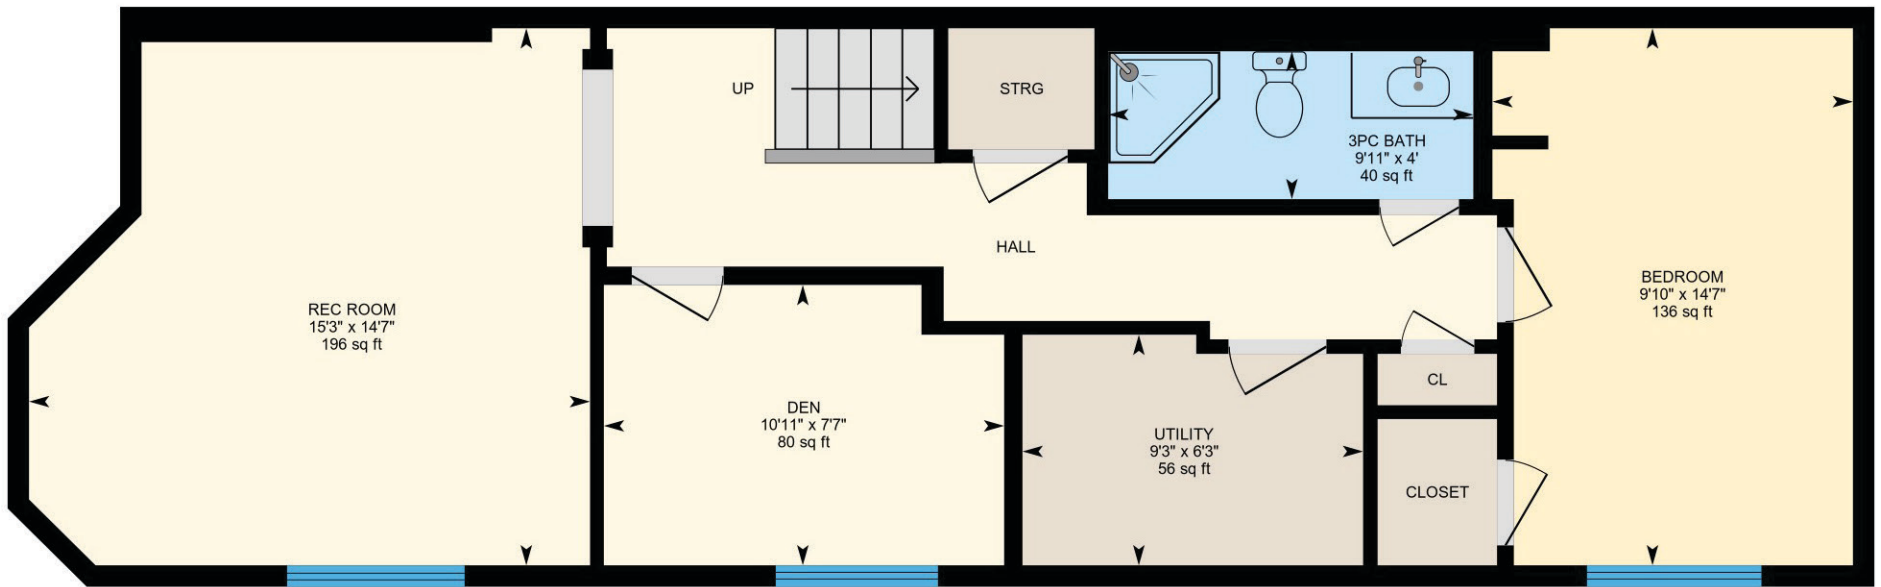

# URBANUPGRADE

2423 33 STREET SW | UPPER

403.800.3252 | **RE/MAX** House of Real Estate

Disclaimer: White regions are excluded from total floor area. All room dimensions and floor areas must be considered approximate and should not be relied upon without independent verification.

# URBANUPGRADE

2423 33 STREET SW | LOWER

403.800.3252 | **RE/MAX House of Real Estate**

Disclaimer: White regions are excluded from total floor area. All room dimensions and floor areas must be considered approximate and should not be relied upon without independent verification.