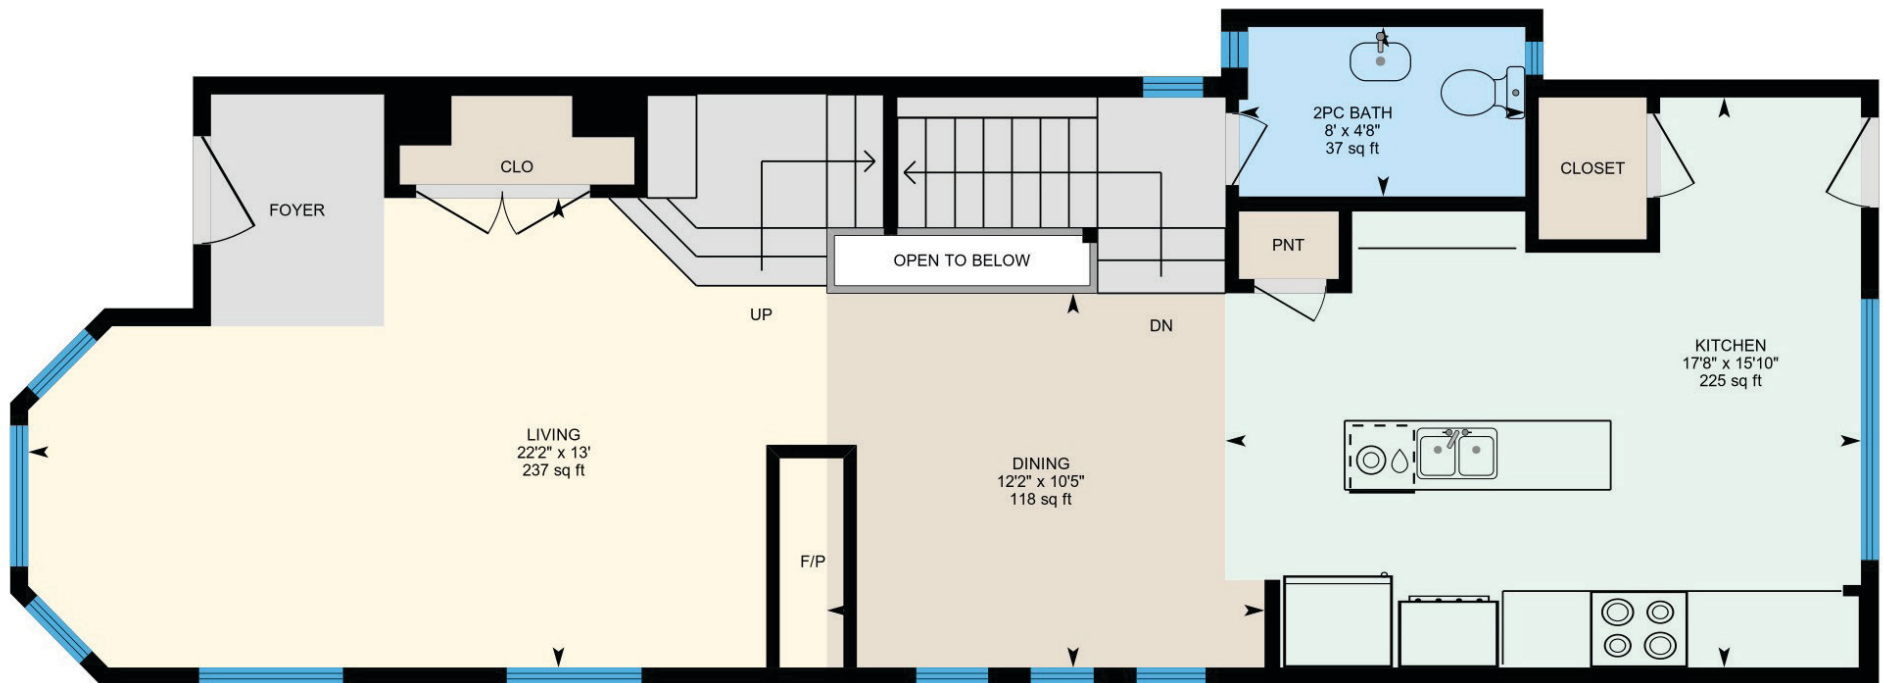

# URBANUPGRADE

2423 33 STREET SW | MAIN

403.800.3252 | **RE/MAX House of Real Estate**

Disclaimer: White regions are excluded from total floor area. All room dimensions and floor areas must be considered approximate and should not be relied upon without independent verification.

# URBANUPGRADE

2423 33 STREET SW | UPPER

403.800.3252 | **RE/MAX** House of Real Estate

Disclaimer: White regions are excluded from total floor area. All room dimensions and floor areas must be considered approximate and should not be relied upon without independent verification.