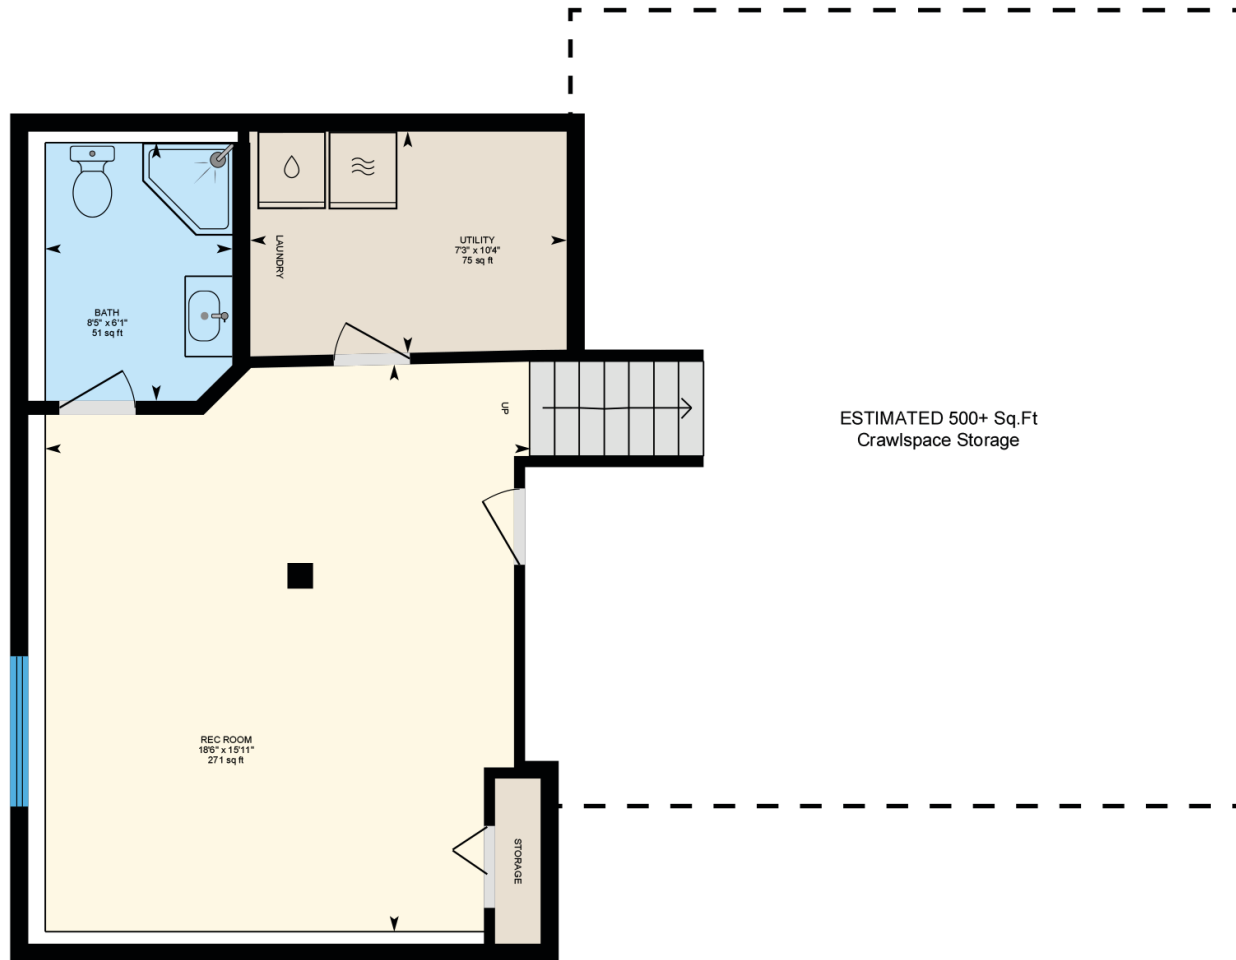

URBANUPGRADE

415 MIDRIDGE DRIVE SE | BASEMENT

403.800.3252 | **RE/MAX House of Real Estate**

Disclaimer: White regions are excluded from total floor area. All room dimensions and floor areas must be considered approximate and should not be relied upon without independent verification.