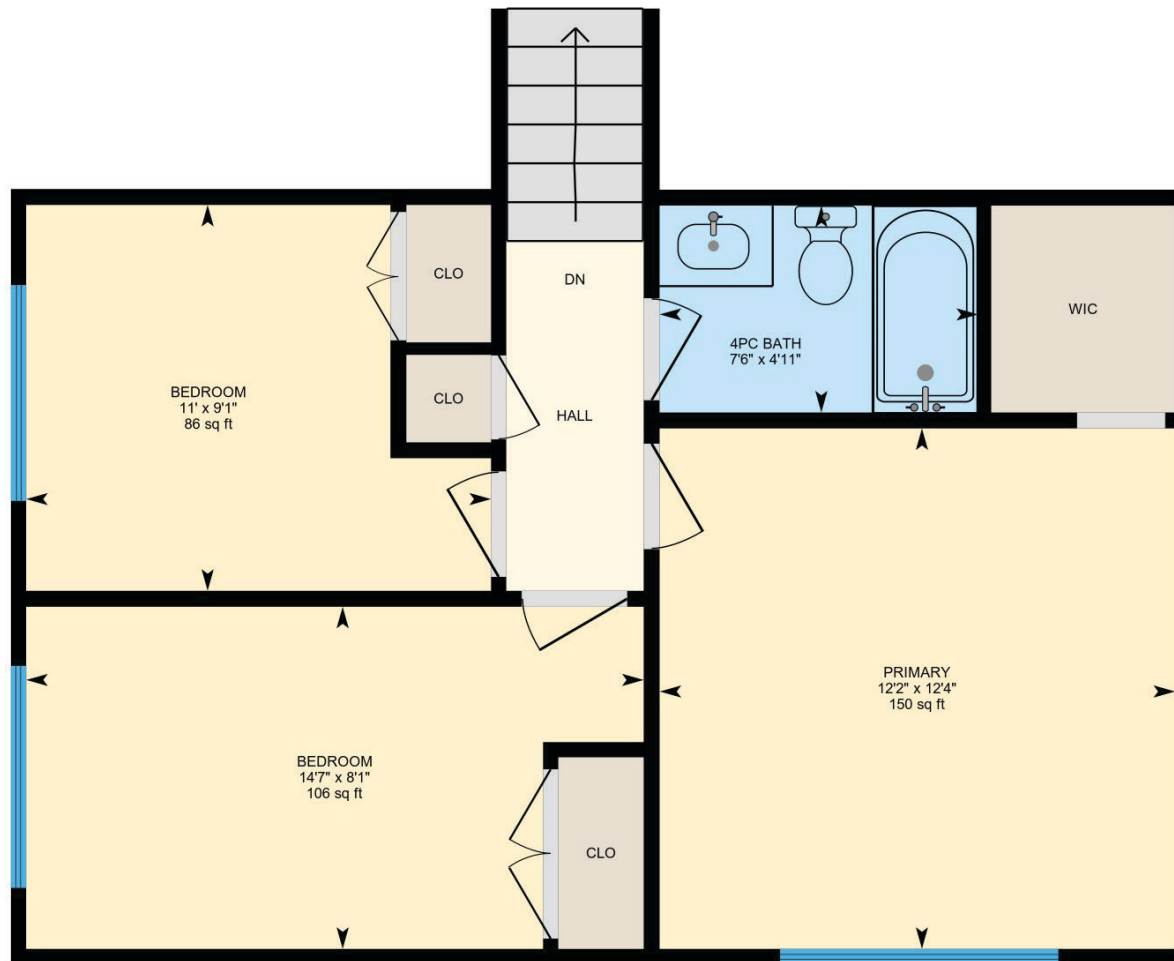

URBANUPGRADE

415 MIDRIDGE DRIVE SE | UPPER

403.800.3252 | **RE/MAX** House of Real Estate

Disclaimer: White regions are excluded from total floor area. All room dimensions and floor areas must be considered approximate and should not be relied upon without independent verification.