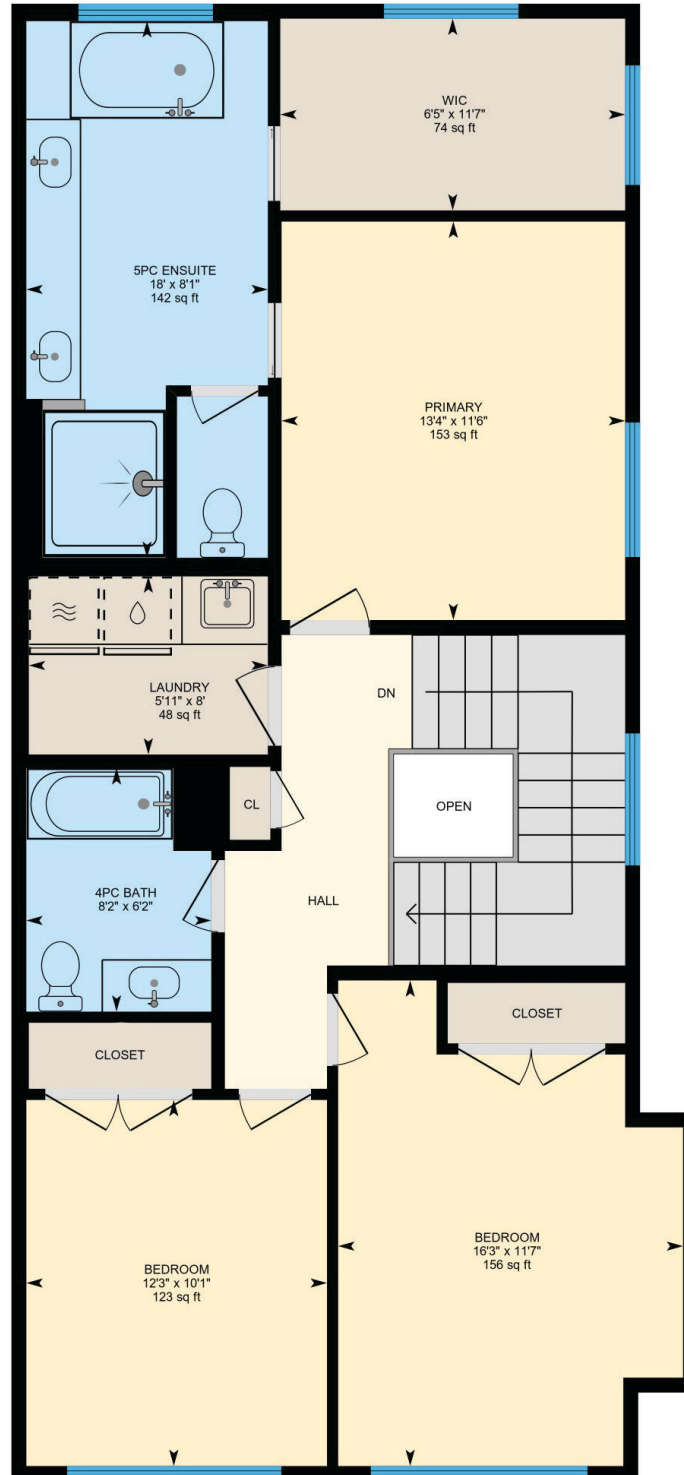

URBANUPGRADE

3604 28 AVENUE SW | MAIN

Disclaimer: Floorplans are for demonstrative purposes and should not be relied upon without independent verification. Room dimensions and floor areas are considered approximate and should not be relied upon without independent verification.

URBANUPGRADE

3604 28 AVENUE SW | UPPER

Disclaimer: Floorplans are for demonstrative purposes and should not be relied upon without independent verification. Room dimensions and floor areas are considered approximate and should not be relied upon without independent verification.

URBANUPGRADE

3604 28 AVENUE SW | LOWER

Disclaimer: Floorplans are for demonstrative purposes and should not be relied upon without independent verification. Room dimensions and floor areas are considered approximate and should not be relied upon without independent verification.