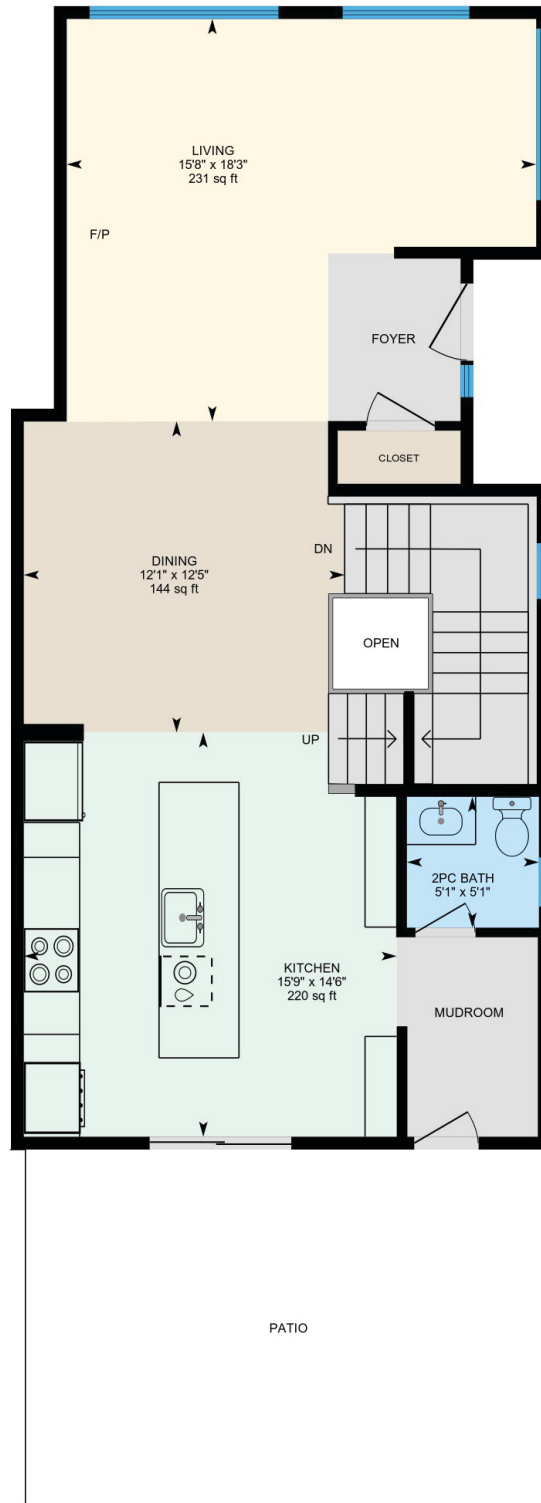

URBANUPGRADE

3604 28 AVENUE SW | MAIN

Disclaimer: Floorplans are for demonstrative purposes and should not be relied upon without independent verification. Room dimensions and floor areas are considered approximate and should not be relied upon without independent verification.

URBANUPGRADE

3604 28 AVENUE SW | UPPER

Disclaimer: Floorplans are for demonstrative purposes and should not be relied upon without independent verification. Room dimensions and floor areas are considered approximate and should not be relied upon without independent verification.

URBANUPGRADE

3604 28 AVENUE SW | LOWER

Disclaimer: Floorplans are for demonstrative purposes and should not be relied upon without independent verification. Room dimensions and floor areas are considered approximate and should not be relied upon without independent verification.