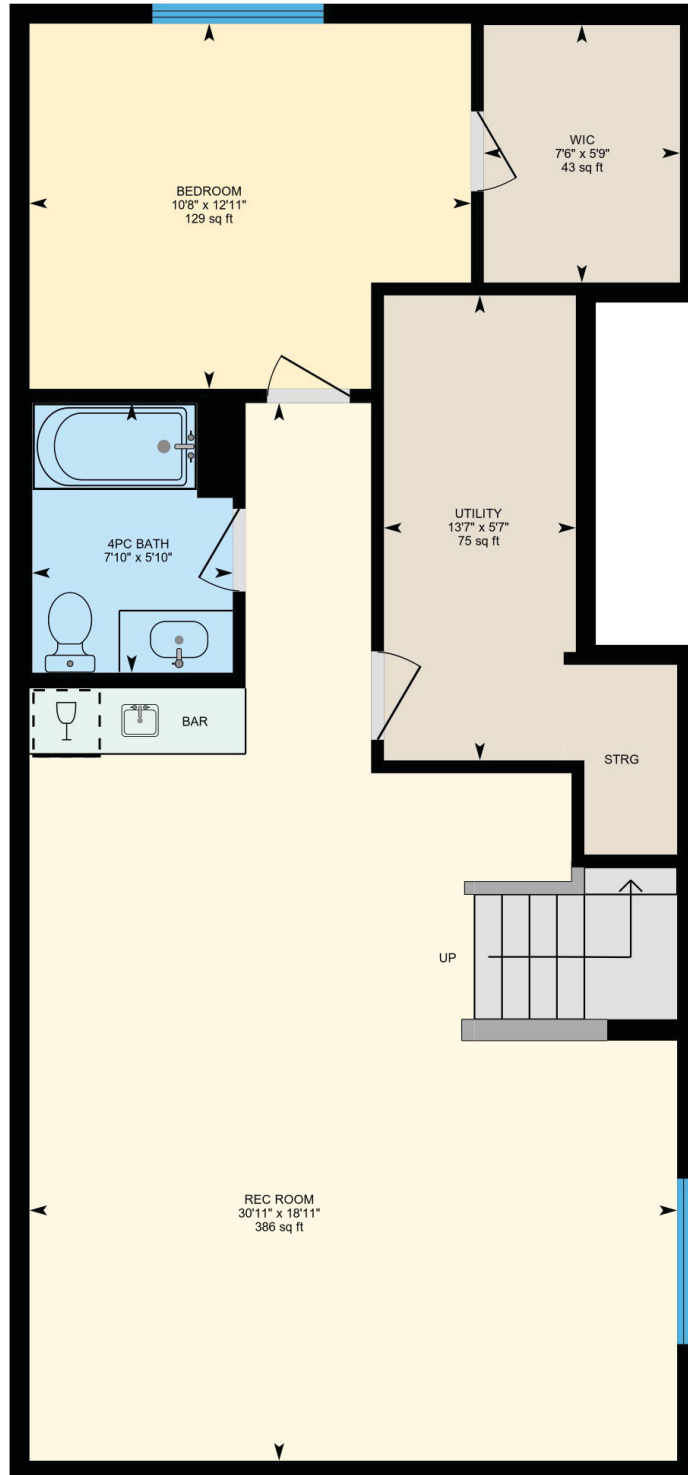

URBANUPGRADE

3604 28 AVENUE SW | MAIN

Disclaimer: Floorplans are for demonstrative purposes and should not be relied upon without independent verification. Room dimensions and floor areas are considered approximate and should not be relied upon without independent verification.

URBANUPGRADE

3604 28 AVENUE SW | UPPER

Disclaimer: Floorplans are for demonstrative purposes and should not be relied upon without independent verification. Room dimensions and floor areas are considered approximate and should not be relied upon without independent verification.

URBANUPGRADE

3604 28 AVENUE SW | LOWER

Disclaimer: Floorplans are for demonstrative purposes and should not be relied upon without independent verification. Room dimensions and floor areas are considered approximate and should not be relied upon without independent verification.