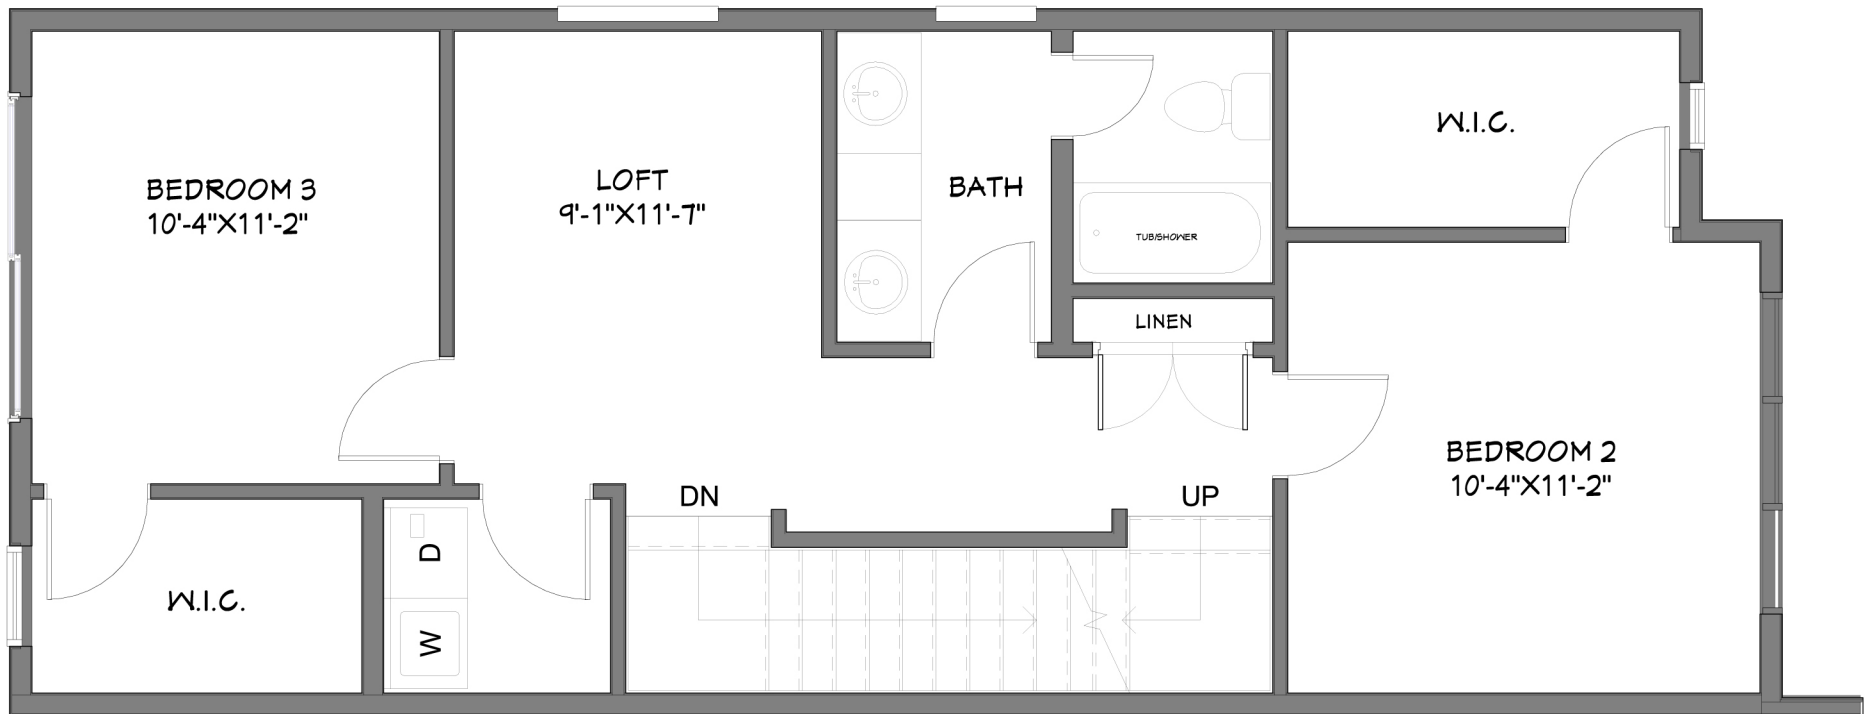

104 11 STREET NE | SOUTH | MAIN

403.800.3252 | **RE/MAX House of Real Estate**

Disclaimer: White regions are excluded from total floor area. All room dimensions and floor areas must be considered approximate and should not be relied upon without independent verification. Floorplans represent layout only - details/measurements are subject to change without notice, based on site conditions.

104 11 STREET NE | SOUTH | SECOND

403.800.3252 | **RE/MAX House of Real Estate**

Disclaimer: White regions are excluded from total floor area. All room dimensions and floor areas must be considered approximate and should not be relied upon without independent verification. Floorplans represent layout only - details/measurements are subject to change without notice, based on site conditions.