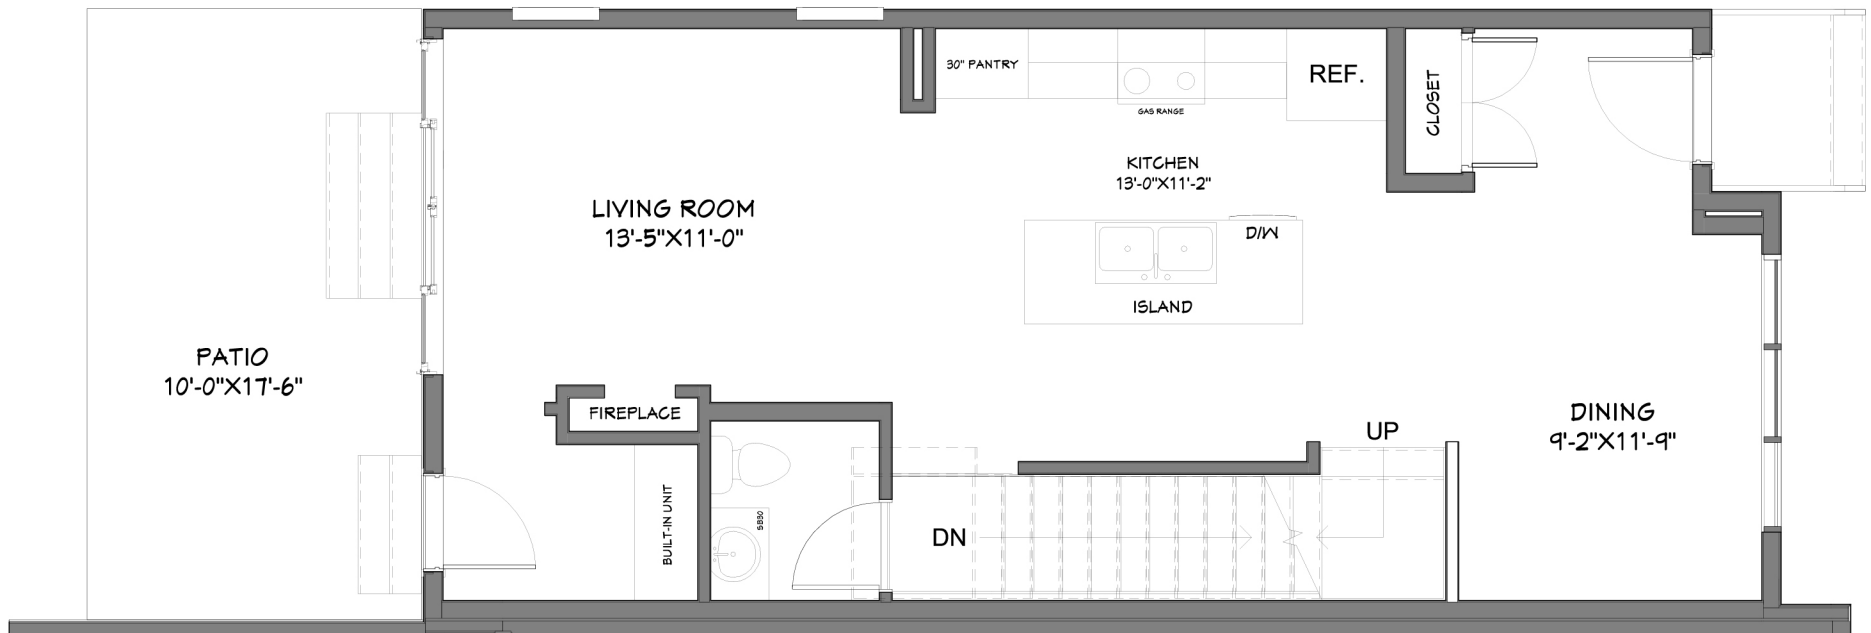

104 11 STREET NE | SOUTH | MAIN

403.800.3252 | **RE/MAX House of Real Estate**

Disclaimer: White regions are excluded from total floor area. All room dimensions and floor areas must be considered approximate and should not be relied upon without independent verification. Floorplans represent layout only - details/measurements are subject to change without notice, based on site conditions.

104 11 STREET NE | SOUTH | SECOND

403.800.3252 | **RE/MAX House of Real Estate**

Disclaimer: White regions are excluded from total floor area. All room dimensions and floor areas must be considered approximate and should not be relied upon without independent verification. Floorplans represent layout only - details/measurements are subject to change without notice, based on site conditions.