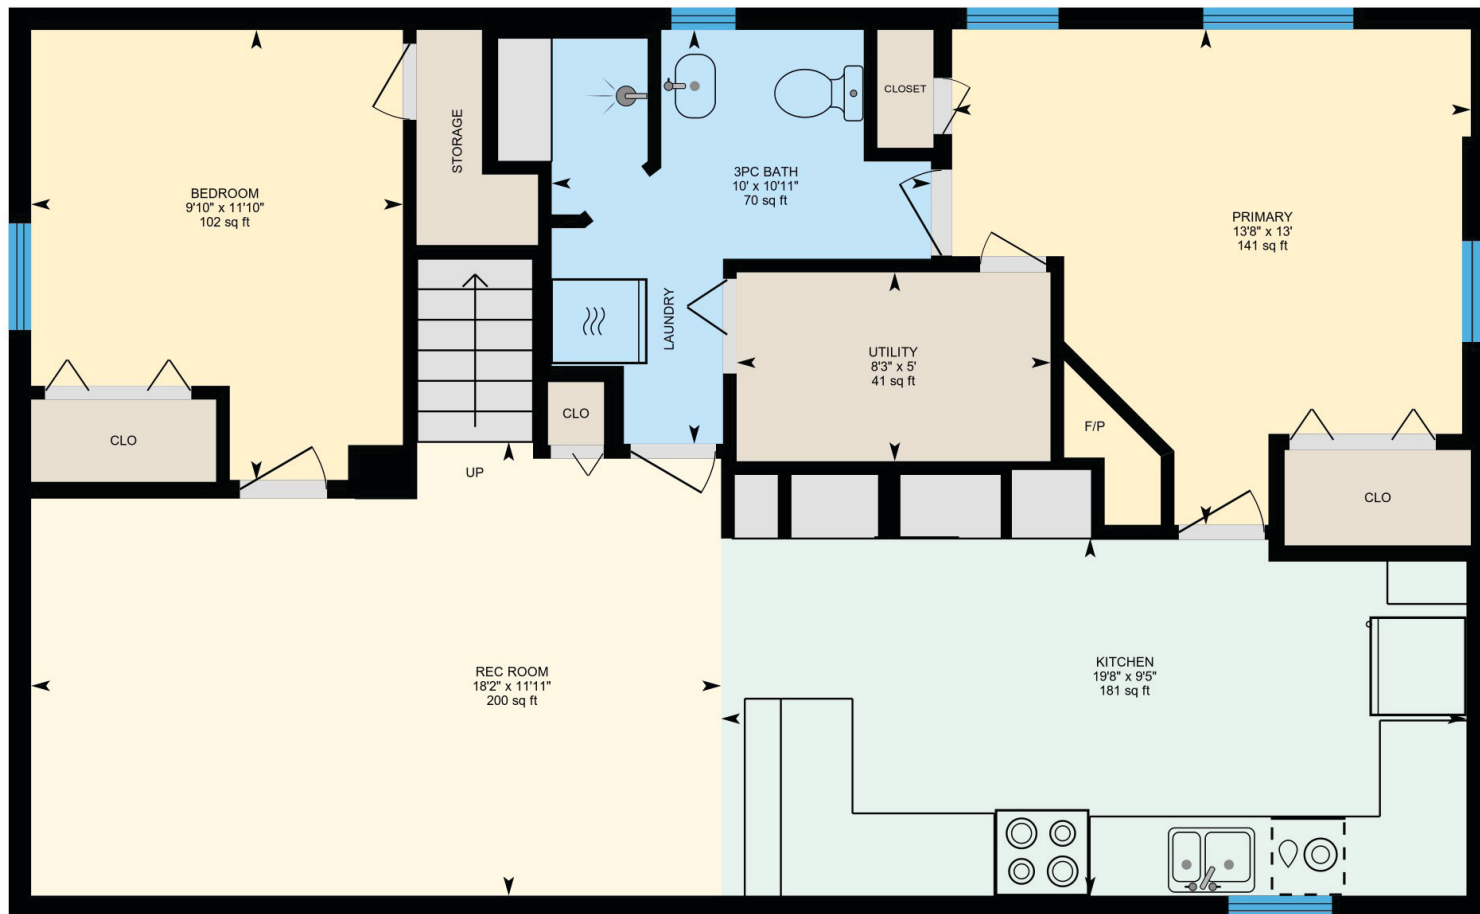

URBANUPGRADE

6424 18 STREET SE | MAIN

403.800.3252 | **RE/MAX** House of Real Estate

Disclaimer: White regions are excluded from total floor area. All room dimensions and floor areas must be considered approximate and should not be relied upon without independent verification.

URBANUPGRADE

6424 18 STREET SE | LOWER

403.800.3252 | **RE/MAX** House of Real Estate

Disclaimer: White regions are excluded from total floor area. All room dimensions and floor areas must be considered approximate and should not be relied upon without independent verification.