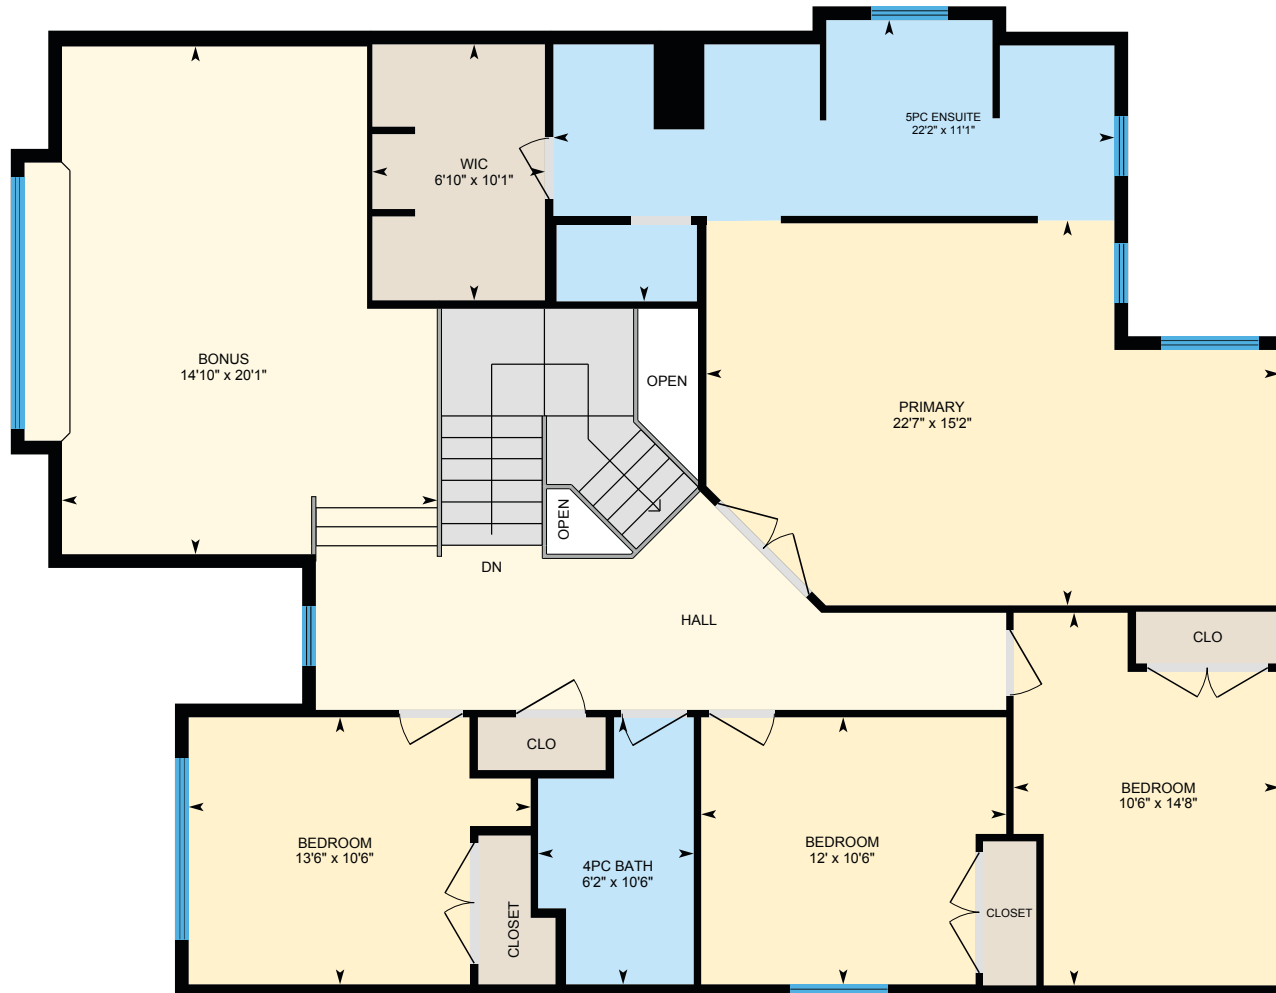

URBANUPGRADE

133 TUSSLEWOOD HEIGHTS NW | UPPER

403.800.3252 | **RE/MAX** House of Real Estate

Disclaimer: Floorplans are for demonstrative purposes and should not be relied upon without independent verification. Room dimensions and floor areas are considered approximate and should not be relied upon without independent verification.