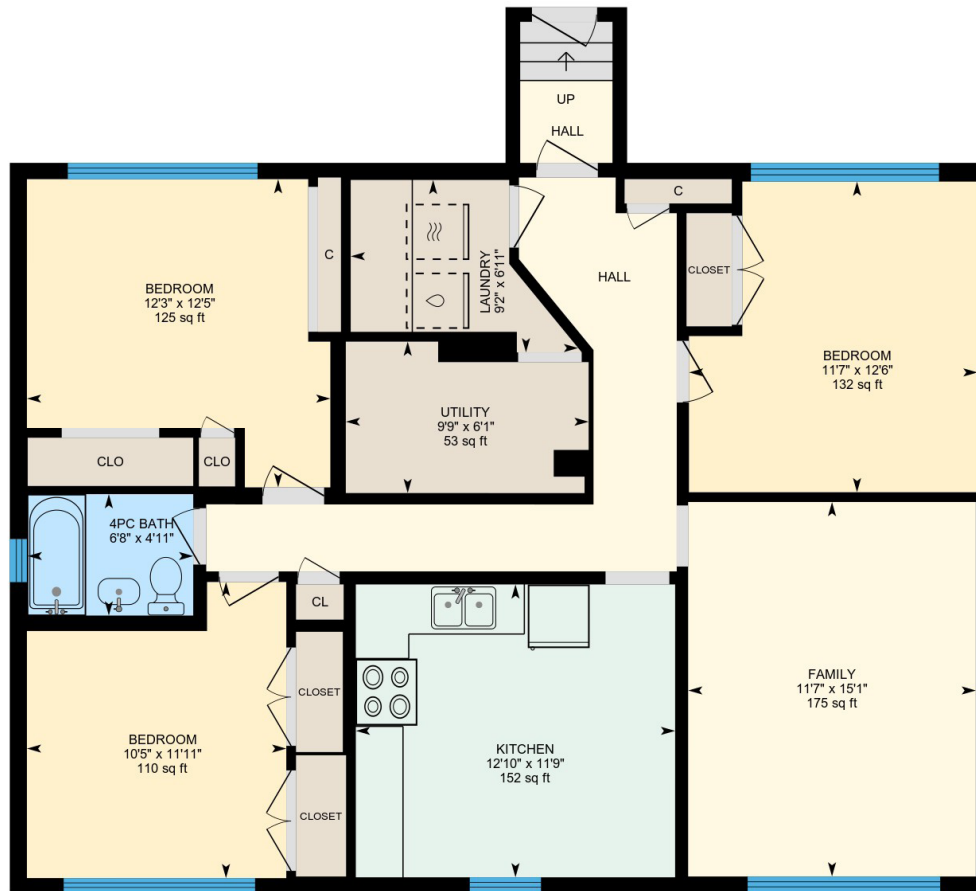

# URBANUPGRADE

2223 21 AVENUE SW | MAIN

403.800.3252 | **RE/MAX House of Real Estate**

Disclaimer: White regions are excluded from total floor area. All room dimensions and floor areas must be considered approximate and should not be relied upon without independent verification.

# URBANUPGRADE

2223 21 AVENUE SW | LOWER

403.800.3252 | **RE/MAX House of Real Estate**

Disclaimer: White regions are excluded from total floor area. All room dimensions and floor areas must be considered approximate and should not be relied upon without independent verification.