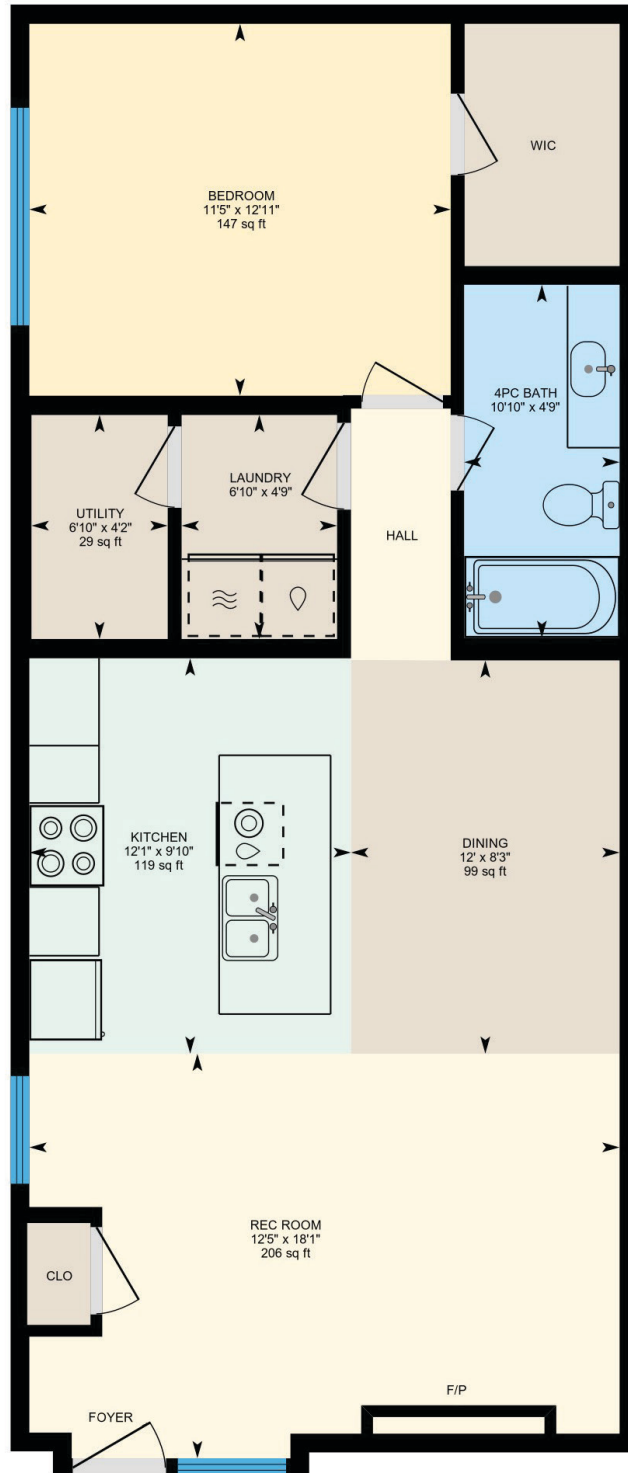

228 20 AVENUE NW | MAIN

Disclaimer: Floorplans are for demonstrative purposes and should not be relied upon without independent verification. Room dimensions and floor areas are considered approximate and should not be relied upon without independent verification.

228 20 AVENUE NW | UPPER

Disclaimer: Floorplans are for demonstrative purposes and should not be relied upon without independent verification. Room dimensions and floor areas are considered approximate and should not be relied upon without independent verification.

228 20 AVENUE NW | LOWER

Disclaimer: Floorplans are for demonstrative purposes and should not be relied upon without independent verification. Room dimensions and floor areas are considered approximate and should not be relied upon without independent verification.