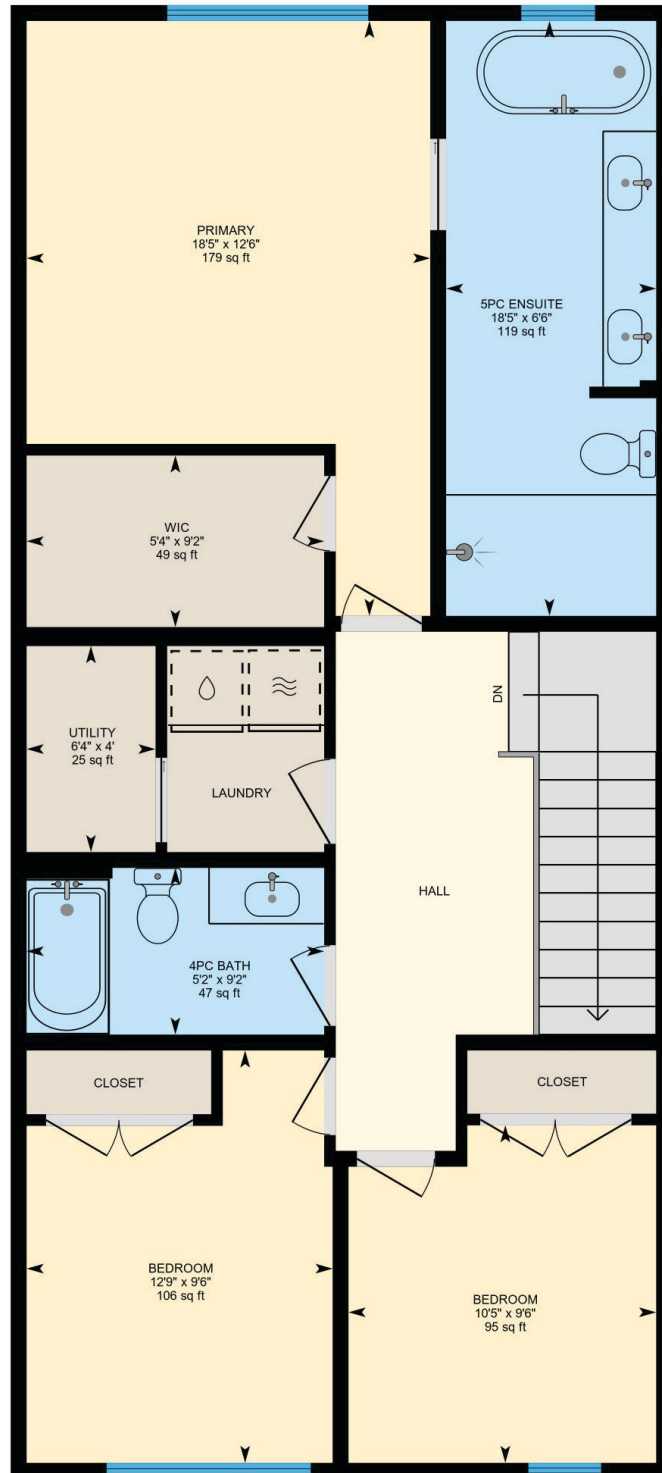

228 20 AVENUE NW | MAIN

Disclaimer: Floorplans are for demonstrative purposes and should not be relied upon without independent verification. Room dimensions and floor areas are considered approximate and should not be relied upon without independent verification.

228 20 AVENUE NW | UPPER

Disclaimer: Floorplans are for demonstrative purposes and should not be relied upon without independent verification. Room dimensions and floor areas are considered approximate and should not be relied upon without independent verification.

228 20 AVENUE NW | LOWER

Disclaimer: Floorplans are for demonstrative purposes and should not be relied upon without independent verification. Room dimensions and floor areas are considered approximate and should not be relied upon without independent verification.