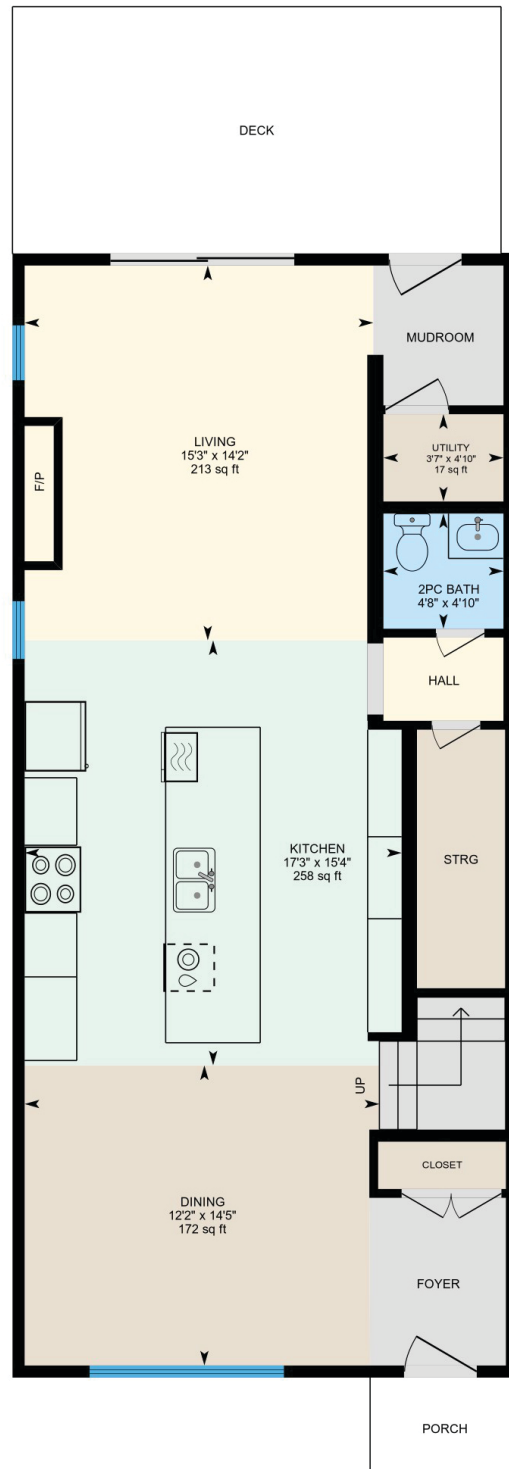

228 20 AVENUE NW | MAIN

Disclaimer: Floorplans are for demonstrative purposes and should not be relied upon without independent verification. Room dimensions and floor areas are considered approximate and should not be relied upon without independent verification.

228 20 AVENUE NW | UPPER

Disclaimer: Floorplans are for demonstrative purposes and should not be relied upon without independent verification. Room dimensions and floor areas are considered approximate and should not be relied upon without independent verification.

228 20 AVENUE NW | LOWER

Disclaimer: Floorplans are for demonstrative purposes and should not be relied upon without independent verification. Room dimensions and floor areas are considered approximate and should not be relied upon without independent verification.