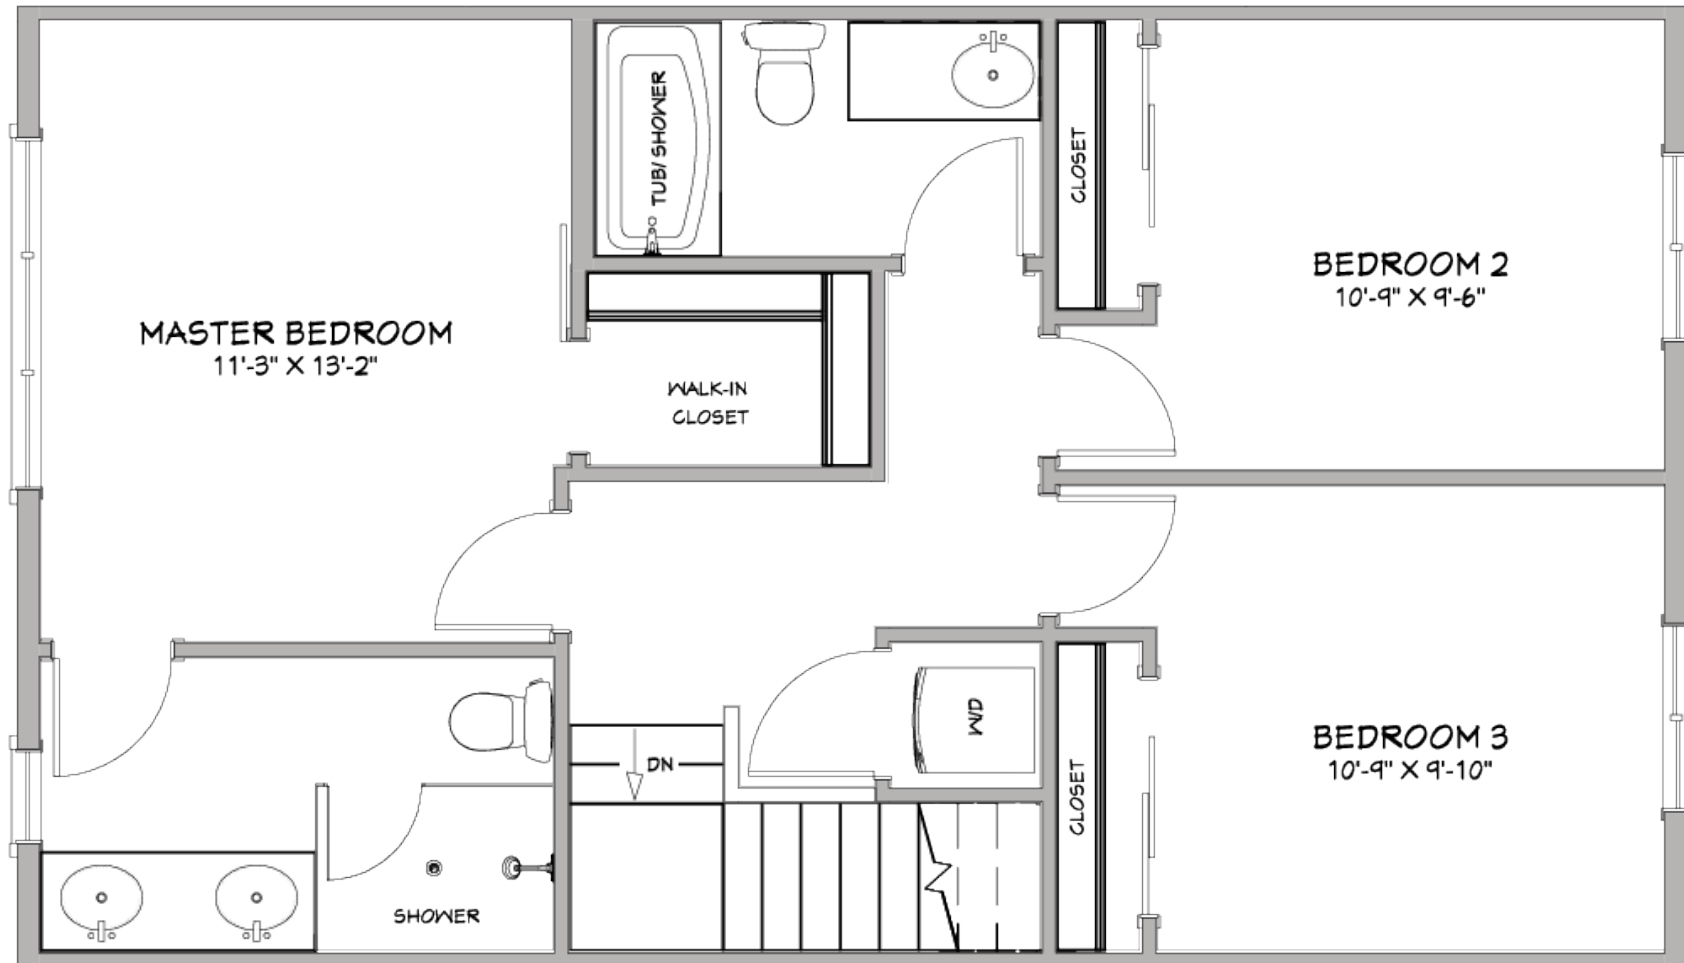

WALTON TOWNS | 2179 49 AVENUE SW | UPPER

403.800.3252 | **URBANUPGRADE & NEWINFILLS**