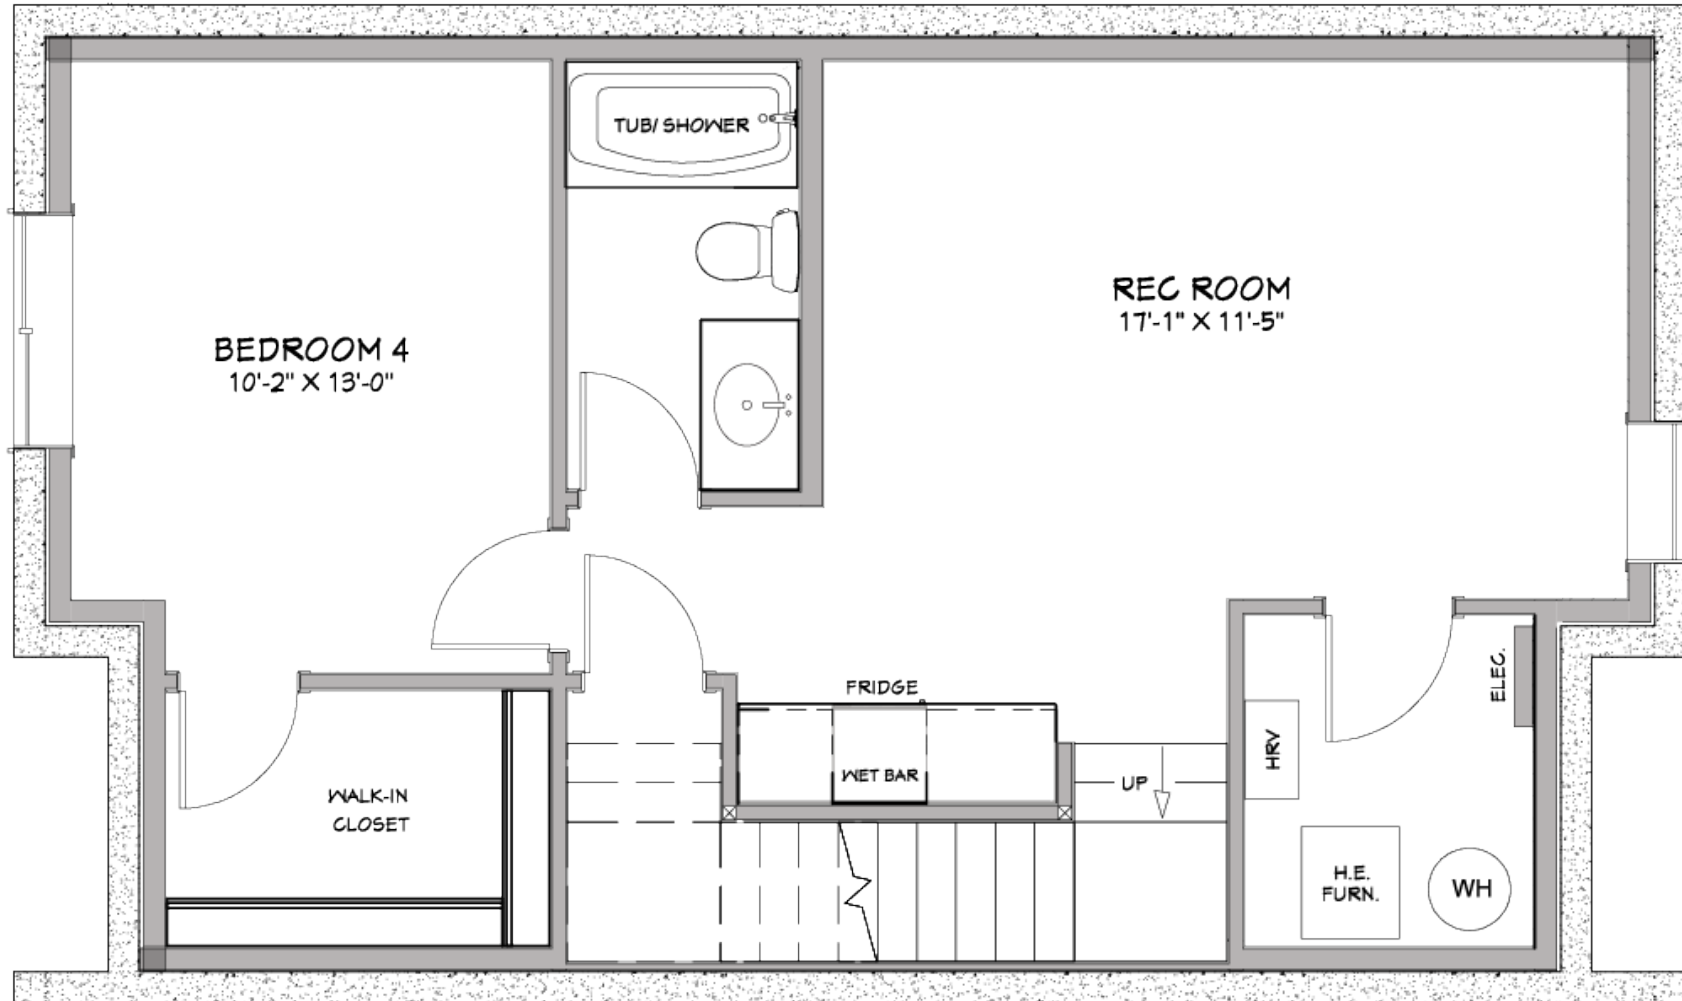

WALTON TOWNS | 2179 49 AVENUE SW | LOWER

403.800.3252 | **URBANUPGRADE & NEWINFILLS**

Disclaimer: White regions are excluded from total floor area. All room dimensions and floor areas must be considered approximate and should not be relied upon without independent verification.