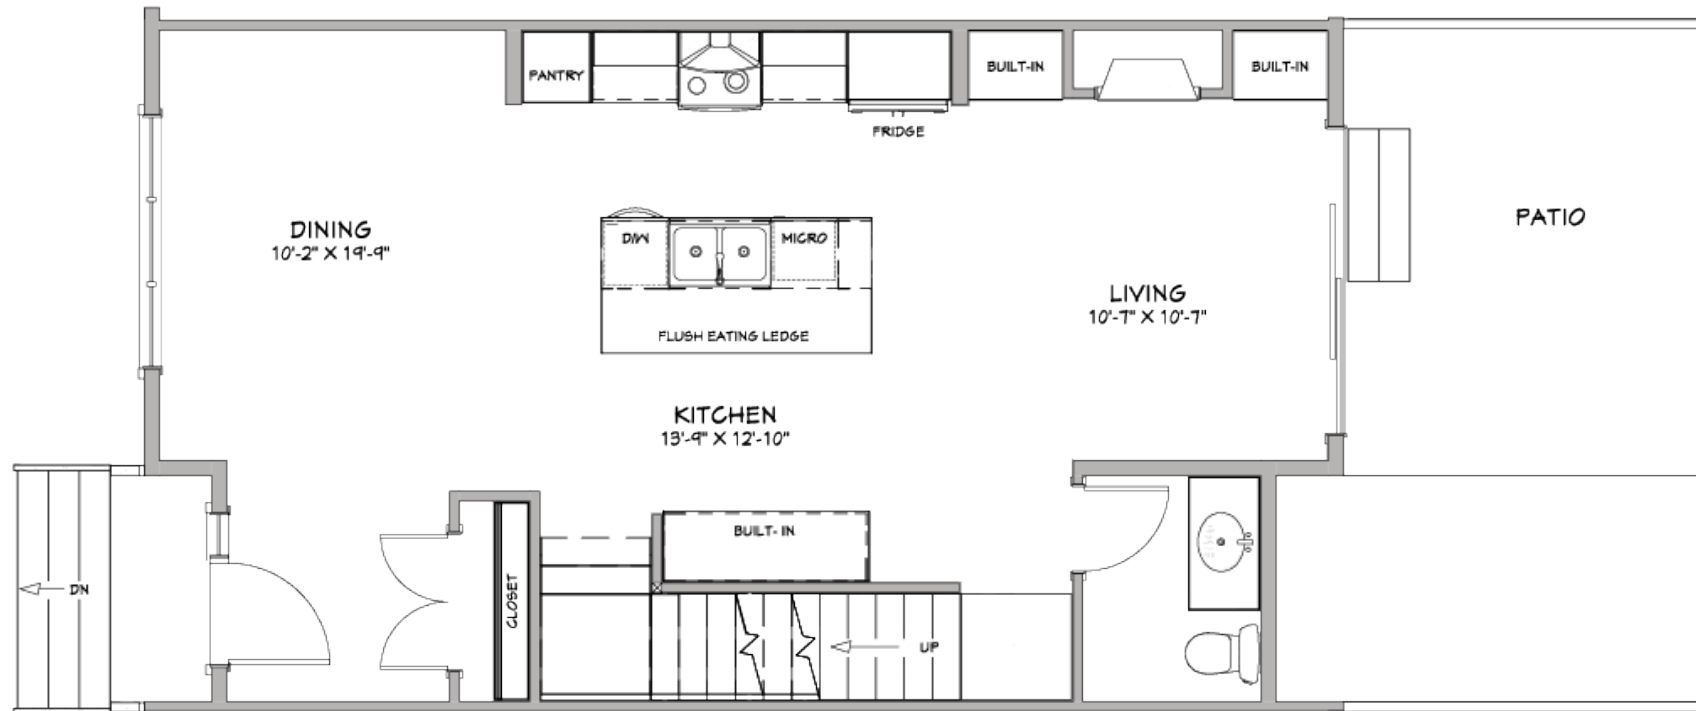

WALTON TOWNS | 2179 49 AVENUE SW | MAIN

403.800.3252 | URBANUPGRADE & NEWINFILLS

Disclaimer: White regions are excluded from total floor area. All room dimensions and floor areas must be considered approximate and should not be relied upon without independent verification.