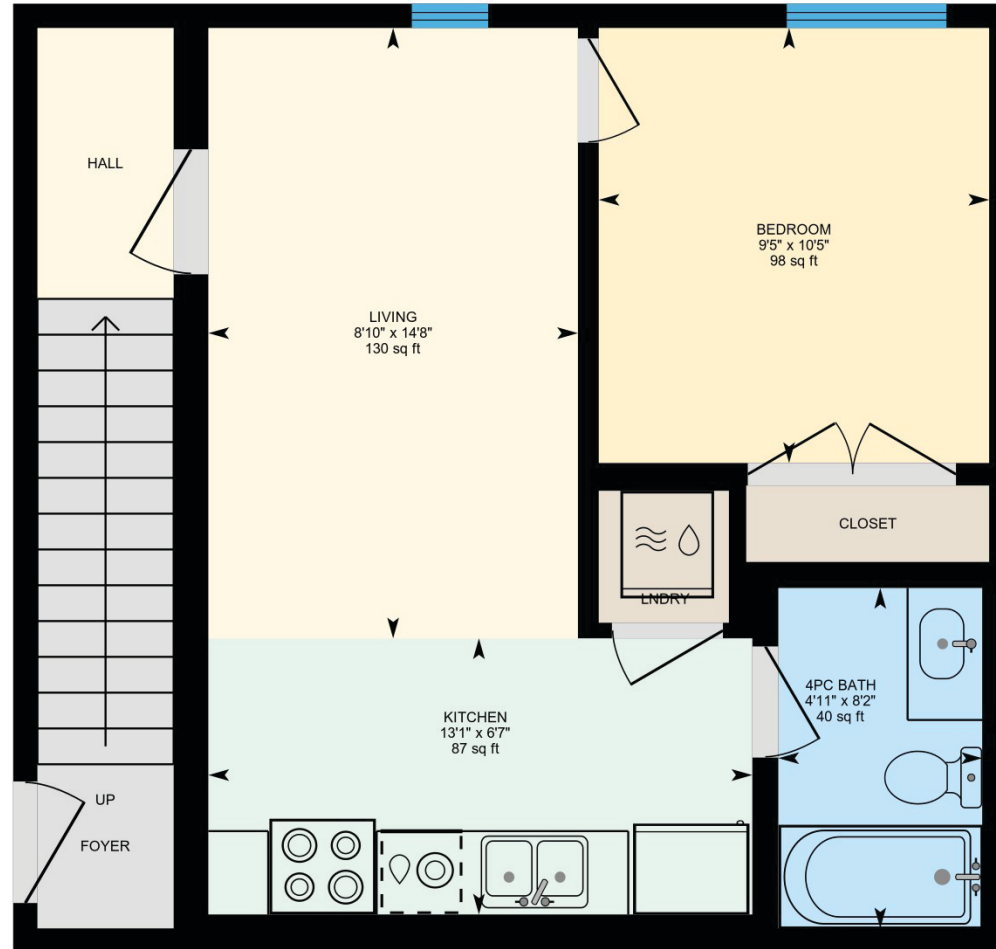

219 7 AVENUE NE | CARRIAGE SUITE

403.800.3252 | **RE/MAX House of Real Estate**