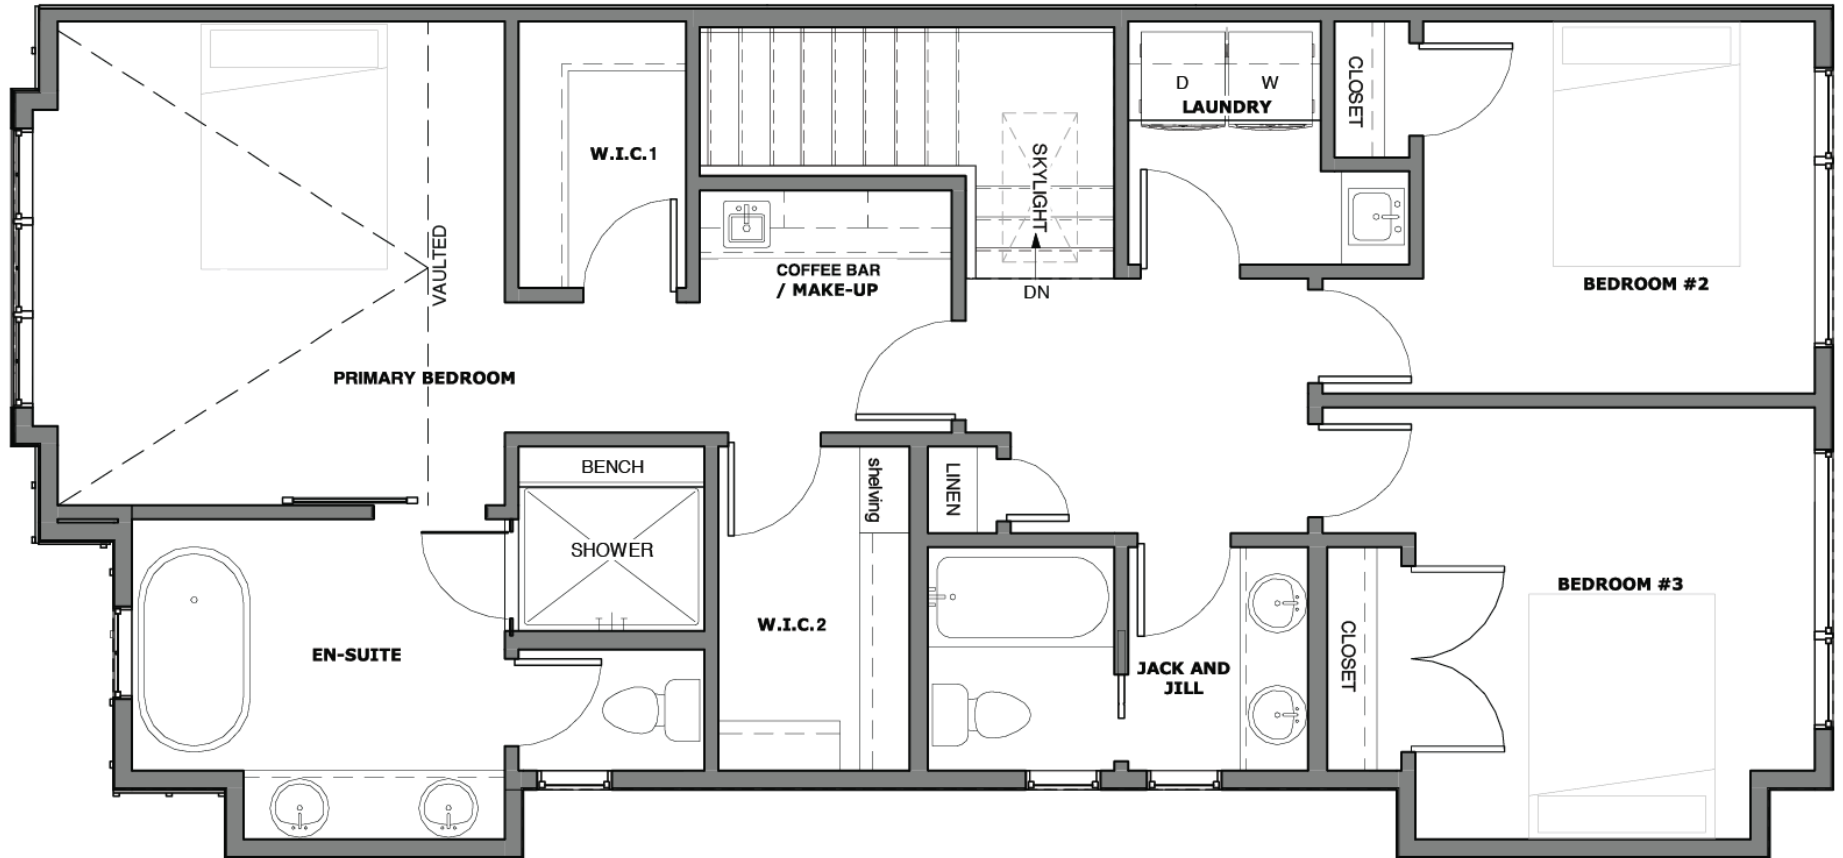

4629 70 STREET NW | MAIN

403.800.3212 | **RE/MAX** House of Real Estate

4629 70 STREET NW | UPPER

403.800.3212 | **RE/MAX** House of Real Estate

4629 70 STREET NW | LOWER

403.800.3212 | **RE/MAX** House of Real Estate