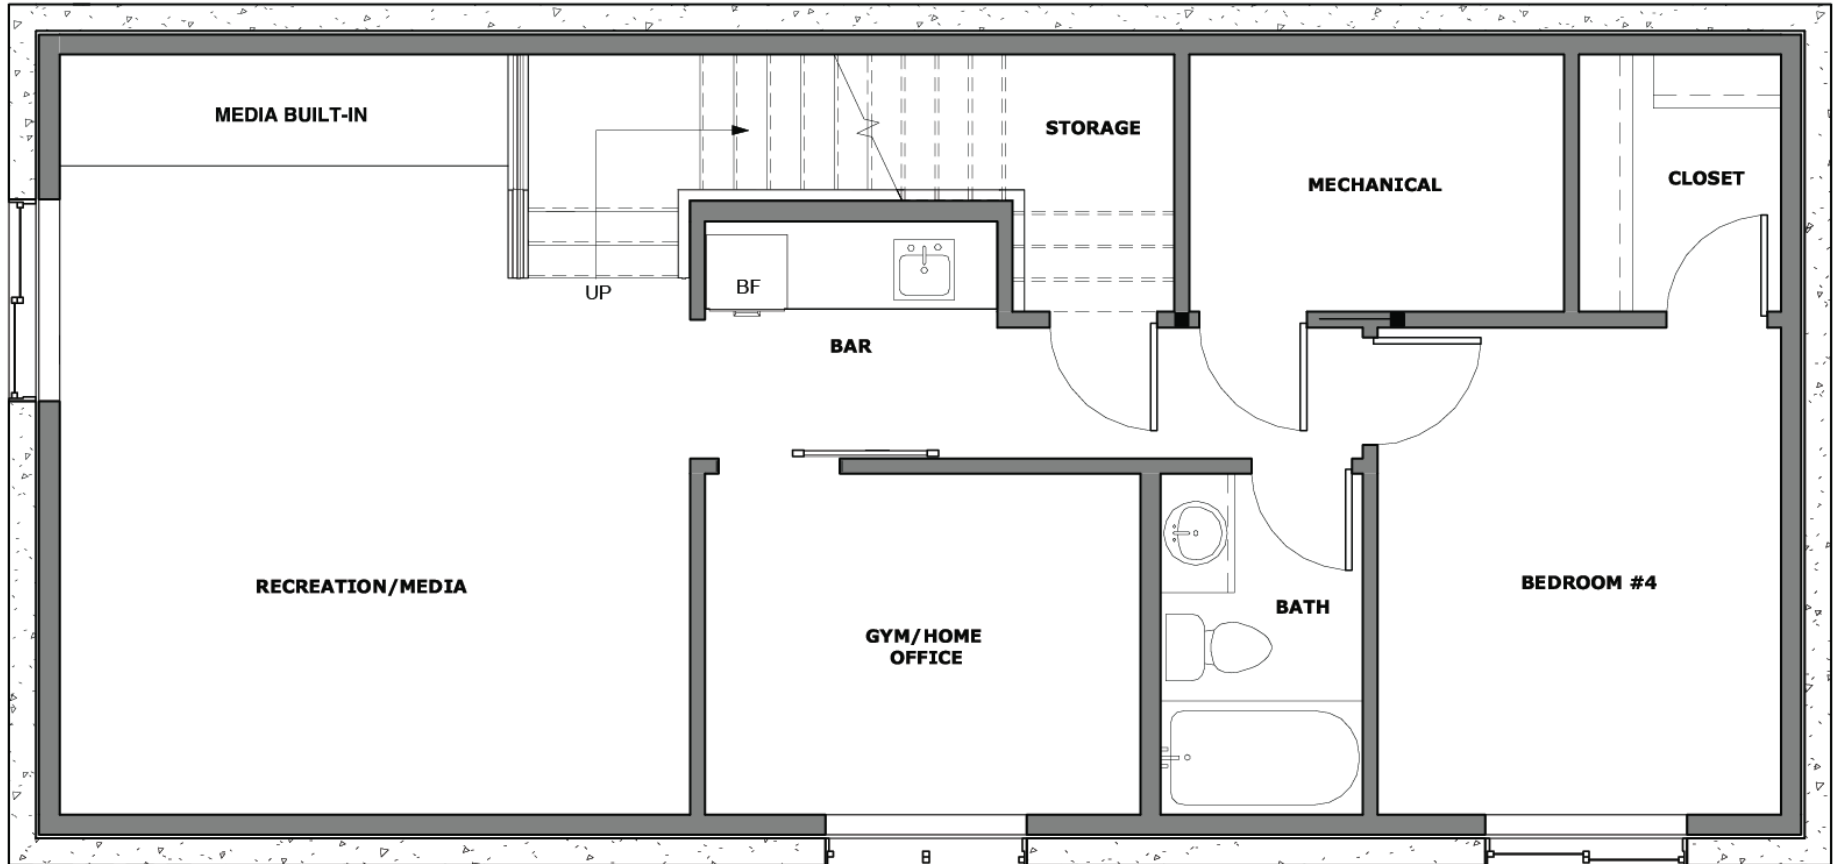

4629 70 STREET NW | MAIN

403.800.3212 | **RE/MAX** House of Real Estate

4629 70 STREET NW | UPPER

403.800.3212 | **RE/MAX** House of Real Estate

4629 70 STREET NW | LOWER

403.800.3212 | **RE/MAX** House of Real Estate