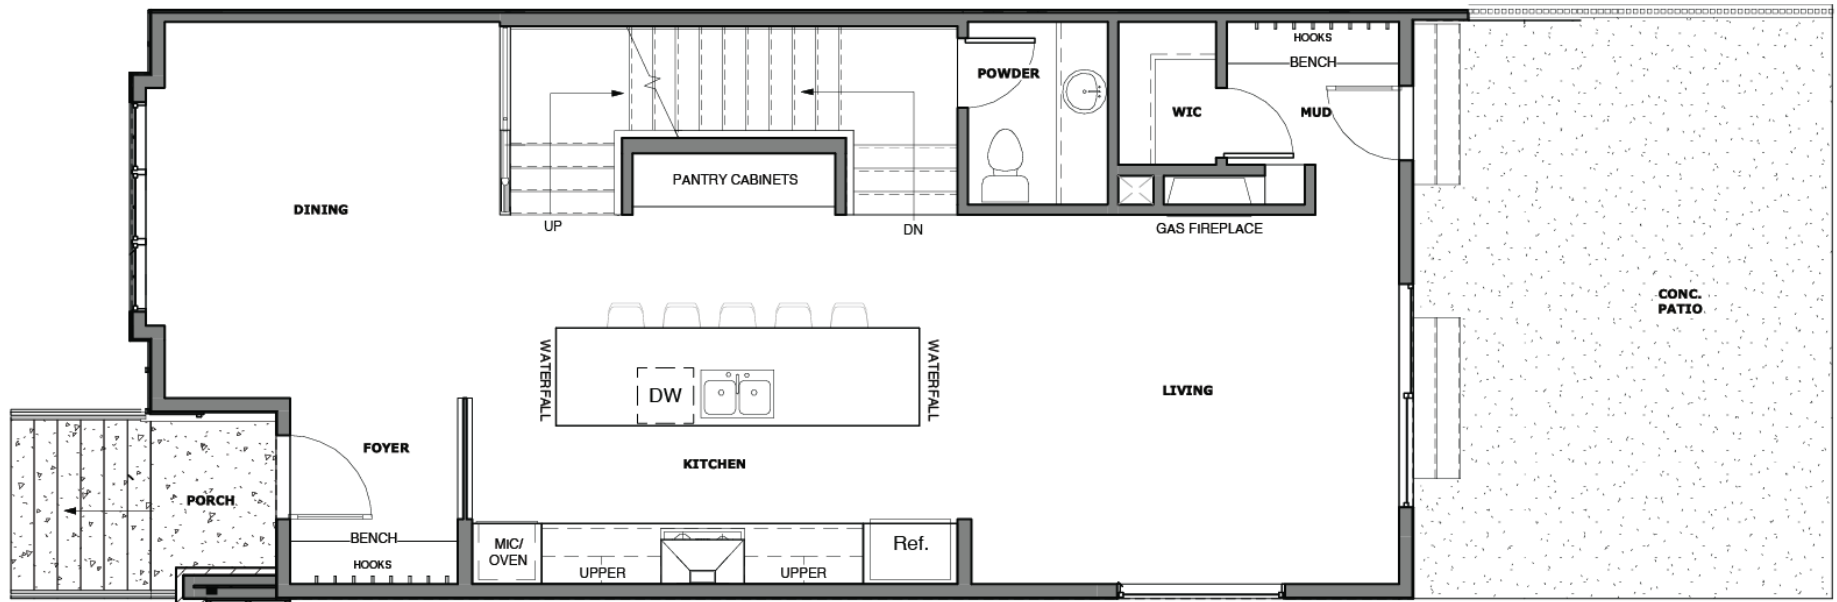

4629 70 STREET NW | MAIN

403.800.3212 | **RE/MAX** House of Real Estate

4629 70 STREET NW | UPPER

403.800.3212 | **RE/MAX** House of Real Estate

4629 70 STREET NW | LOWER

403.800.3212 | **RE/MAX** House of Real Estate