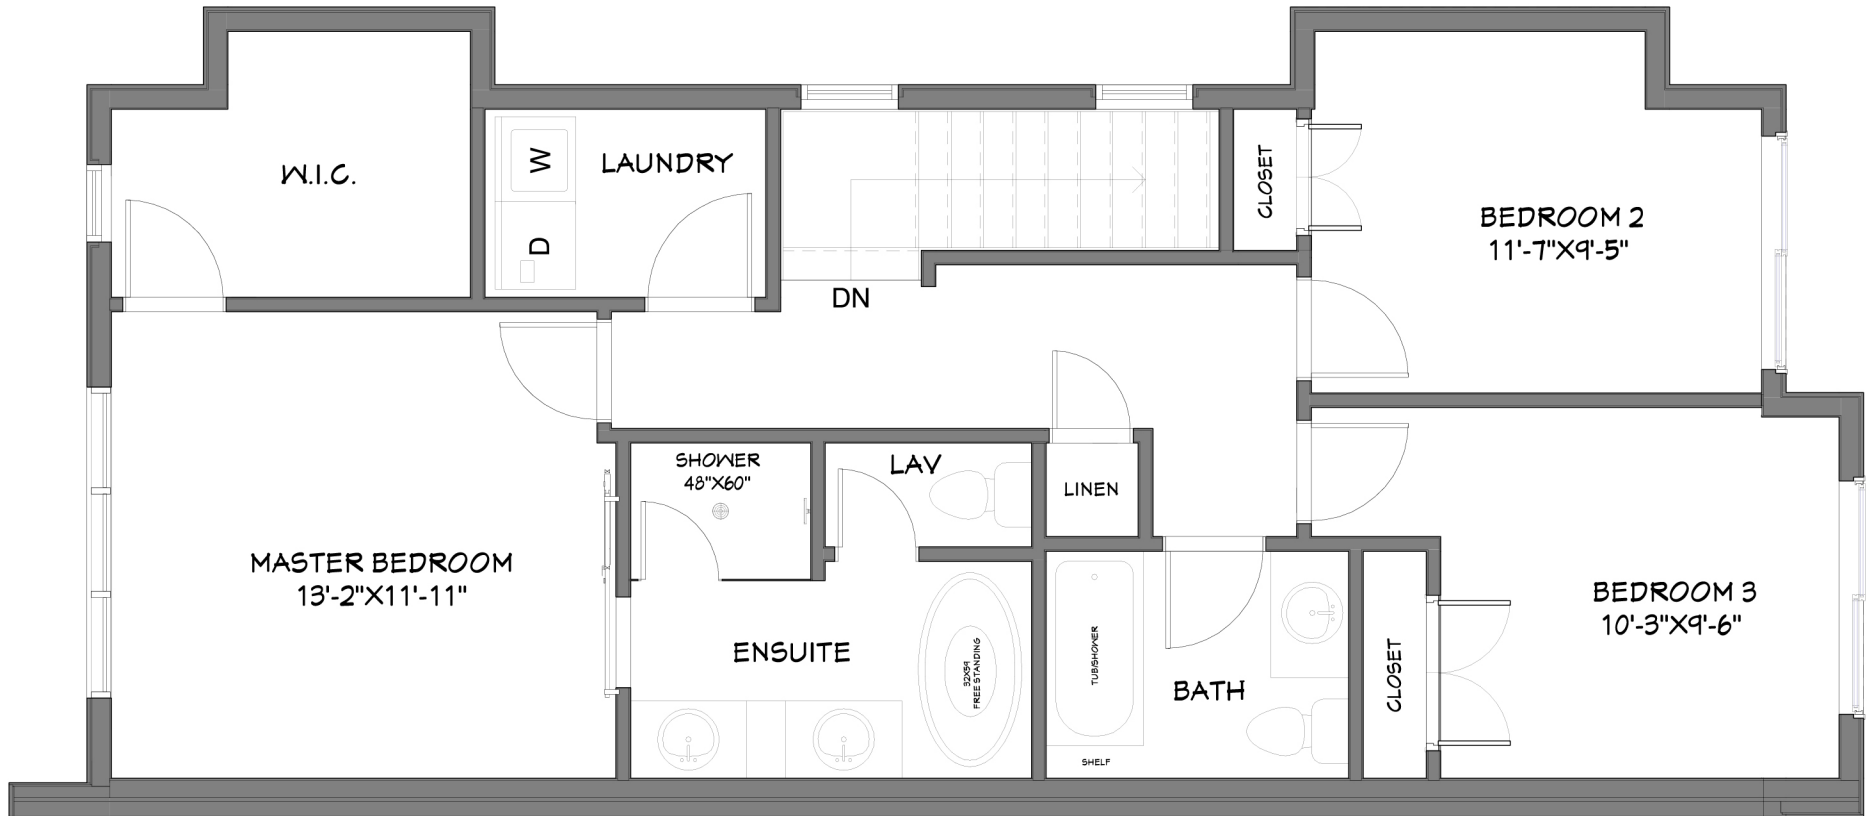

NEWINFILLS.CA

915 REMINGTON ROAD NE | NORTH UNIT | UPPER

403.800.3252 | URBANUPGRADE & NEWINFILLS

Disclaimer: White regions are excluded from total floor area. All room dimensions and floor areas must be considered approximate and should not be relied upon without independent verification.