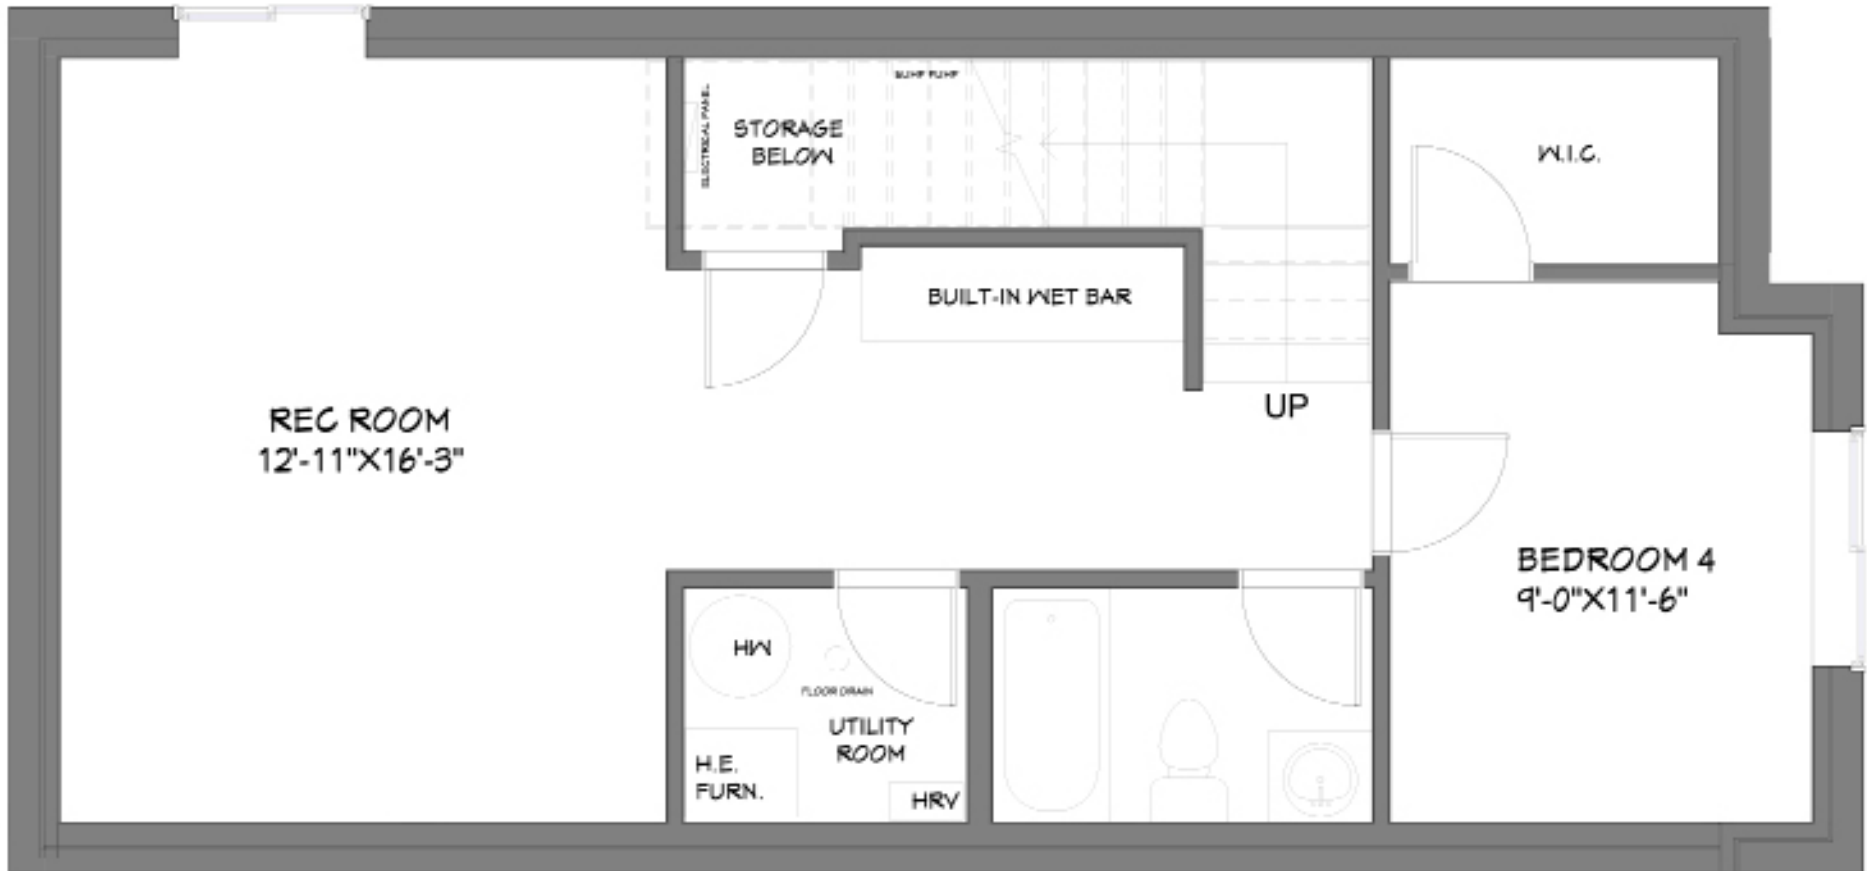

NEWINFILLS.CA

915 REMINGTON ROAD NE | NORTH UNIT | LOWER

403.800.3252 | URBANUPGRADE & NEWINFILLS

Disclaimer: White regions are excluded from total floor area. All room dimensions and floor areas must be considered approximate and should not be relied upon without independent verification.