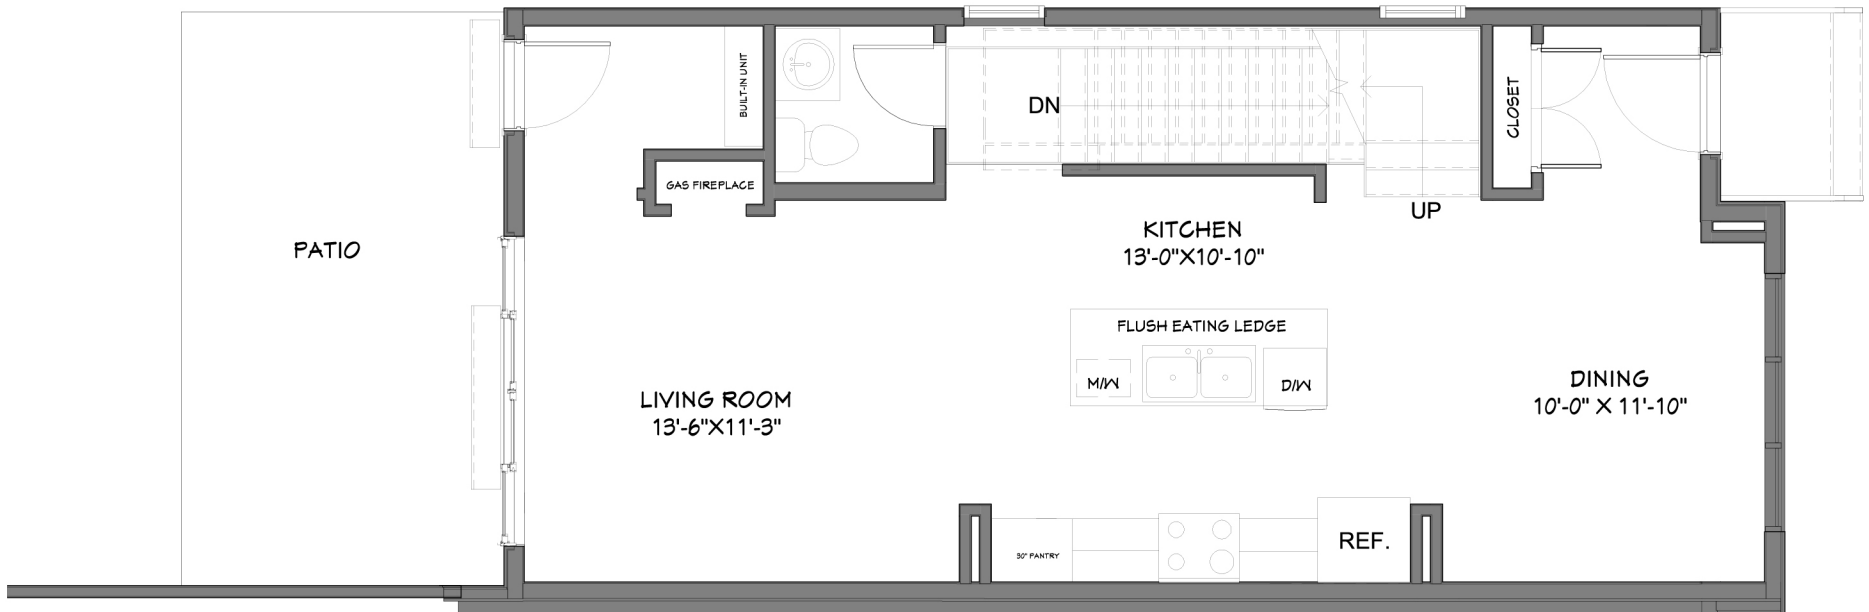

915 REMINGTON ROAD NE | NORTH UNIT | MAIN

403.800.3252 | URBANUPGRADE & NEWINFILLS

Disclaimer: White regions are excluded from total floor area. All room dimensions and floor areas must be considered approximate and should not be relied upon without independent verification.