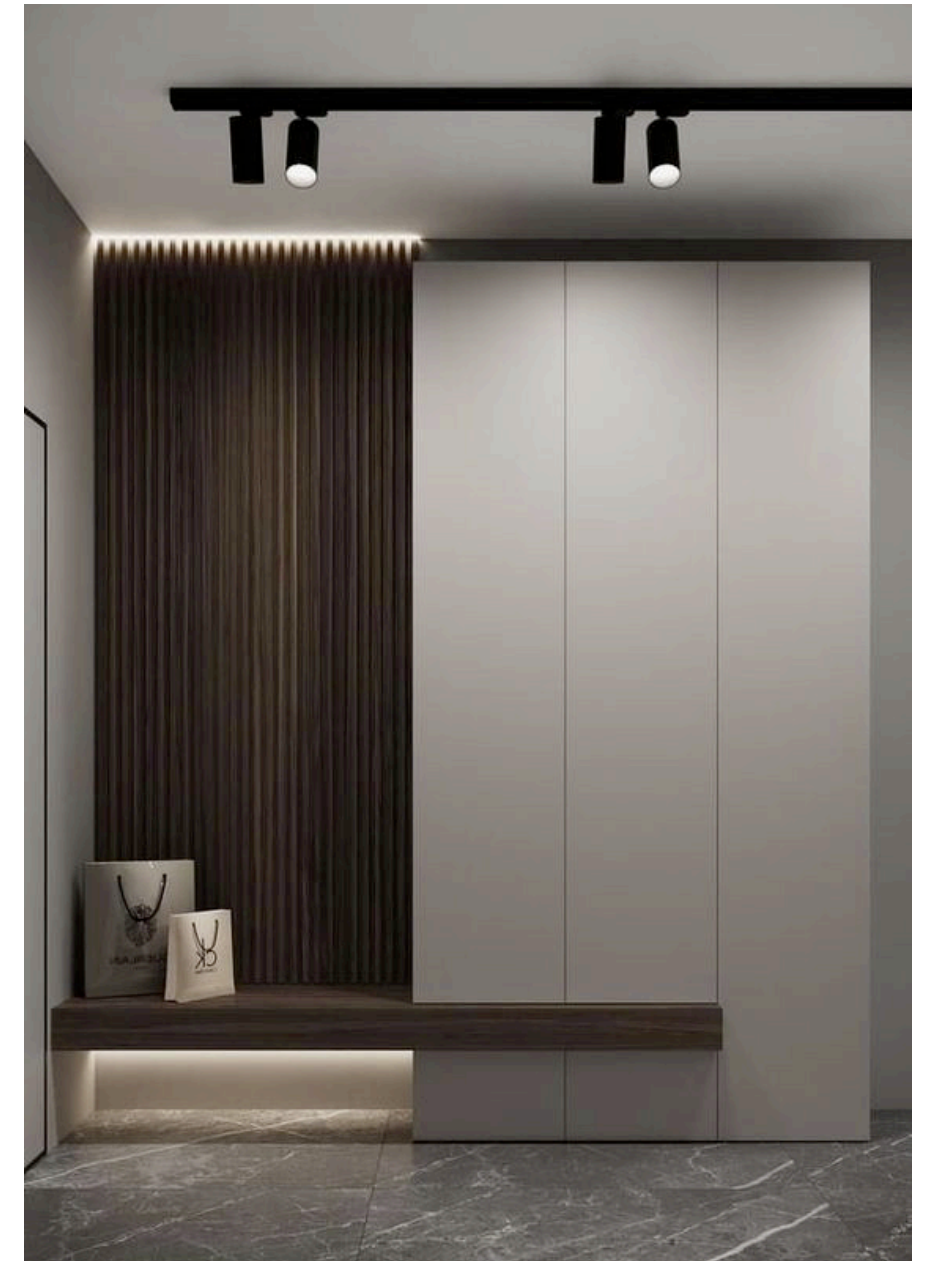

DESIGN ELEMENTS:
BRASS ACCENTS | ORGANIC SHAPES | FEATURE WALLS