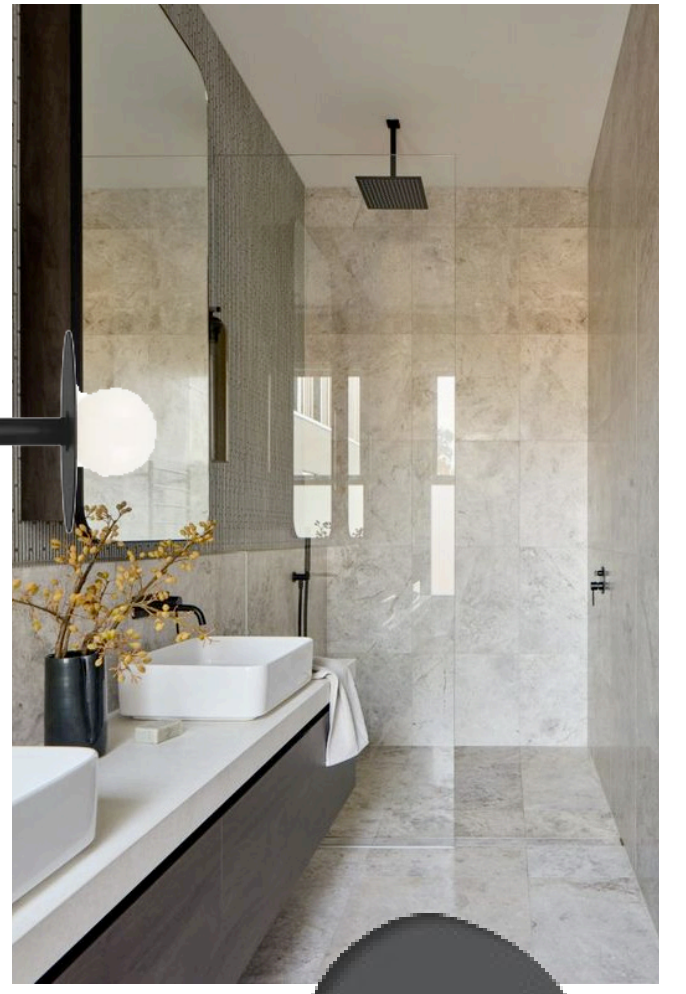

2030 ALEXANDER STREET SE

EGID

NO. 01 - DESIGN CONCEPT

2030 ALEXANDER STREET SE
DESIGN CONCEPT

*Step out of the ordinary and in to calming cohesion
with a hint of unsuspecting luxury. Drawing on
European grandeur and nature's unrivalled
tranquility, this home is an intentional balance of
drama, texture, and tone.*

ENSUITE CONCEPT

SERENE | ELEGANT | OASIS

COUNTERTOP

PRIMARY MILLWORK

TILE

MOODBOARD

BOLD
 SOPHISTICATED
 MASCULINE
 EDGEY
 WARM
 DRAMATIC

EGID