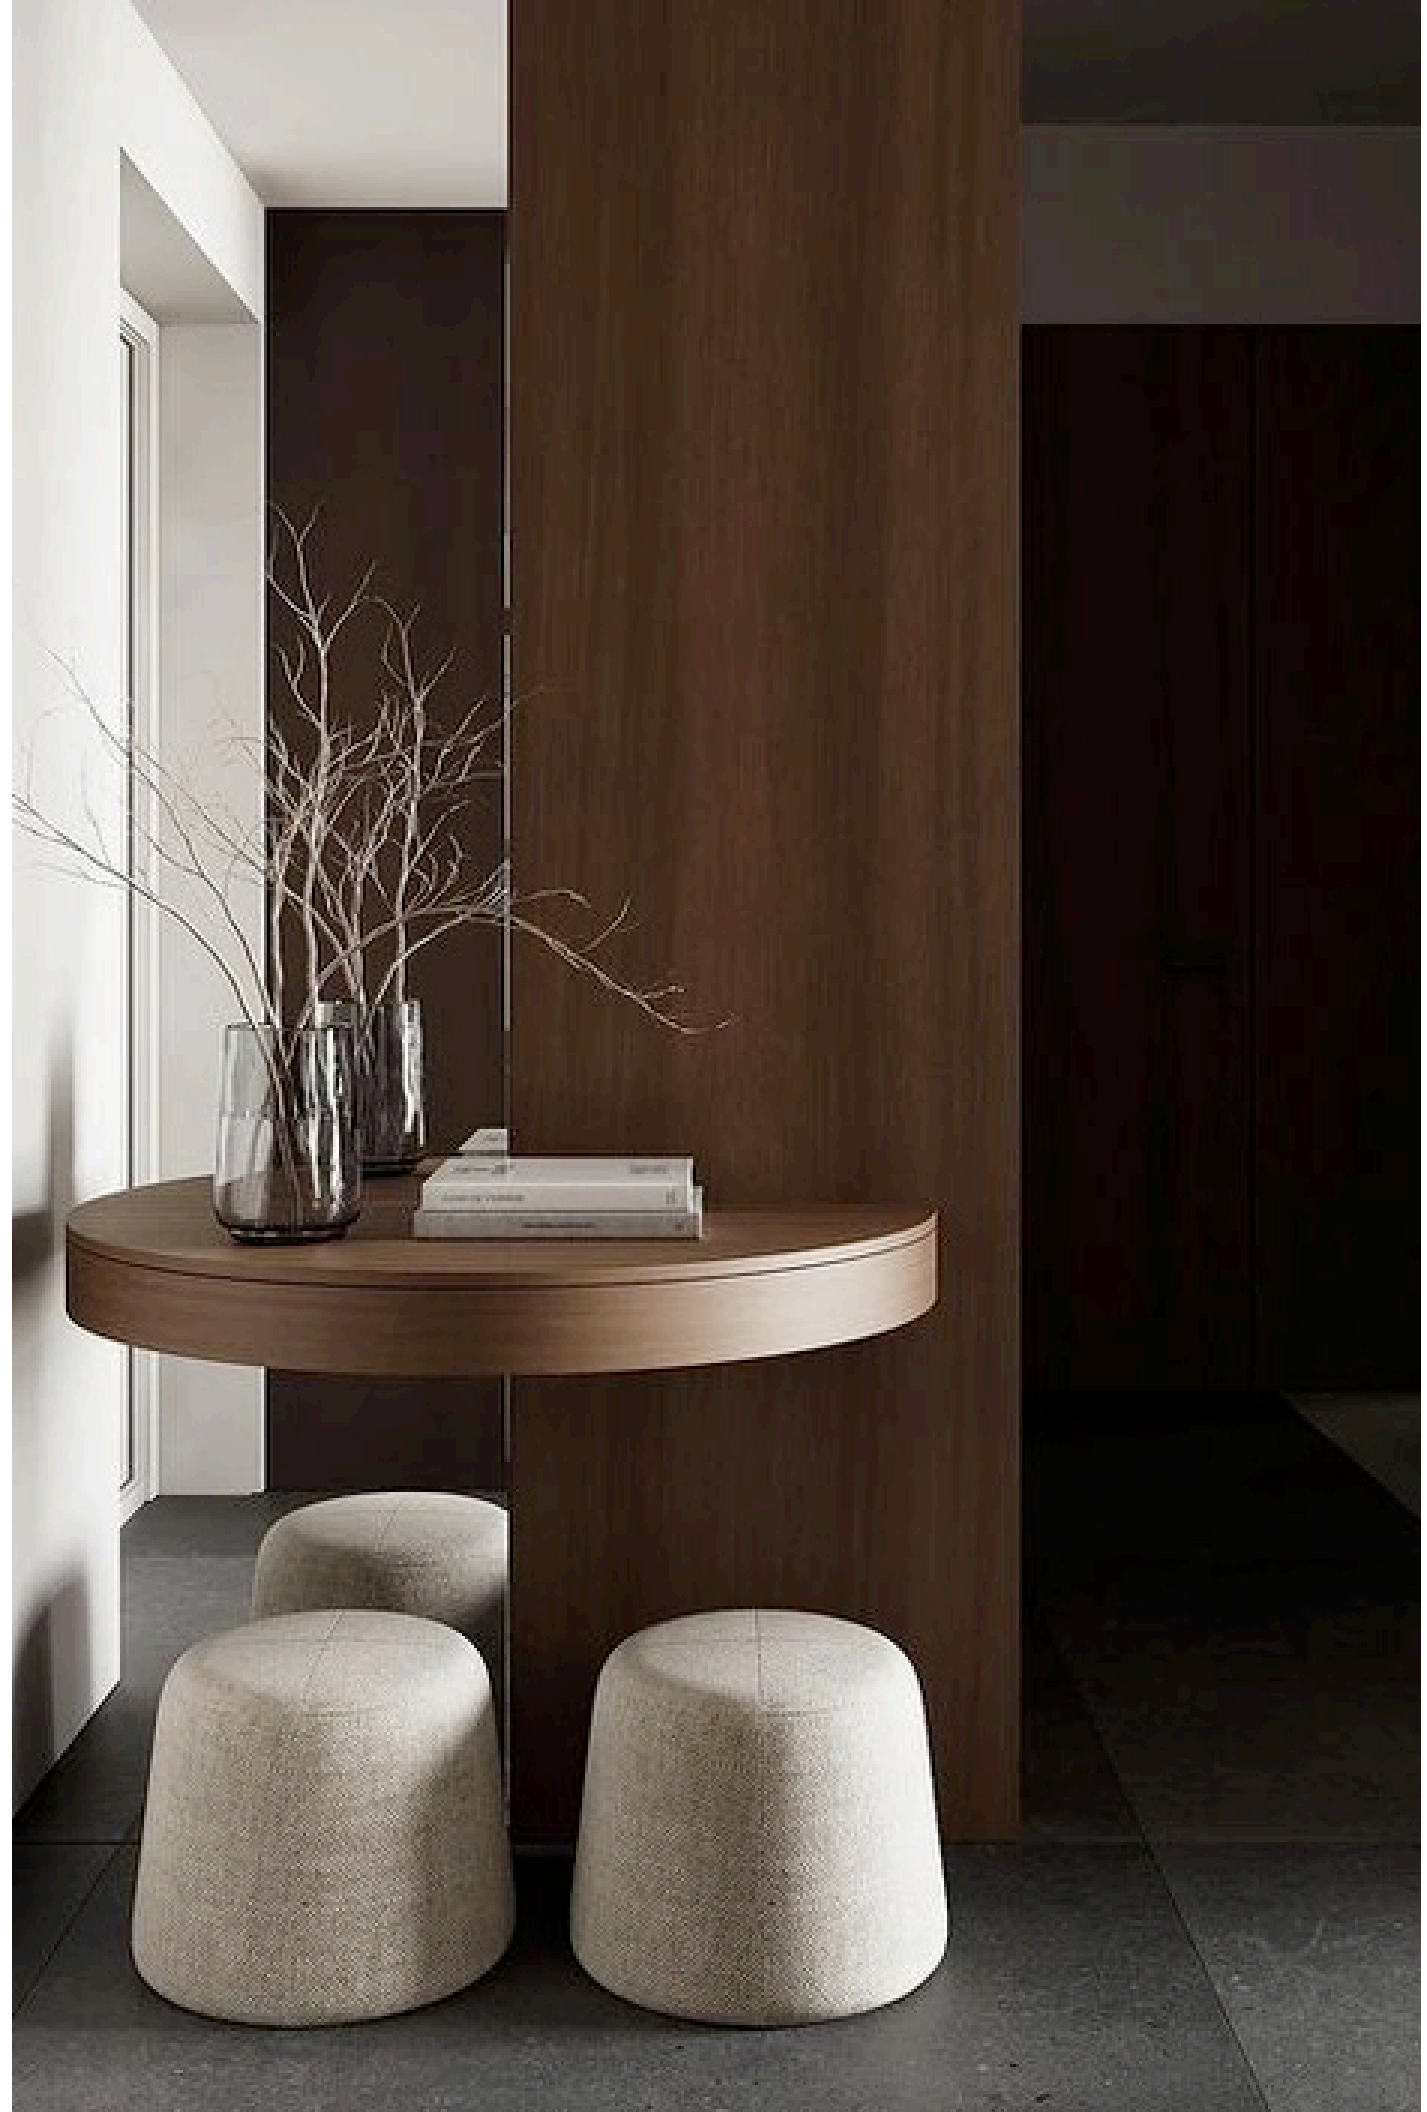

2030 ALEXANDER STREET SE

EGID

NO. 01 - DESIGN CONCEPT

2030 ALEXANDER STREET SE
DESIGN CONCEPT

*Step out of the ordinary and in to calming cohesion
with a hint of unsuspecting luxury. Drawing on
European grandeur and nature's unrivalled
tranquility, this home is an intentional balance of
drama, texture, and tone.*

EGID

EGID

* Images shown are to depict concept only - Actual finishes may vary.

BOLD | MOODY | ELEVATED

ramsay RESIDENCE

KITCHEN CONCEPT

SOPHISTICATED | WARM | INVITING

COUNTERTOP

PRIMARY MILLWORK

FLOORING

MOODBOARD

DESIGN ELEMENTS:
BRASS ACCENTS | ORGANIC SHAPES | FEATURE WALLS

COUNTERTOP

PRIMARY MILLWORK

FLOORING

DESIGN ELEMENTS:
WARM TONES | MOODY AESTHETIC | STORAGE