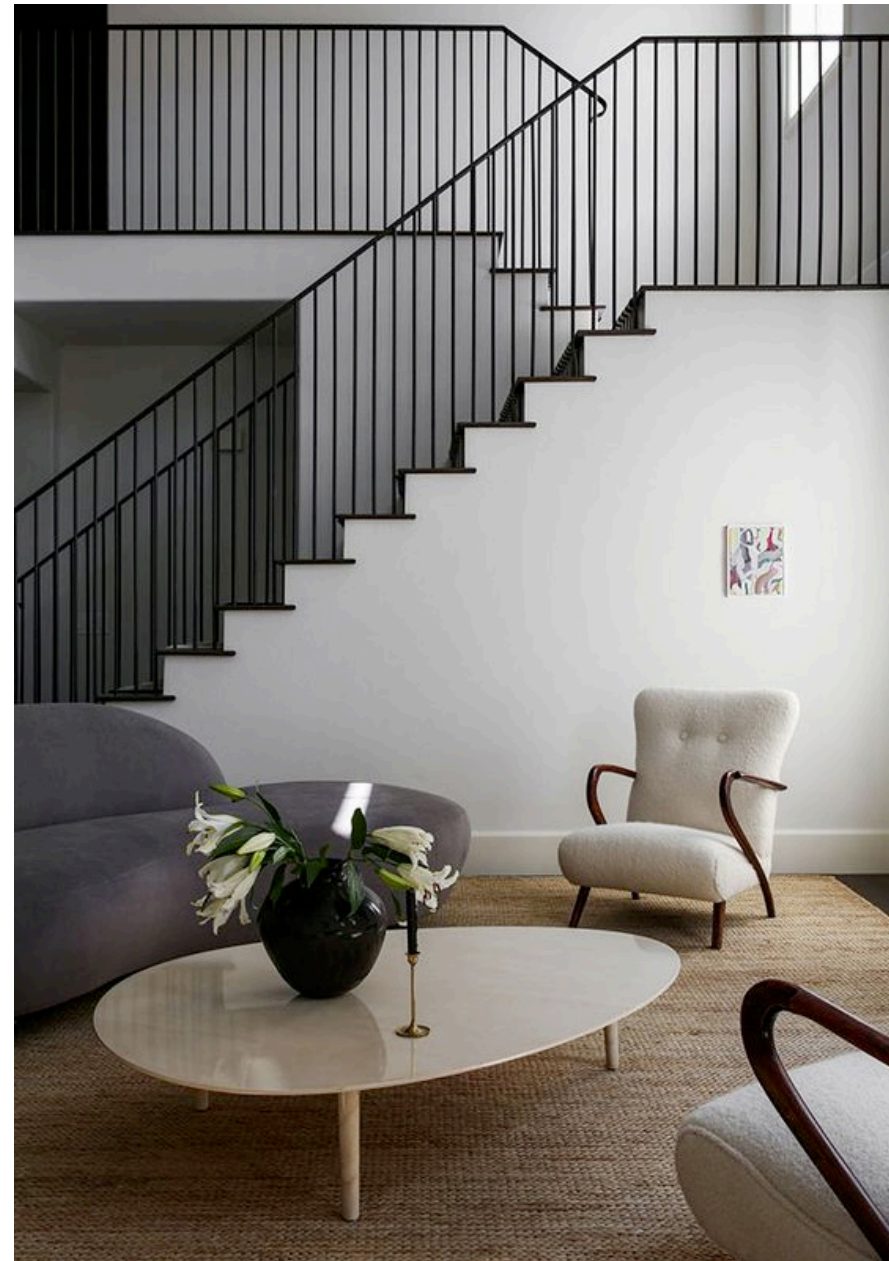

DESIGN ELEMENTS:
BRASS ACCENTS | ORGANIC SHAPES | FEATURE WALLS