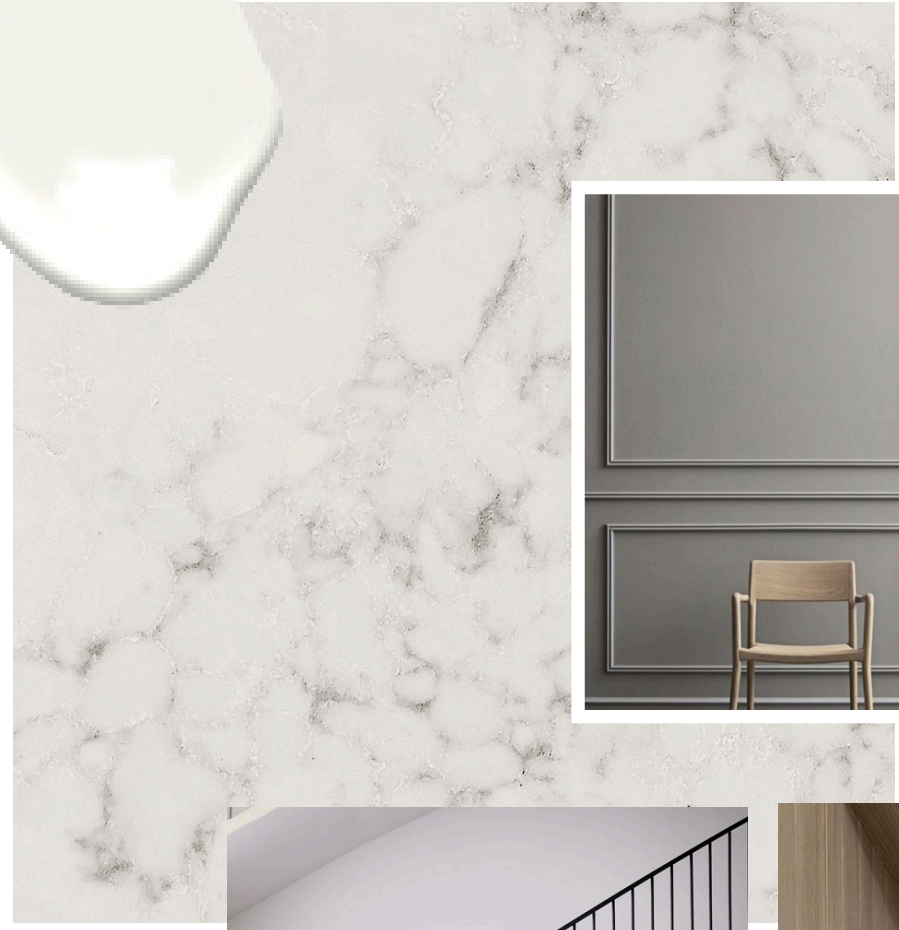

2030 ALEXANDER STREET SE

EGID

NO. 01 - DESIGN CONCEPT

2030 ALEXANDER STREET SE
DESIGN CONCEPT

*Step out of the ordinary and in to calming cohesion
with a hint of unsuspecting luxury. Drawing on
European grandeur and nature's unrivalled
tranquility, this home is an intentional balance of
drama, texture, and tone.*

ENSUITE CONCEPT

SERENE | ELEGANT | OASIS

COUNTERTOP

PRIMARY MILLWORK

TILE

MOODBOARD

BOLD
 SOPHISTICATED
 MASCULINE
 EDGEY
 WARM
 DRAMATIC

EGID