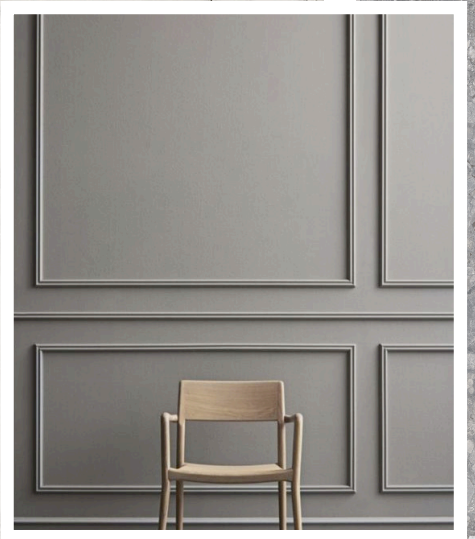

2030 ALEXANDER STREET SE

EGID

NO. 01 - DESIGN CONCEPT

2030 ALEXANDER STREET SE
DESIGN CONCEPT

*Step out of the ordinary and in to calming cohesion
with a hint of unsuspecting luxury. Drawing on
European grandeur and nature's unrivalled
tranquility, this home is an intentional balance of
drama, texture, and tone.*

ENSUITE CONCEPT

SERENE | ELEGANT | OASIS

COUNTERTOP

PRIMARY MILLWORK

TILE

MOODBOARD

BOLD
 SOPHISTICATED
 MASCULINE
 EDGEY
 WARM
 DRAMATIC

EGID