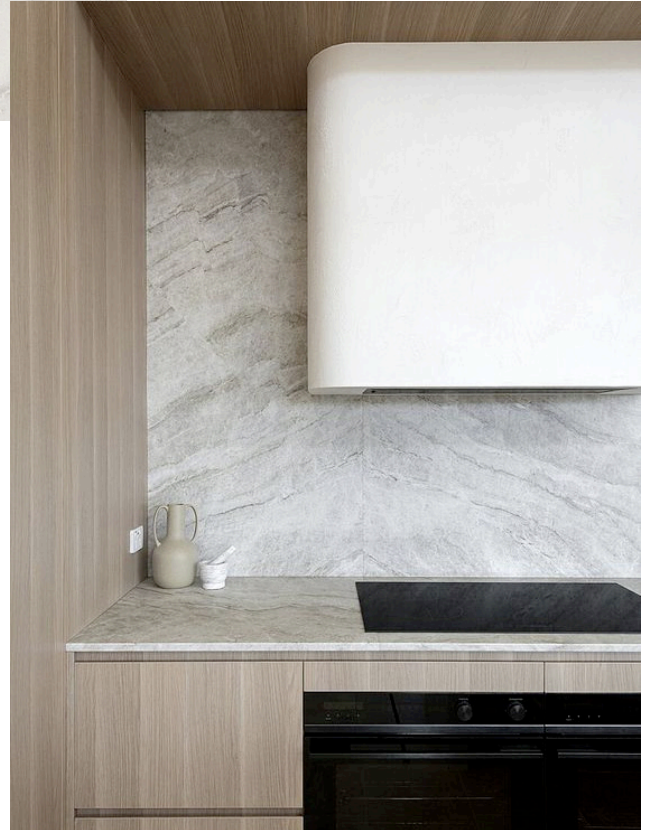

2030 ALEXANDER STREET SE

EGID

NO. 01 - DESIGN CONCEPT

2030 ALEXANDER STREET SE
DESIGN CONCEPT

*Step out of the ordinary and in to calming cohesion
with a hint of unsuspecting luxury. Drawing on
European grandeur and nature's unrivalled
tranquility, this home is an intentional balance of
drama, texture, and tone.*

ENSUITE CONCEPT

SERENE | ELEGANT | OASIS

COUNTERTOP

PRIMARY MILLWORK

TILE

MOODBOARD

BOLD
 SOPHISTICATED
 MASCULINE
 EDGEY
 WARM
 DRAMATIC

EGID