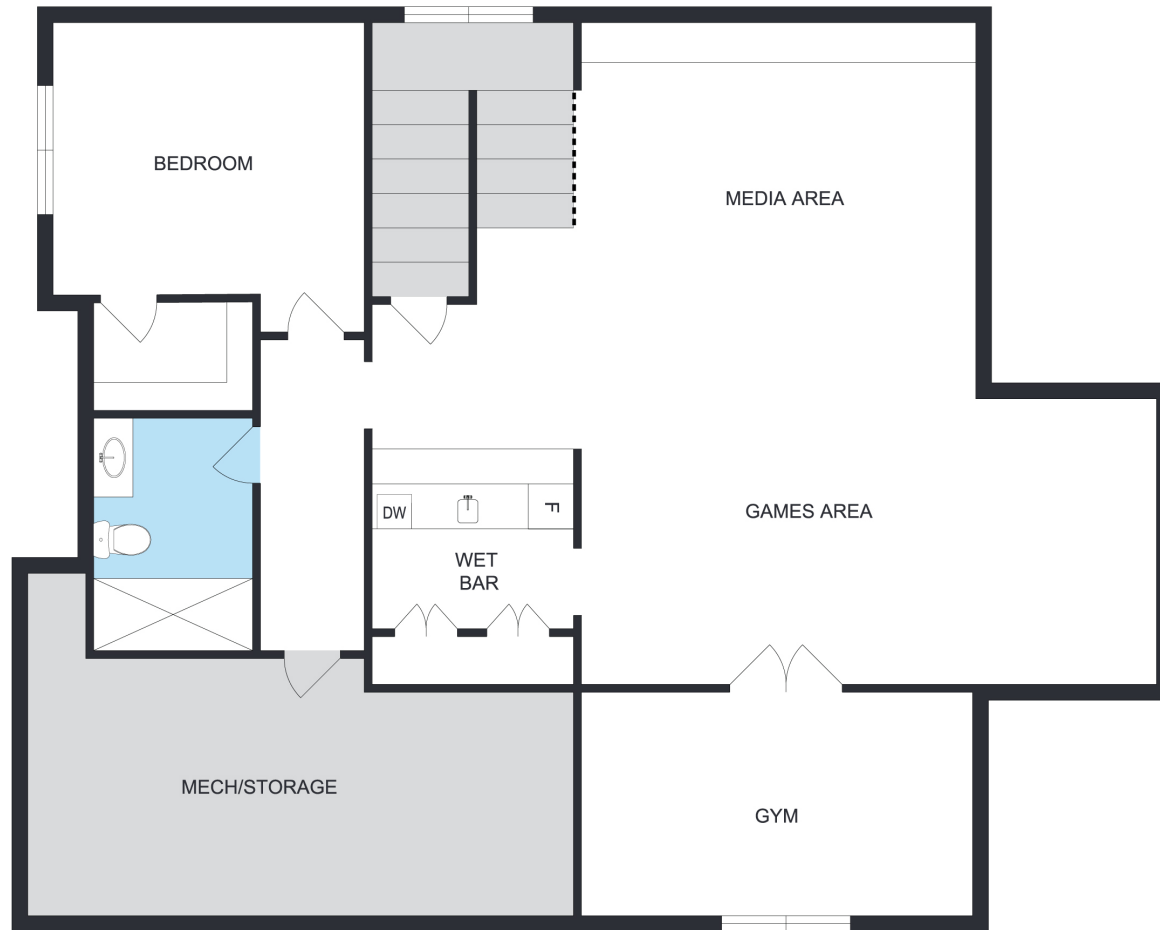

2401 MORRISON STREET SW | MAIN

403.800.3252 | **RE/MAX House of Real Estate**

2401 MORRISON STREET SW | UPPER

403.800.3252 | **RE/MAX House of Real Estate**

2401 MORRISON STREET SW | LOWER

403.800.3252 | **RE/MAX House of Real Estate**