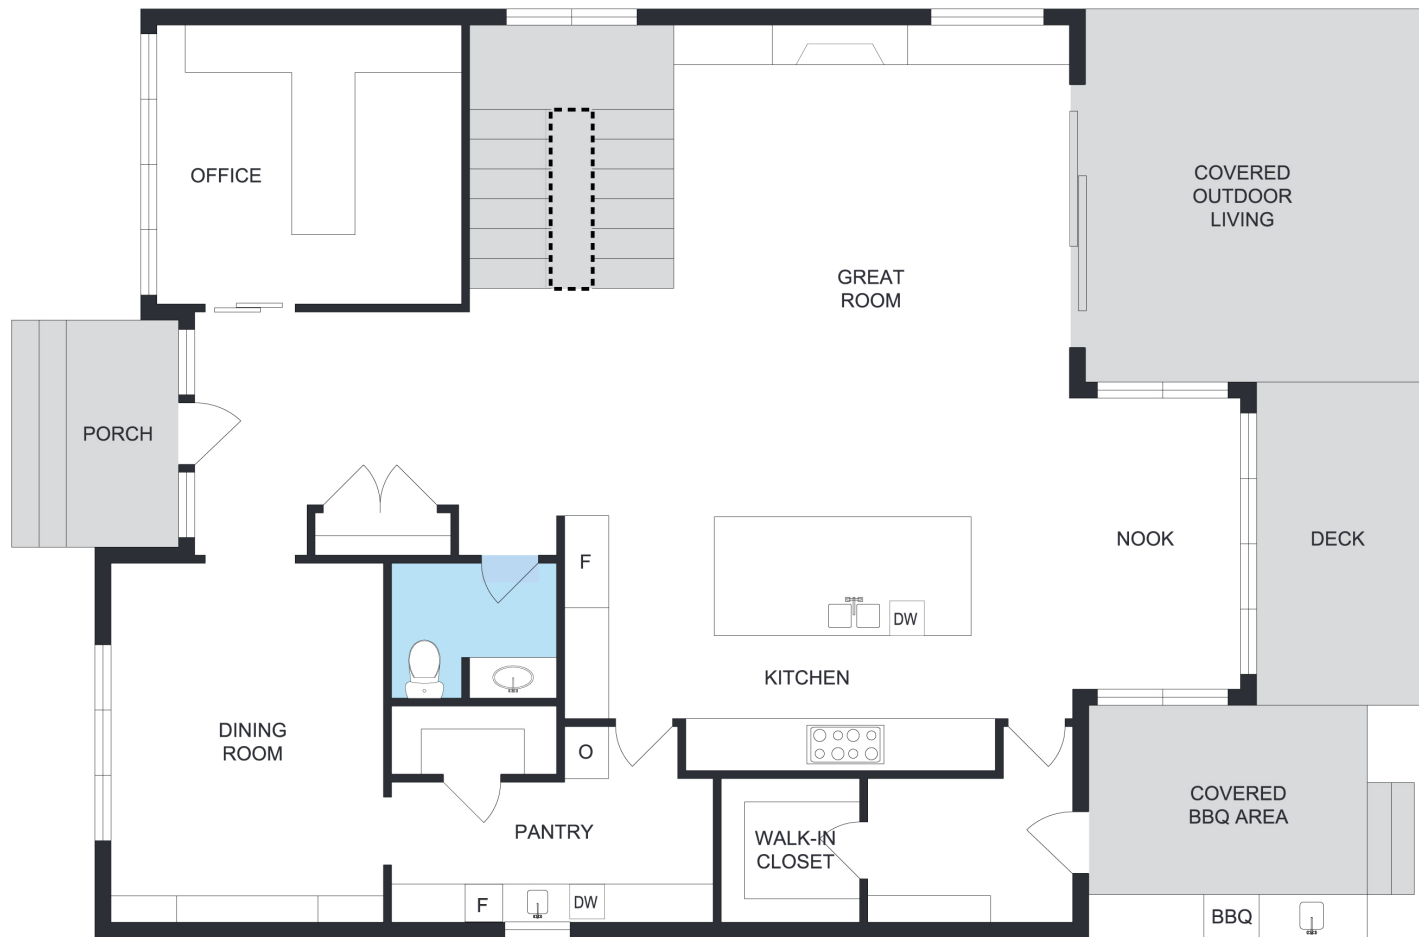

2401 MORRISON STREET SW | MAIN

403.800.3252 | **RE/MAX House of Real Estate**

2401 MORRISON STREET SW | UPPER

403.800.3252 | **RE/MAX House of Real Estate**

2401 MORRISON STREET SW | LOWER

403.800.3252 | **RE/MAX House of Real Estate**