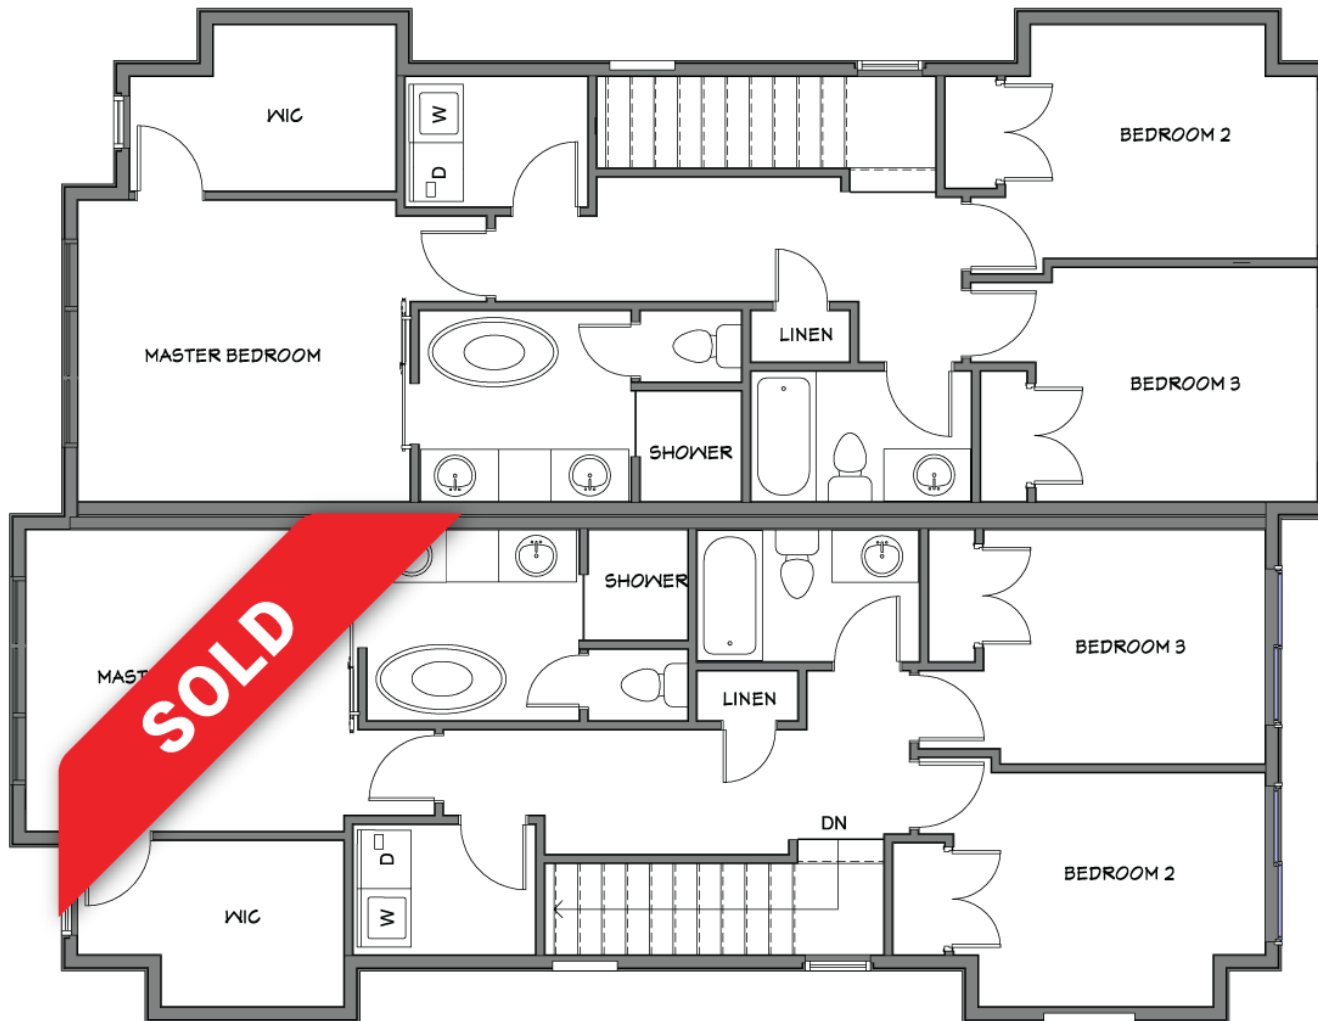

NEWINFILLS.CA

3518 15 STREET SW | UPPER

403.800.3252 | URBANUPGRADE & NEWINFILLS

Disclaimer: White regions are excluded from total floor area. All room dimensions and floor areas must be considered approximate and should not be relied upon without independent verification.