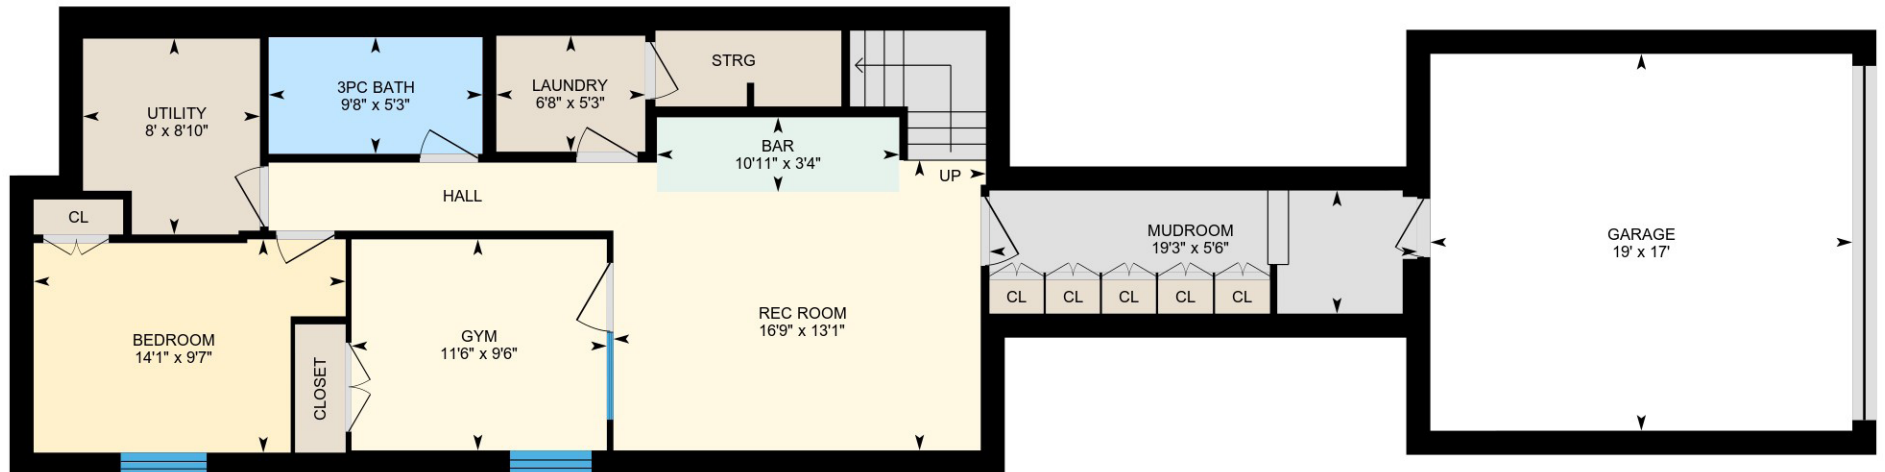

3014 13 AVENUE SW | MAIN

403.800.3252 | **URBANUPGRADE & NEWINFILLS**

Disclaimer: White regions are excluded from total floor area. All room dimensions and floor areas must be considered approximate and should not be relied upon without independent verification.

3014 13 AVENUE SW | UPPER

403.800.3252 | URBANUPGRADE & NEWINFILLS

Disclaimer: White regions are excluded from total floor area. All room dimensions and floor areas must be considered approximate and should not be relied upon without independent verification.

3014 13 AVENUE SW | LOWER

403.800.3252 | URBANUPGRADE & NEWINFILLS

Disclaimer: White regions are excluded from total floor area. All room dimensions and floor areas must be considered approximate and should not be relied upon without independent verification.