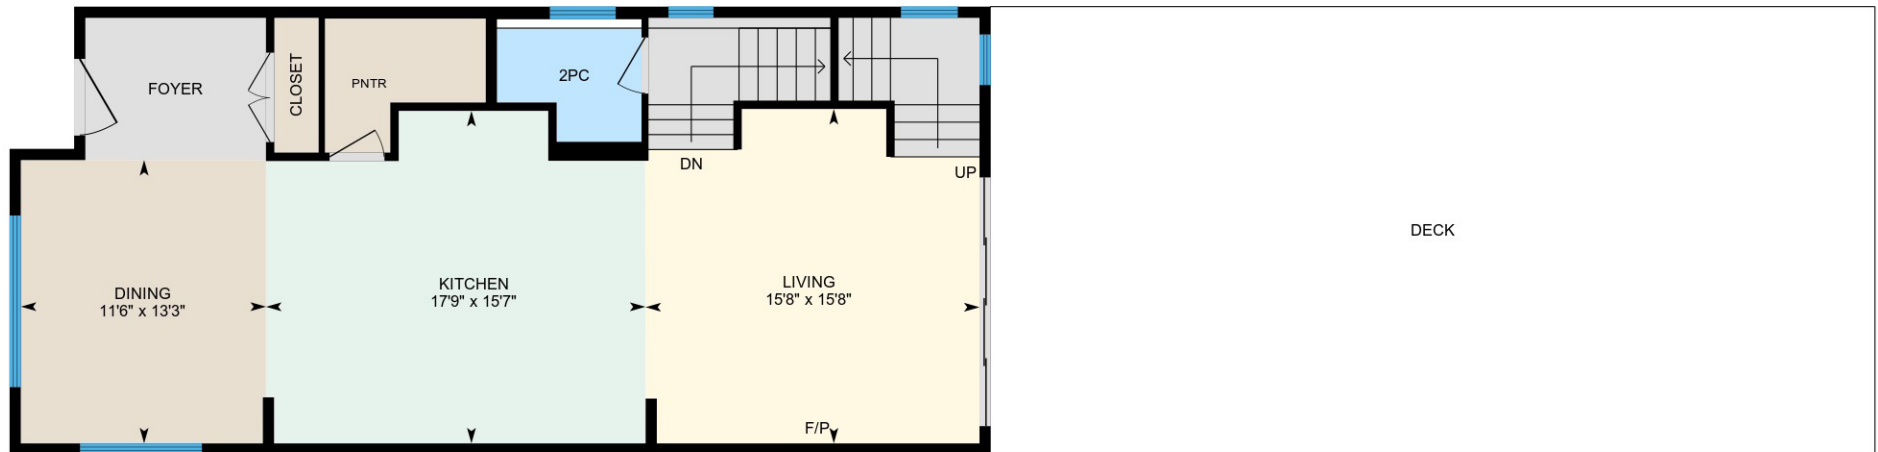

3014 13 AVENUE SW | MAIN

403.800.3252 | **URBANUPGRADE & NEWINFILLS**

Disclaimer: White regions are excluded from total floor area. All room dimensions and floor areas must be considered approximate and should not be relied upon without independent verification.

3014 13 AVENUE SW | UPPER

403.800.3252 | URBANUPGRADE & NEWINFILLS

Disclaimer: White regions are excluded from total floor area. All room dimensions and floor areas must be considered approximate and should not be relied upon without independent verification.