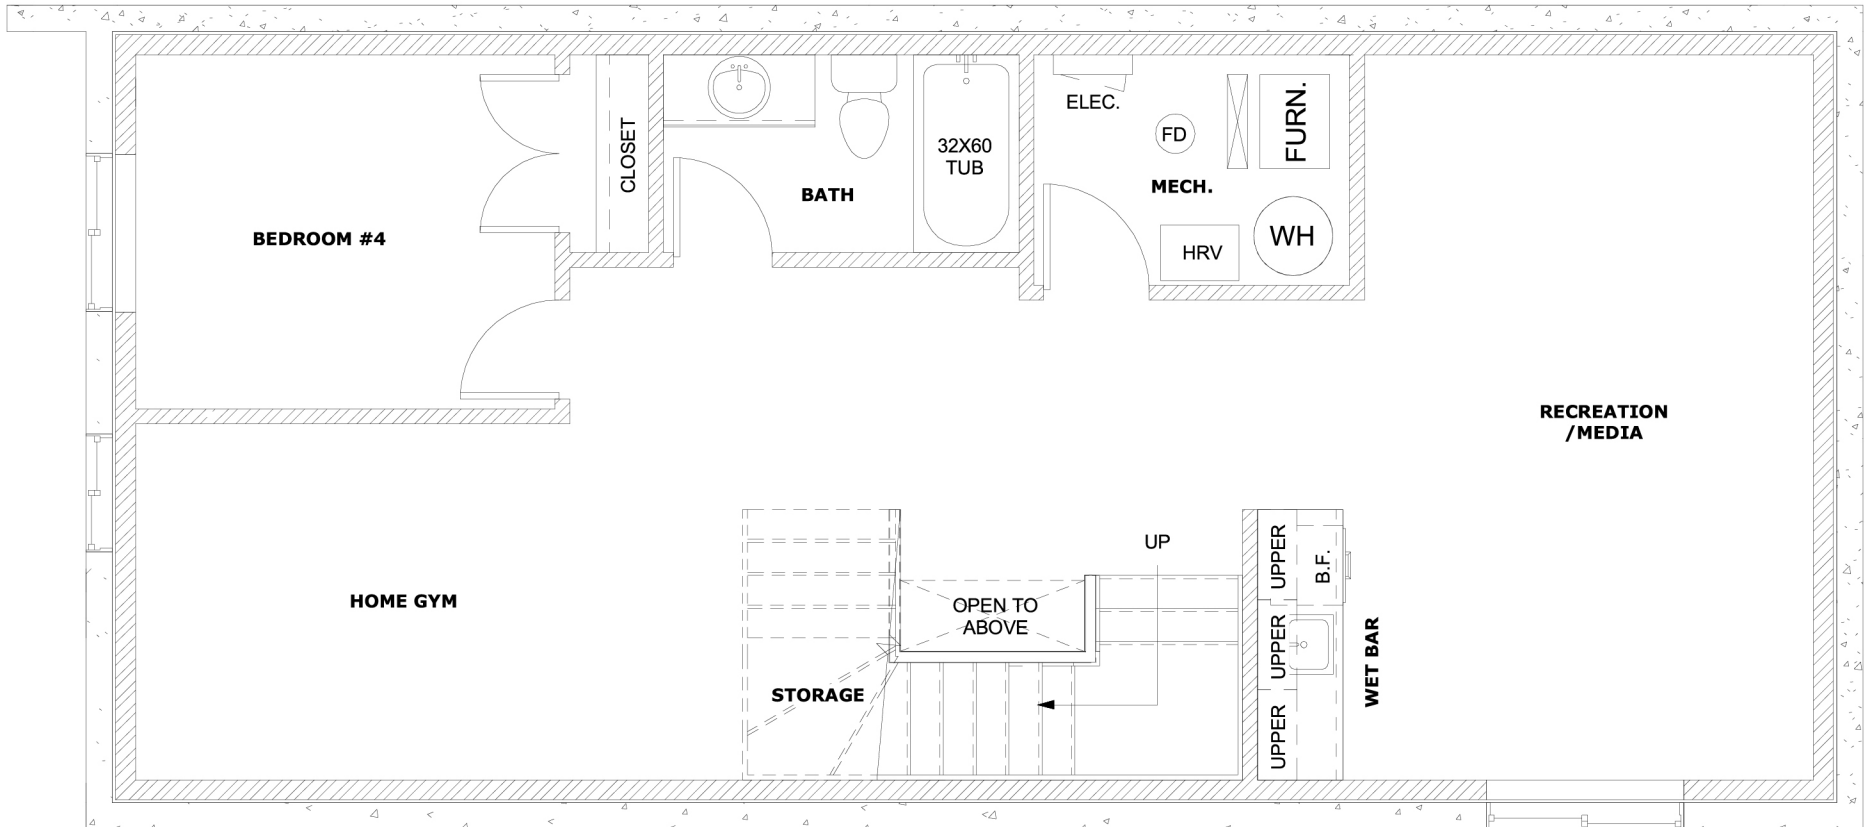

NEWINFILLS.CA

224 22 AVENUE NE | EAST UNIT | LOWER

403.800.3252 | **URBANUPGRADE & NEWINFILLS**

Disclaimer: White regions are excluded from total floor area. All room dimensions and floor areas must be considered approximate and should not be relied upon without independent verification.