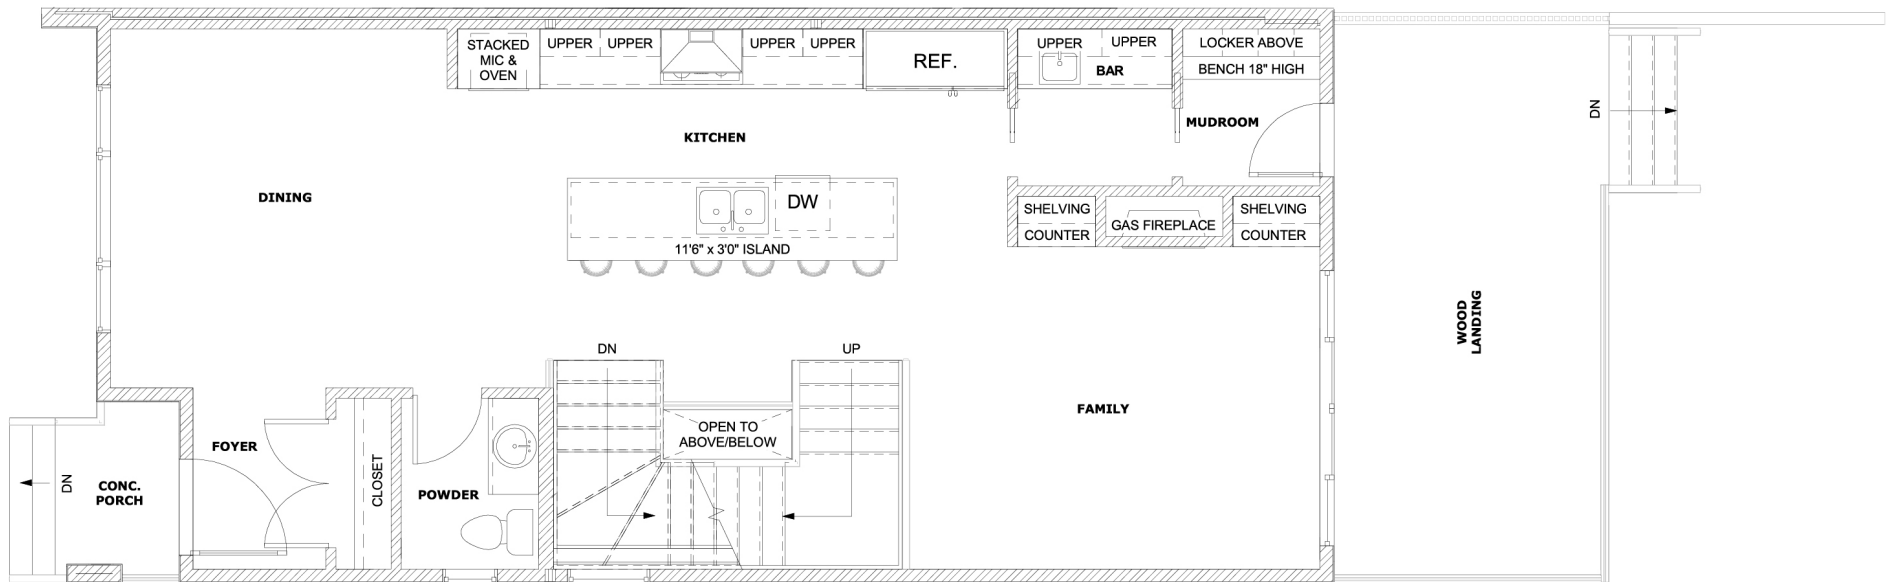

NEWINFILLS.CA

224 22 AVENUE NE | EAST UNIT | MAIN

403.800.3252 | URBANUPGRADE & NEWINFILLS

Disclaimer: White regions are excluded from total floor area. All room dimensions and floor areas must be considered approximate and should not be relied upon without independent verification.