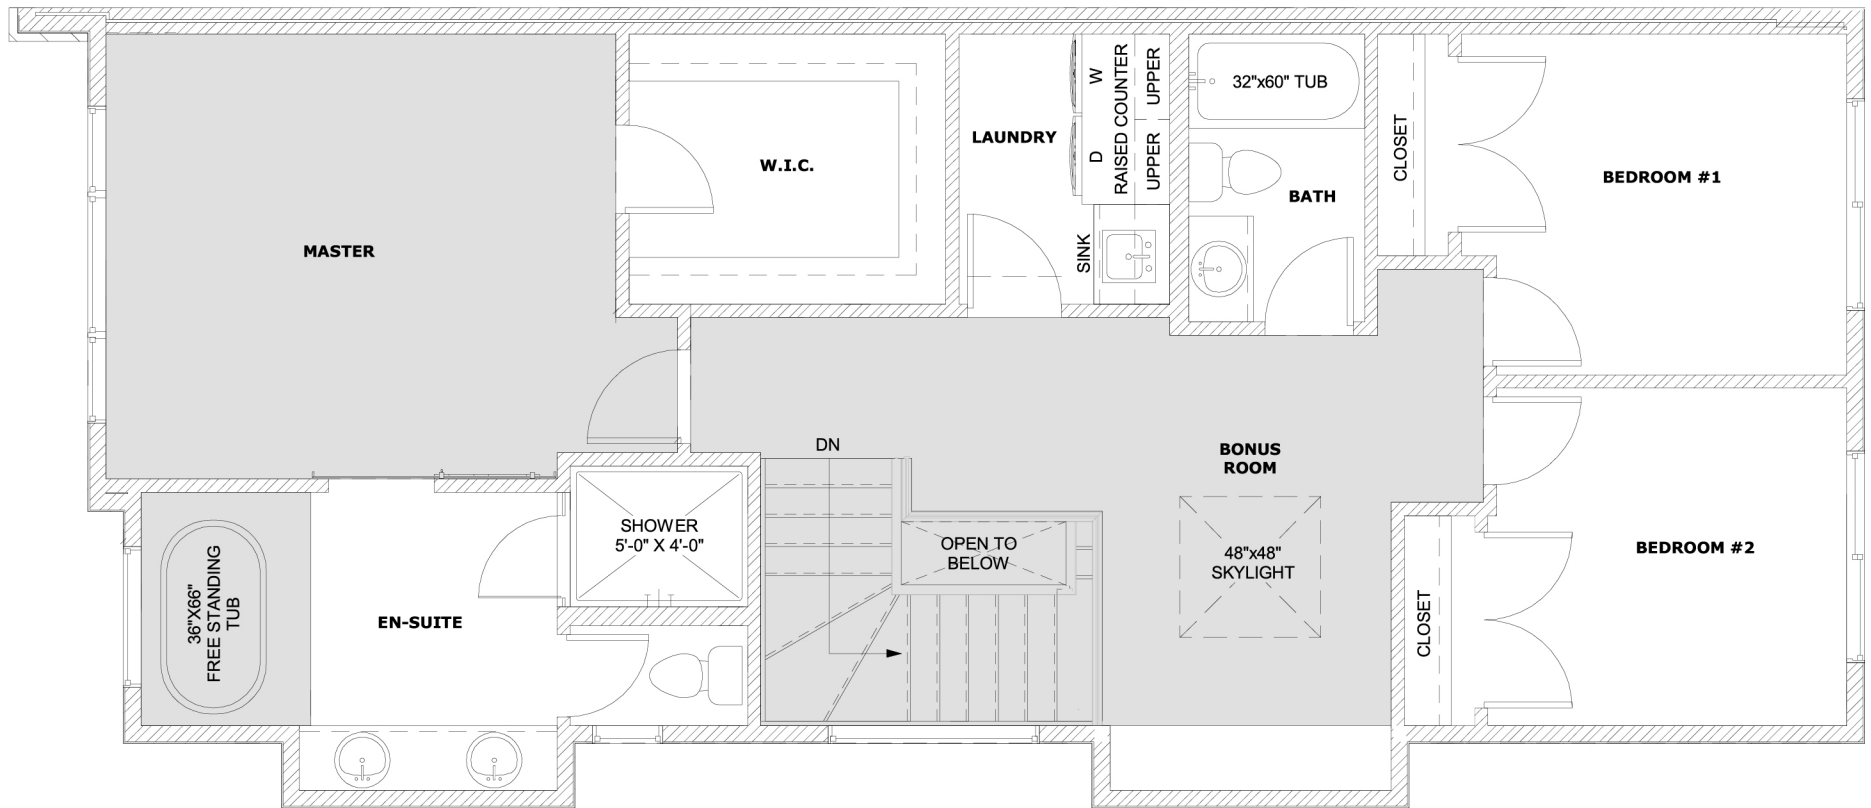

224 22 AVENUE NE | EAST UNIT | UPPER

403.800.3252 | URBANUPGRADE & NEWINFILLS