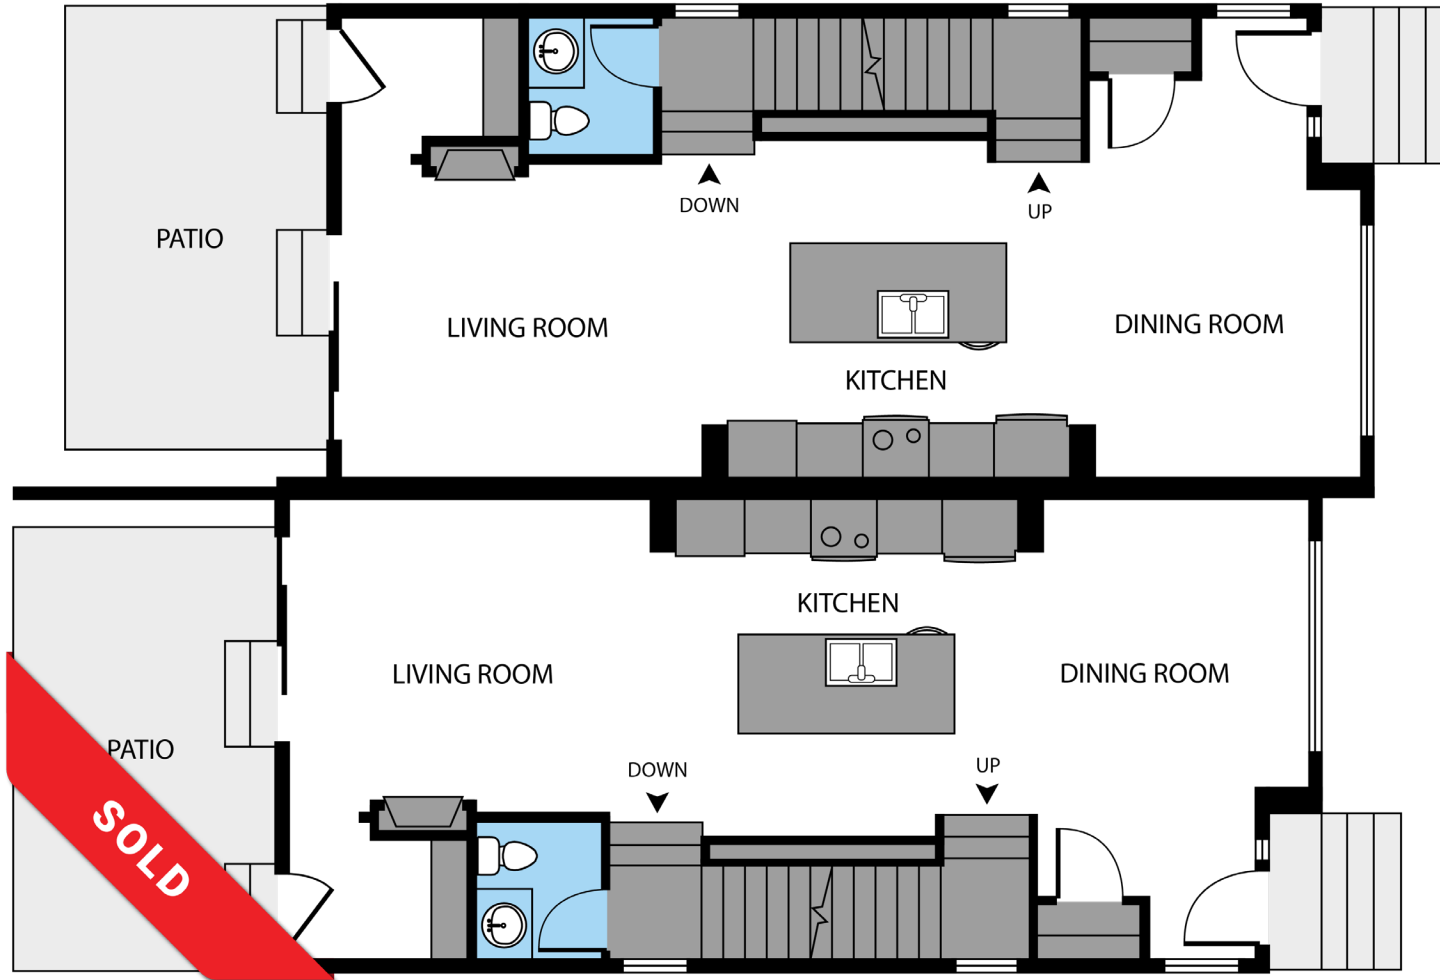

NEWINFILLS.CA

416 10 STREET NE | MAIN

403.800.3252 | URBANUPGRADE & NEWINFILLS

Disclaimer: White regions are excluded from total floor area. All room dimensions and floor areas must be considered approximate and should not be relied upon without independent verification.