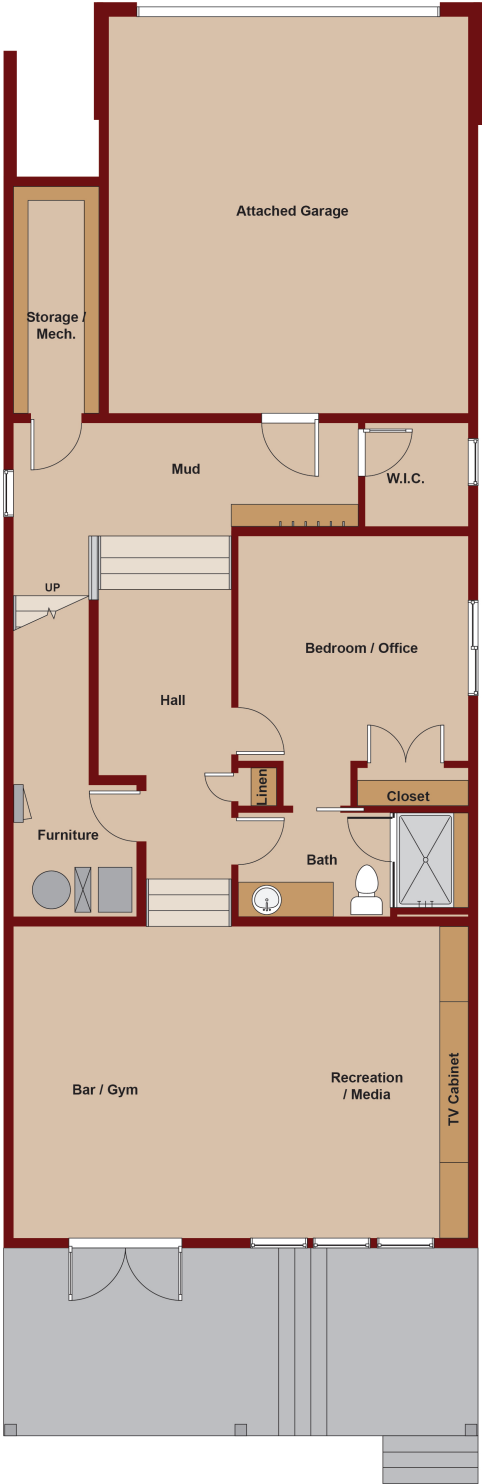

1118 BELLEVUE AVENUE SE | MAIN

403.800.3252 | **URBANUPGRADE & NEWINFILLS**

Disclaimer: White regions are excluded from total floor area. All room dimensions and floor areas must be considered approximate and should not be relied upon without independent verification.

1118 BELLEVUE AVENUE SE | UPPER

403.800.3252 | **URBANUPGRADE & NEWINFILLS**

Disclaimer: White regions are excluded from total floor area. All room dimensions and floor areas must be considered approximate and should not be relied upon without independent verification.

1118 BELLEVUE AVENUE SE | LOWER

403.800.3252 | **URBANUPGRADE & NEWINFILLS**

Disclaimer: White regions are excluded from total floor area. All room dimensions and floor areas must be considered approximat and should not be relied upon without independent verification.