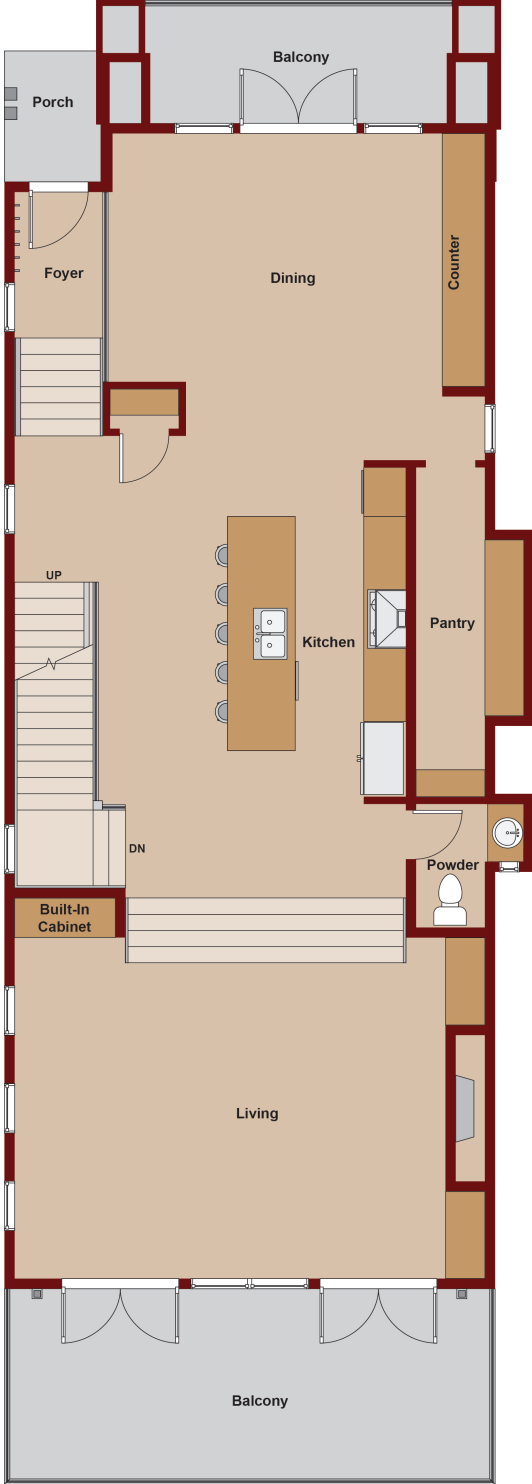

1118 BELLEVUE AVENUE SE | MAIN

403.800.3252 | **URBANUPGRADE & NEWINFILLS**

Disclaimer: White regions are excluded from total floor area. All room dimensions and floor areas must be considered approximate and should not be relied upon without independent verification.

1118 BELLEVUE AVENUE SE | UPPER

403.800.3252 | **URBANUPGRADE & NEWINFILLS**

Disclaimer: White regions are excluded from total floor area. All room dimensions and floor areas must be considered approximate and should not be relied upon without independent verification.

1118 BELLEVUE AVENUE SE | LOWER

403.800.3252 | **URBANUPGRADE & NEWINFILLS**

Disclaimer: White regions are excluded from total floor area. All room dimensions and floor areas must be considered approximat and should not be relied upon without independent verification.