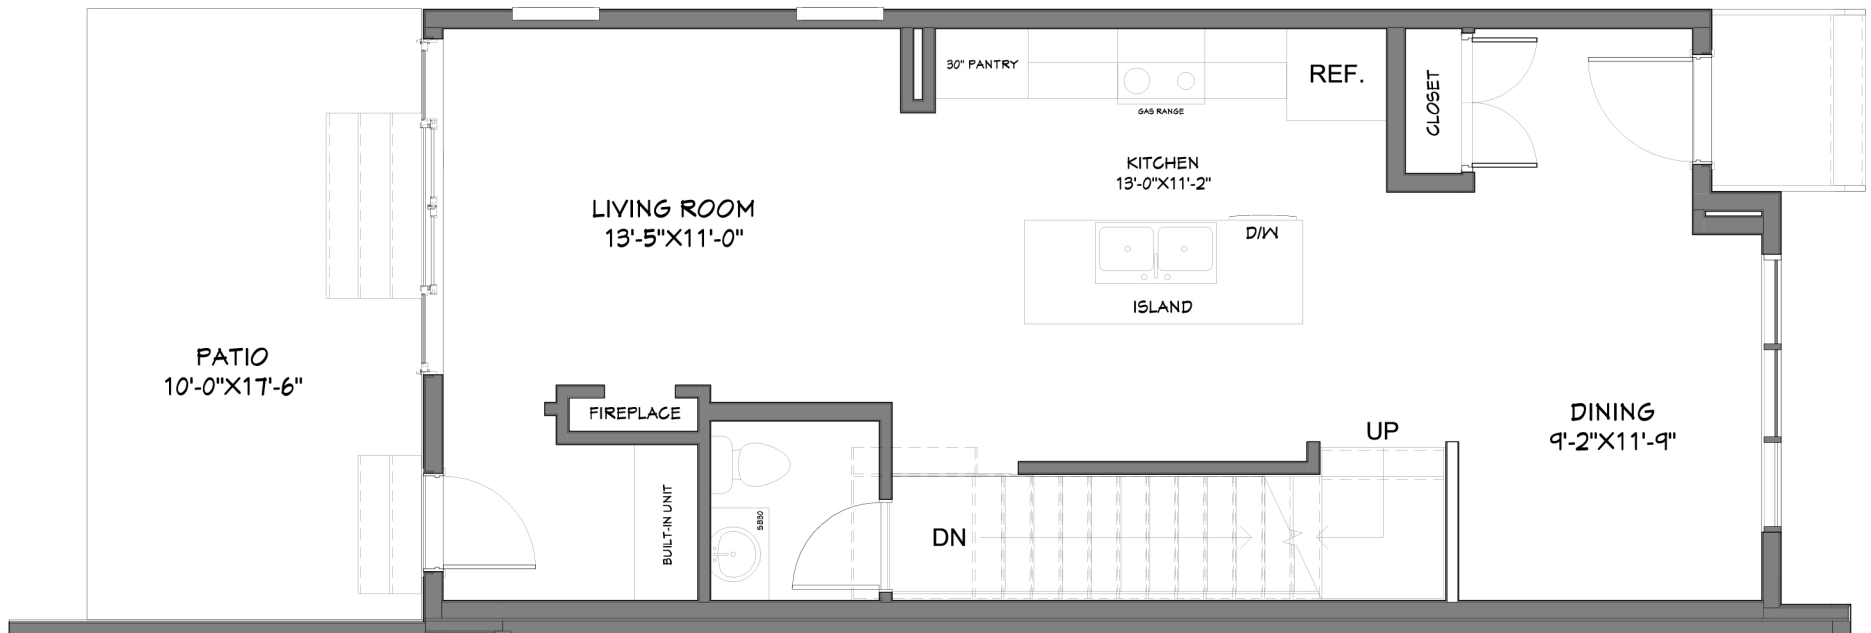

# NEWINFILLS.CA

104 11 STREET NE | SOUTH | MAIN

403.800.3252 | **URBANUPGRADE & NEWINFILLS**

Disclaimer: White regions are excluded from total floor area. All room dimensions and floor areas must be considered approximate and should not be relied upon without independent verification.

# NEWINFILLS.CA

104 11 STREET NE | SOUTH | SECOND

403.800.3252 | URBANUPGRADE & NEWINFILLS

Disclaimer: White regions are excluded from total floor area. All room dimensions and floor areas must be considered approximate and should not be relied upon without independent verification.