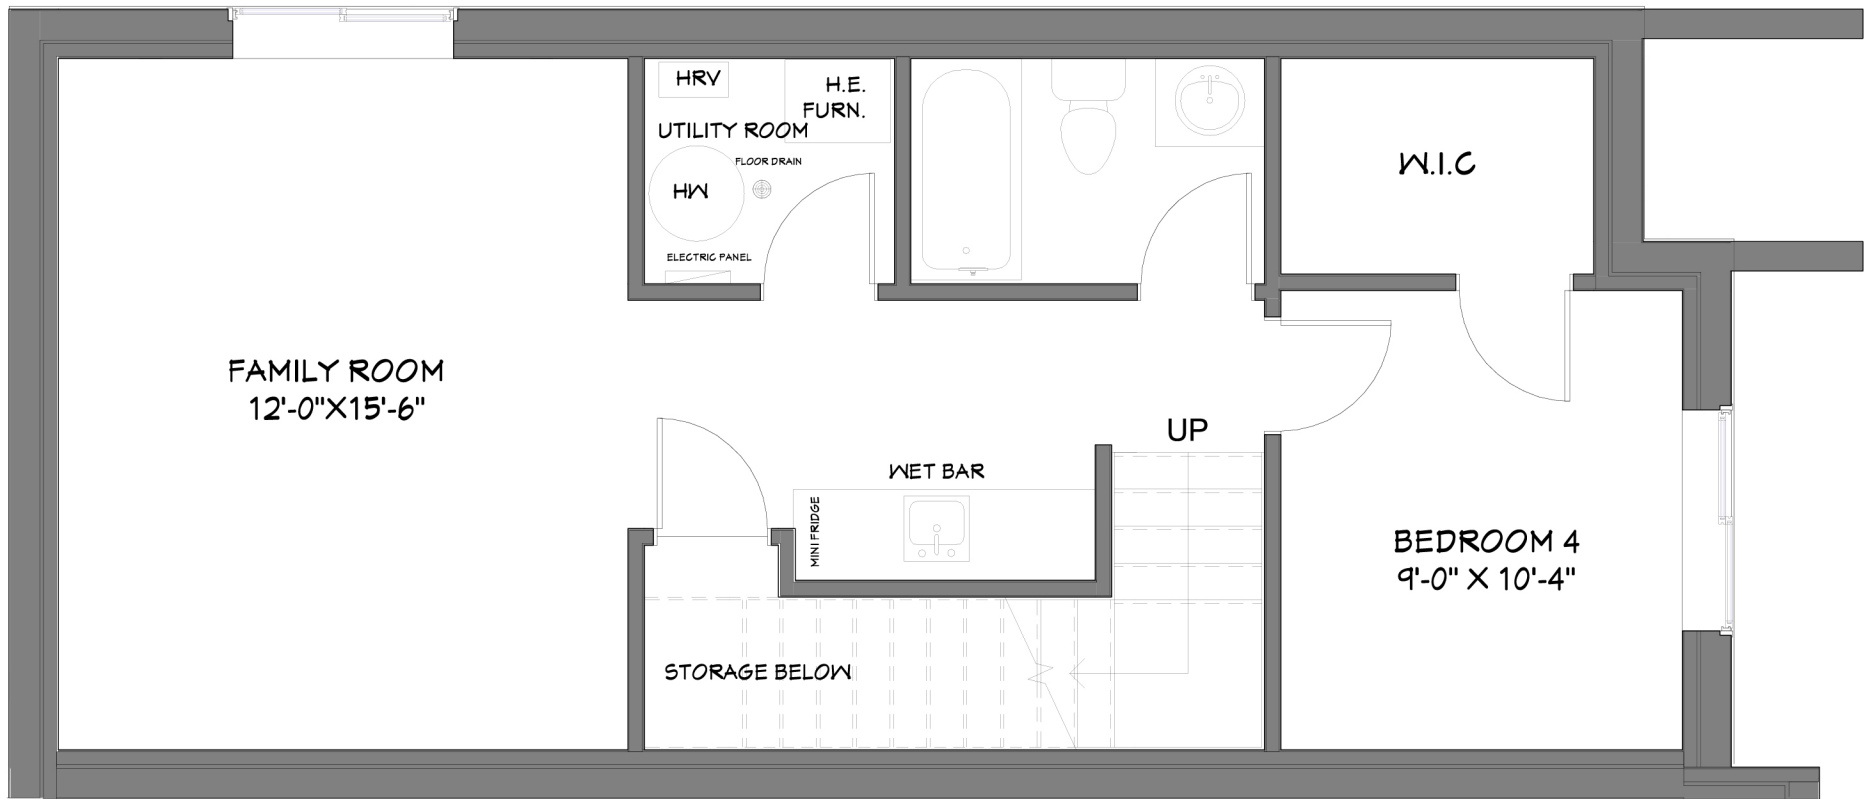

# NEWINFILLS.CA

104 11 STREET NE | SOUTH | THIRD

403.800.3252 | **URBANUPGRADE & NEWINFILLS**

Disclaimer: White regions are excluded from total floor area. All room dimensions and floor areas must be considered approximate and should not be relied upon without independent verification.

104 11 STREET NE | SOUTH | LOWER

403.800.3252 | **URBANUPGRADE & NEWINFILLS**

Disclaimer: White regions are excluded from total floor area. All room dimensions and floor areas must be considered approximate and should not be relied upon without independent verification.