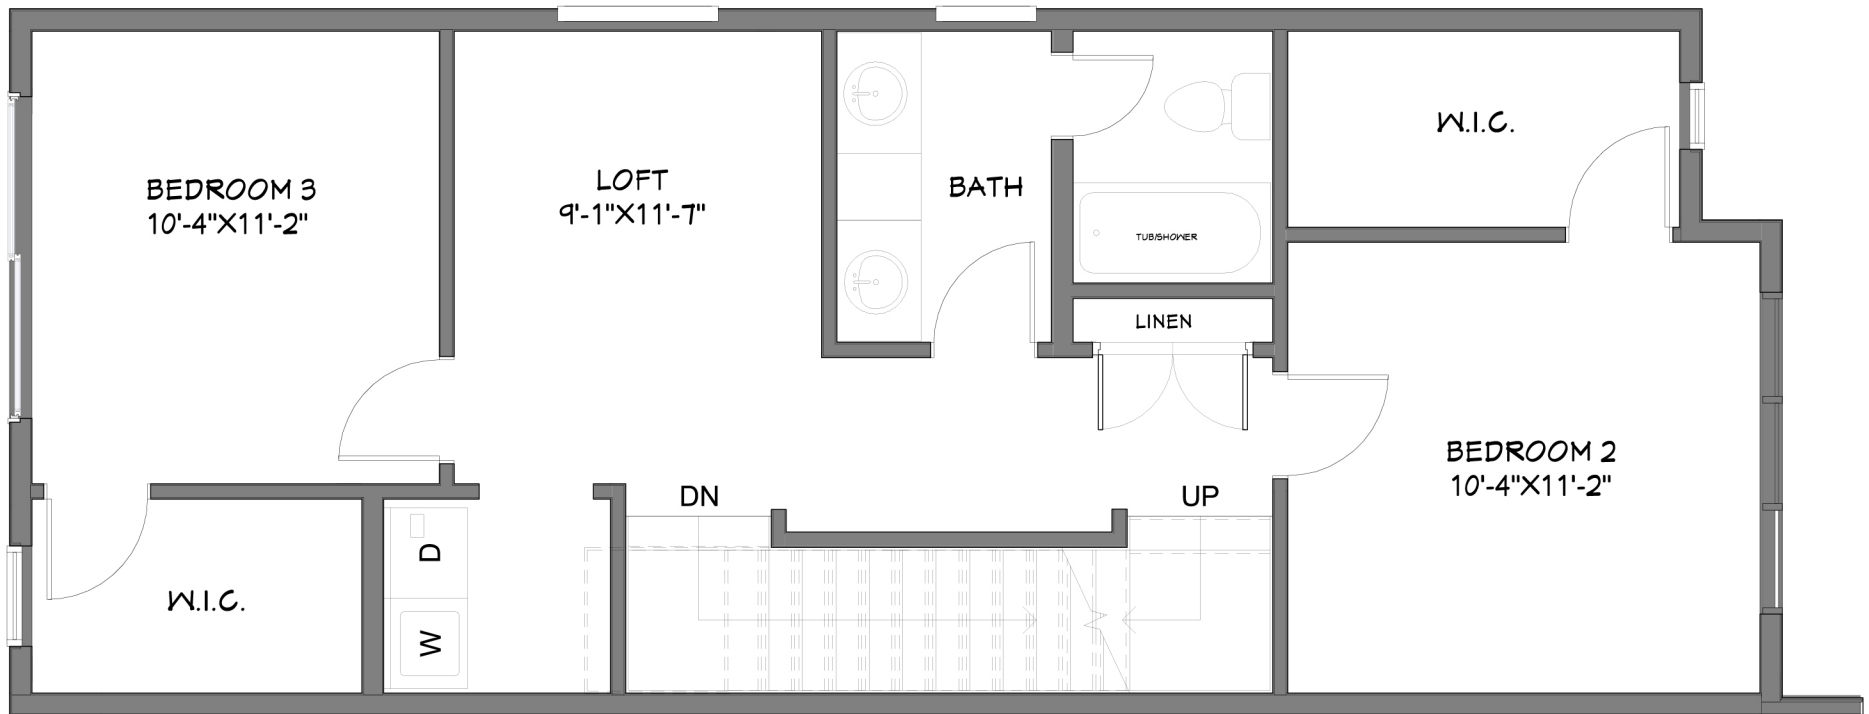

# NEWINFILLS.CA

104 11 STREET NE | SOUTH | MAIN

403.800.3252 | **URBANUPGRADE & NEWINFILLS**

Disclaimer: White regions are excluded from total floor area. All room dimensions and floor areas must be considered approximate and should not be relied upon without independent verification.

# NEWINFILLS.CA

104 11 STREET NE | SOUTH | SECOND

403.800.3252 | URBANUPGRADE & NEWINFILLS

Disclaimer: White regions are excluded from total floor area. All room dimensions and floor areas must be considered approximate and should not be relied upon without independent verification.