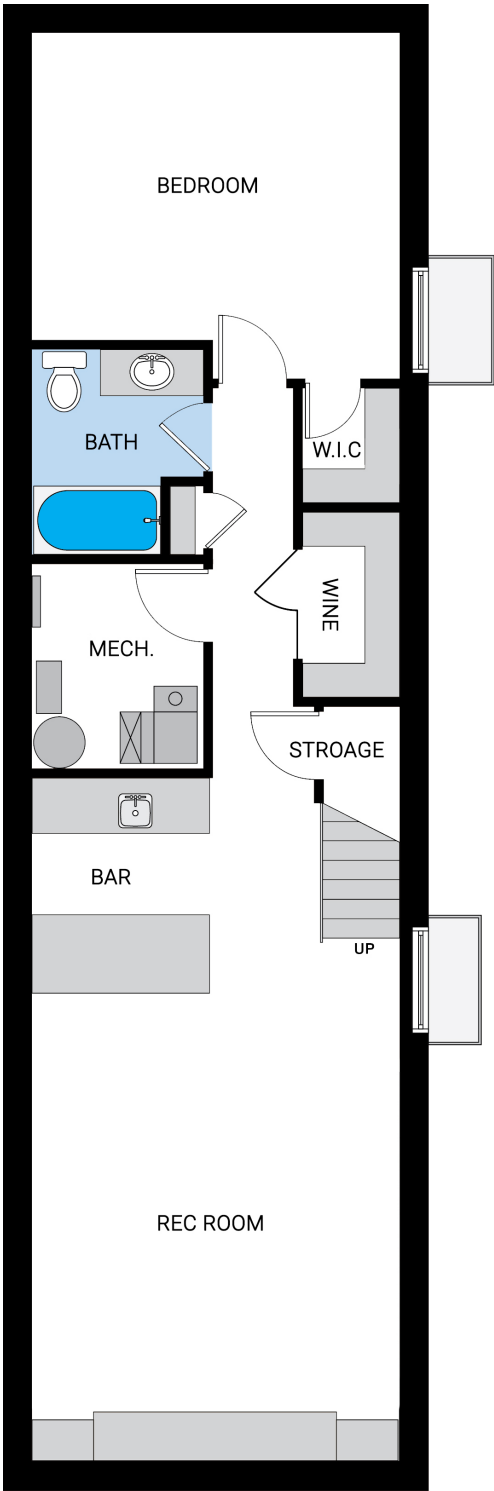

2836 34 STREET SW | MAIN

403.800.3252 | **URBANUPGRADE & NEWINFILLS**

Disclaimer: White regions are excluded from total floor area. All room dimensions and floor areas must be considered approximate and should not be relied upon without independent verification.

2836 34 STREET SW | UPPER

403.800.3252 | **URBANUPGRADE & NEWINFILLS**

Disclaimer: White regions are excluded from total floor area. All room dimensions and floor areas must be considered approximat and should not be relied upon without independent verification.

2836 34 STREET SW | LOWER

403.800.3252 | **URBANUPGRADE & NEWINFILLS**

Disclaimer: White regions are excluded from total floor area. All room dimensions and floor areas must be considered approximat and should not be relied upon without independent verification.