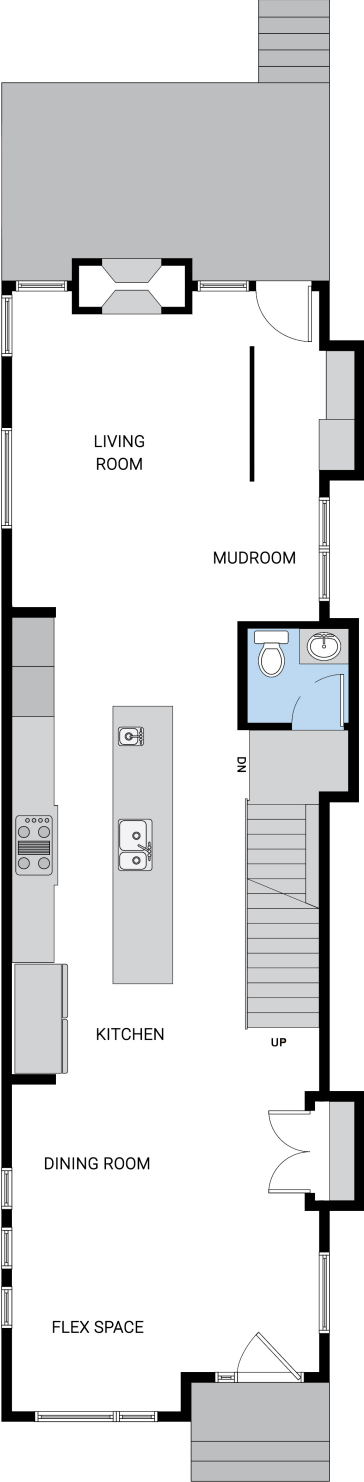

2836 34 STREET SW | MAIN

403.800.3252 | **URBANUPGRADE & NEWINFILLS**

Disclaimer: White regions are excluded from total floor area. All room dimensions and floor areas must be considered approximate and should not be relied upon without independent verification.

2836 34 STREET SW | UPPER

403.800.3252 | **URBANUPGRADE & NEWINFILLS**

Disclaimer: White regions are excluded from total floor area. All room dimensions and floor areas must be considered approximat and should not be relied upon without independent verification.

2836 34 STREET SW | LOWER

403.800.3252 | **URBANUPGRADE & NEWINFILLS**

Disclaimer: White regions are excluded from total floor area. All room dimensions and floor areas must be considered approximat and should not be relied upon without independent verification.