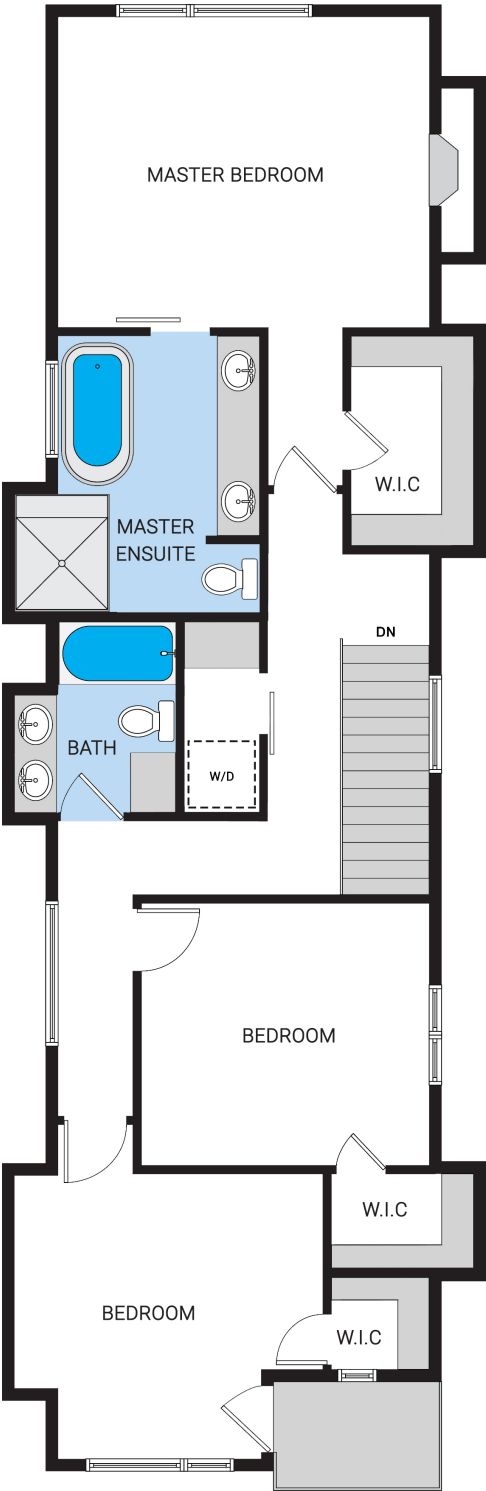

2836 34 STREET SW | MAIN

403.800.3252 | **URBANUPGRADE & NEWINFILLS**

Disclaimer: White regions are excluded from total floor area. All room dimensions and floor areas must be considered approximate and should not be relied upon without independent verification.

2836 34 STREET SW | UPPER

403.800.3252 | **URBANUPGRADE & NEWINFILLS**

Disclaimer: White regions are excluded from total floor area. All room dimensions and floor areas must be considered approximat and should not be relied upon without independent verification.

2836 34 STREET SW | LOWER

403.800.3252 | **URBANUPGRADE & NEWINFILLS**

Disclaimer: White regions are excluded from total floor area. All room dimensions and floor areas must be considered approximat and should not be relied upon without independent verification.