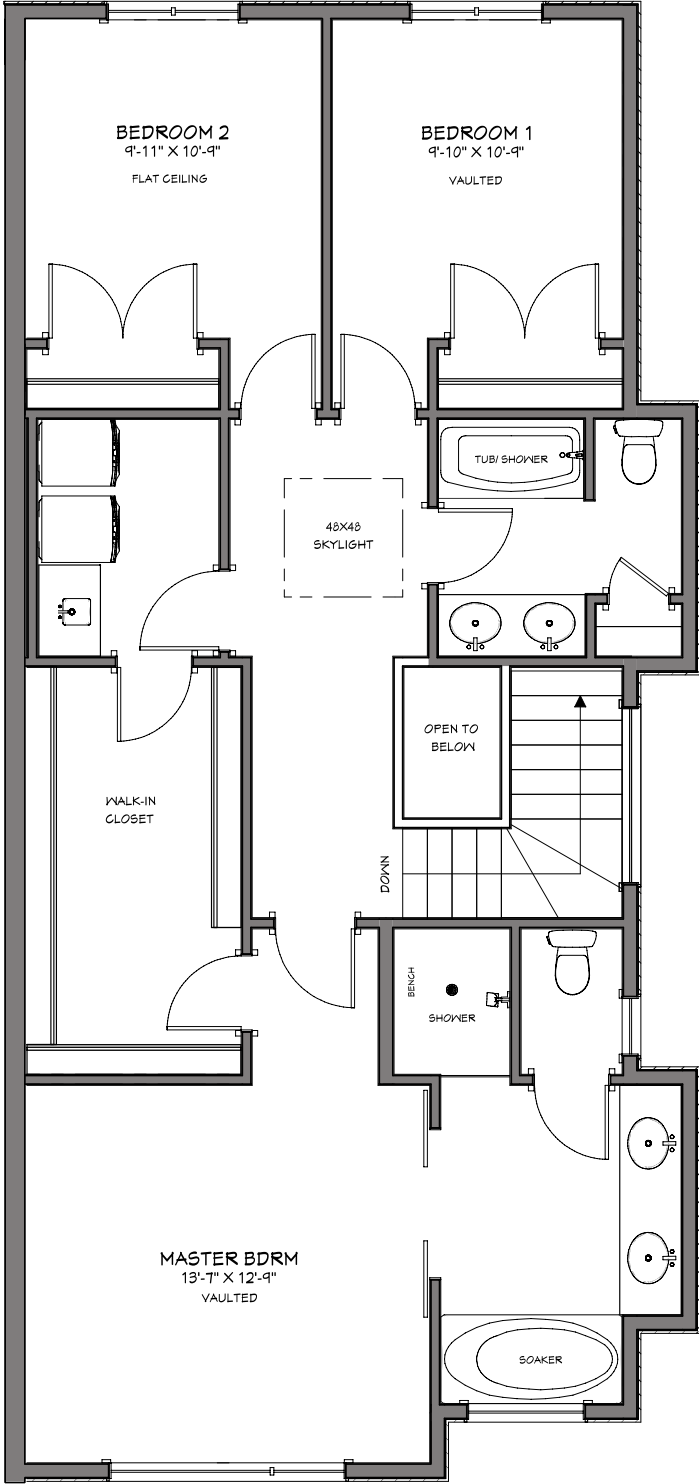

2107 7 STREET NE | MAIN

403.800.3252 | **URBANUPGRADE & NEWINFILLS**

Disclaimer: White regions are excluded from total floor area. All room dimensions and floor areas must be considered approximat and should not be relied upon without independent verification.

2701 7 STREET NE | UPPER

403.800.3252 | **URBANUPGRADE & NEWINFILLS**

Disclaimer: White regions are excluded from total floor area. All room dimensions and floor areas must be considered approximat and should not be relied upon without independent verification.