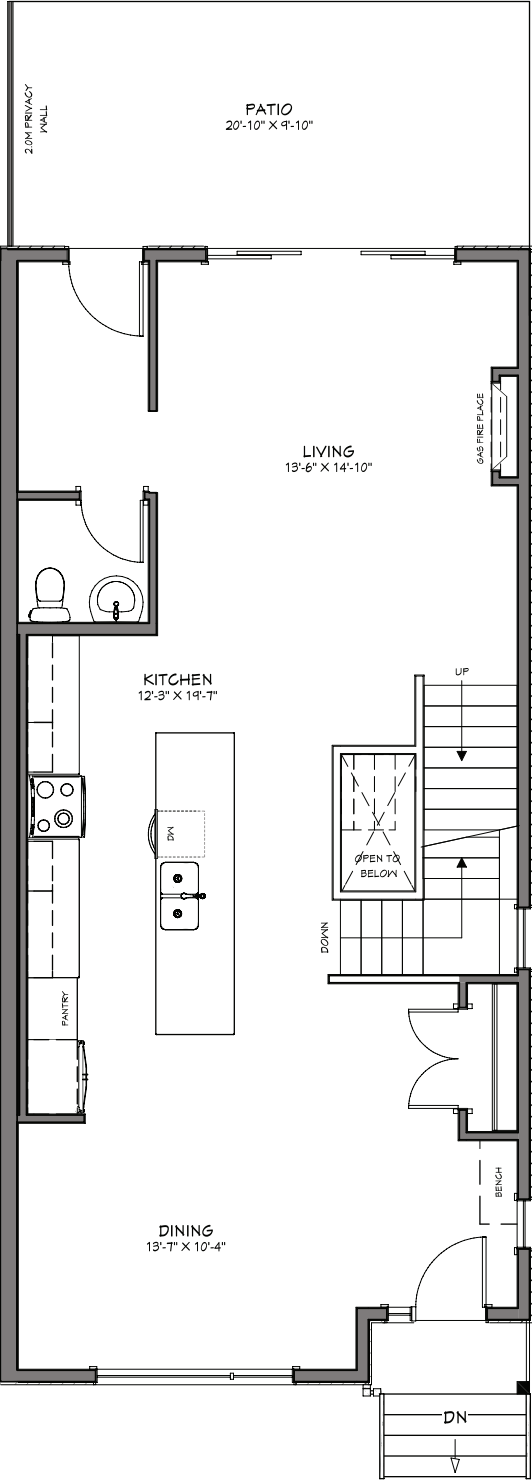

2107 7 STREET NE | MAIN

403.800.3252 | **URBANUPGRADE & NEWINFILLS**

Disclaimer: White regions are excluded from total floor area. All room dimensions and floor areas must be considered approximat and should not be relied upon without independent verification.

2701 7 STREET NE | UPPER

403.800.3252 | **URBANUPGRADE & NEWINFILLS**

Disclaimer: White regions are excluded from total floor area. All room dimensions and floor areas must be considered approximat and should not be relied upon without independent verification.