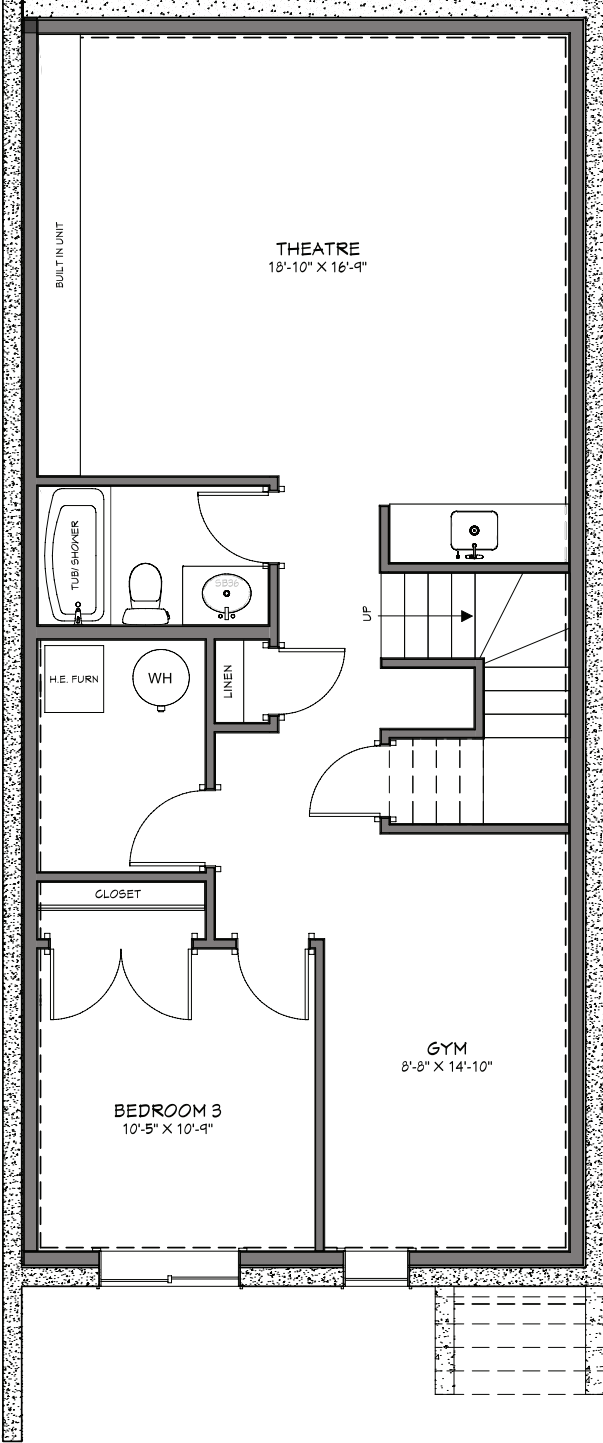

2701 7 STREET NE | LOWER

403.800.3252 | **URBANUPGRADE & NEWINFILLS**

Disclaimer: White regions are excluded from total floor area. All room dimensions and floor areas must be considered approximat and should not be relied upon without independent verification.