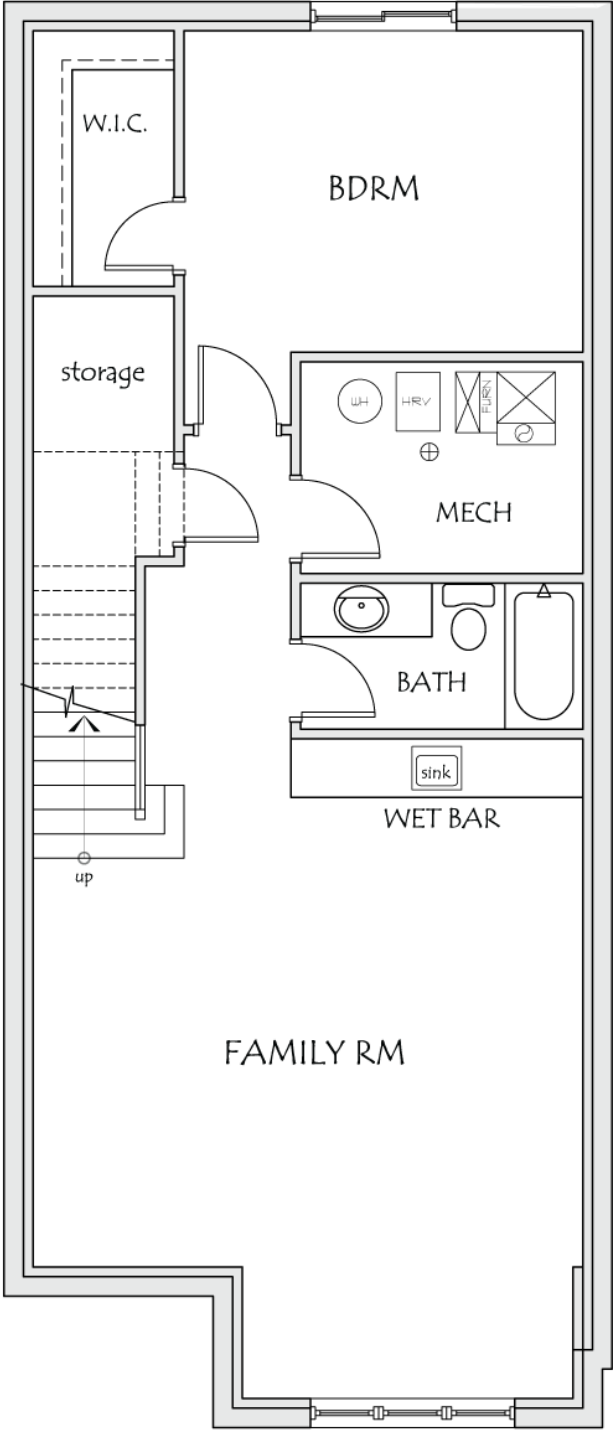

430 18 AVENUE NE | MAIN

403.800.3252 | **URBANUPGRADE & NEWINFILLS**

Disclaimer: White regions are excluded from total floor area. All room dimensions and floor areas must be considered approximat and should not be relied upon without independent verification.

430 18 AVENUE NE | UPPER

403.800.3252 | **URBANUPGRADE & NEWINFILLS**

Disclaimer: White regions are excluded from total floor area. All room dimensions and floor areas must be considered approximat and should not be relied upon without independent verification.

430 18 AVENUE NE | LOWER

403.800.3252 | **URBANUPGRADE & NEWINFILLS**

Disclaimer: White regions are excluded from total floor area. All room dimensions and floor areas must be considered approximate and should not be relied upon without independent verification.