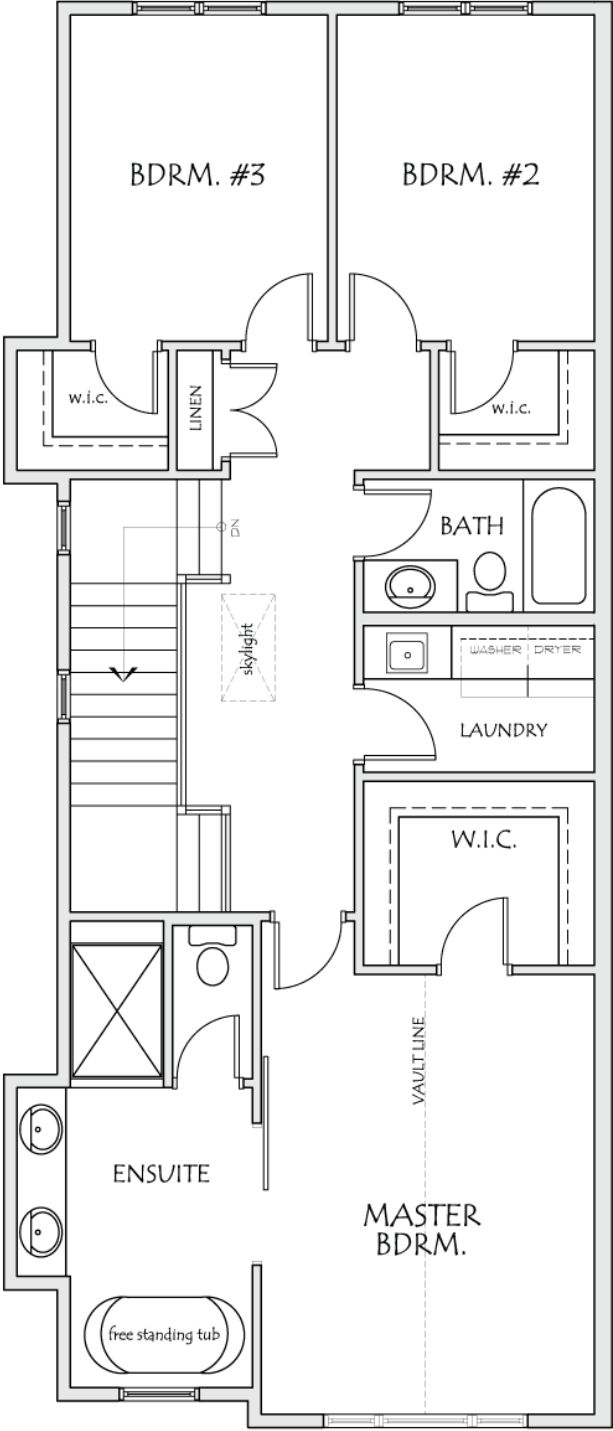

430 18 AVENUE NE | MAIN

403.800.3252 | **URBANUPGRADE & NEWINFILLS**

Disclaimer: White regions are excluded from total floor area. All room dimensions and floor areas must be considered approximat and should not be relied upon without independent verification.

430 18 AVENUE NE | UPPER

403.800.3252 | **URBANUPGRADE & NEWINFILLS**

Disclaimer: White regions are excluded from total floor area. All room dimensions and floor areas must be considered approximat and should not be relied upon without independent verification.

430 18 AVENUE NE | LOWER

403.800.3252 | **URBANUPGRADE & NEWINFILLS**

Disclaimer: White regions are excluded from total floor area. All room dimensions and floor areas must be considered approximate and should not be relied upon without independent verification.