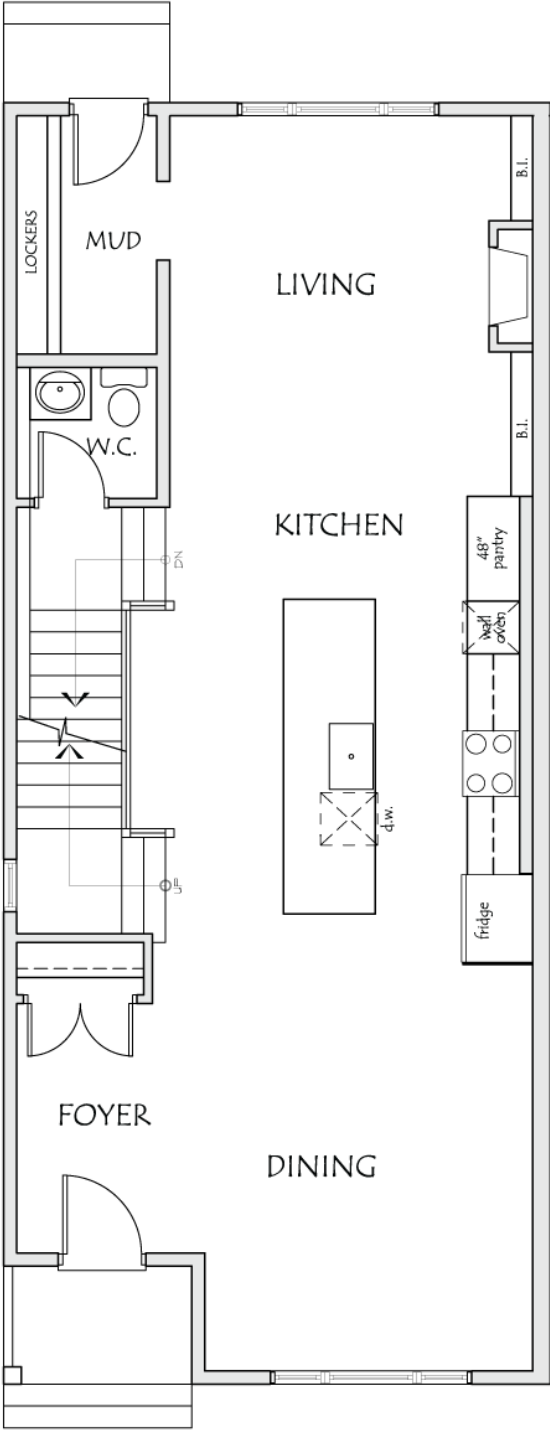

430 18 AVENUE NE | MAIN

403.800.3252 | **URBANUPGRADE & NEWINFILLS**

Disclaimer: White regions are excluded from total floor area. All room dimensions and floor areas must be considered approximat and should not be relied upon without independent verification.

430 18 AVENUE NE | UPPER

403.800.3252 | **URBANUPGRADE & NEWINFILLS**

Disclaimer: White regions are excluded from total floor area. All room dimensions and floor areas must be considered approximat and should not be relied upon without independent verification.