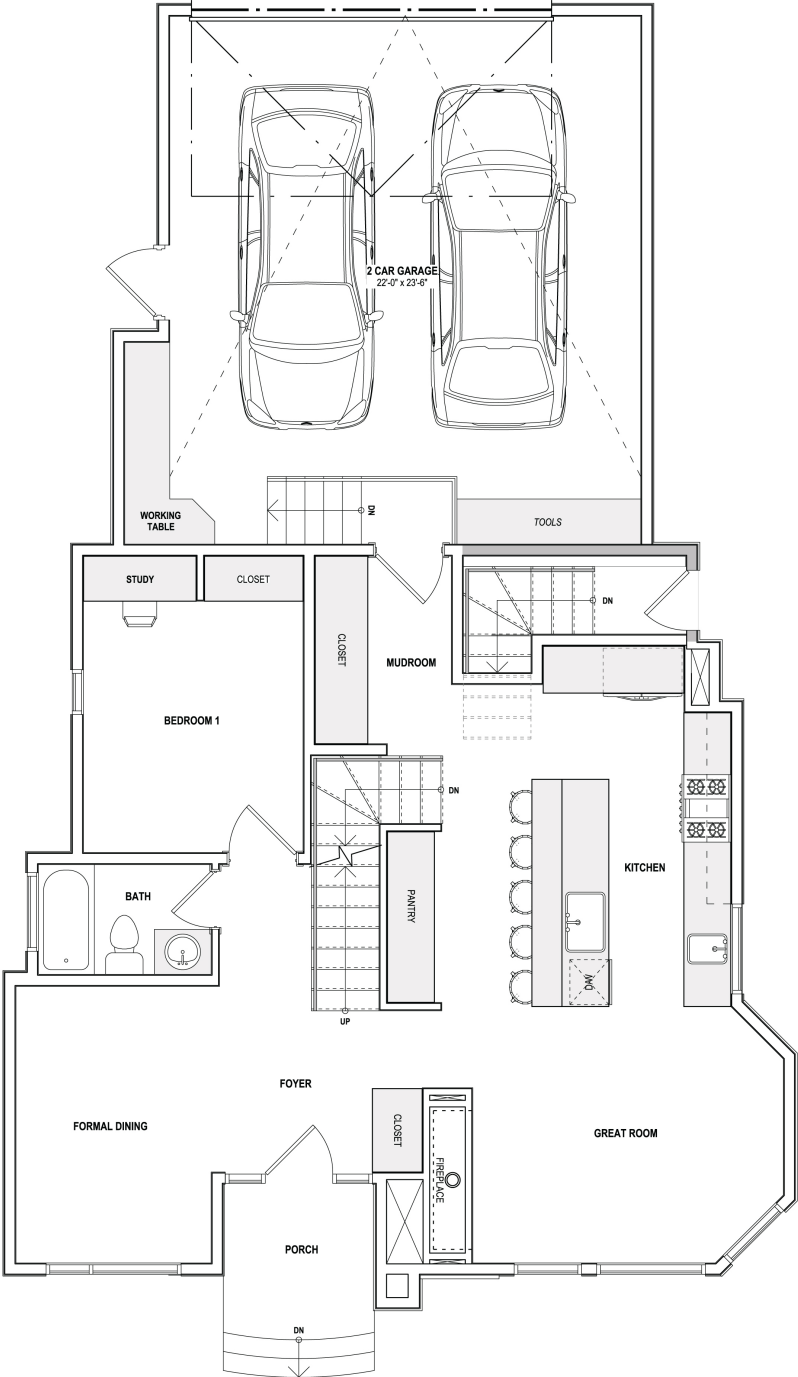

809 DRURY AVENUE NE | MAIN

403.800.3252 | **URBANUPGRADE & NEWINFILLS**

Disclaimer: White regions are excluded from total floor area. All room dimensions and floor areas must be considered approximate and should not be relied upon without independent verification.