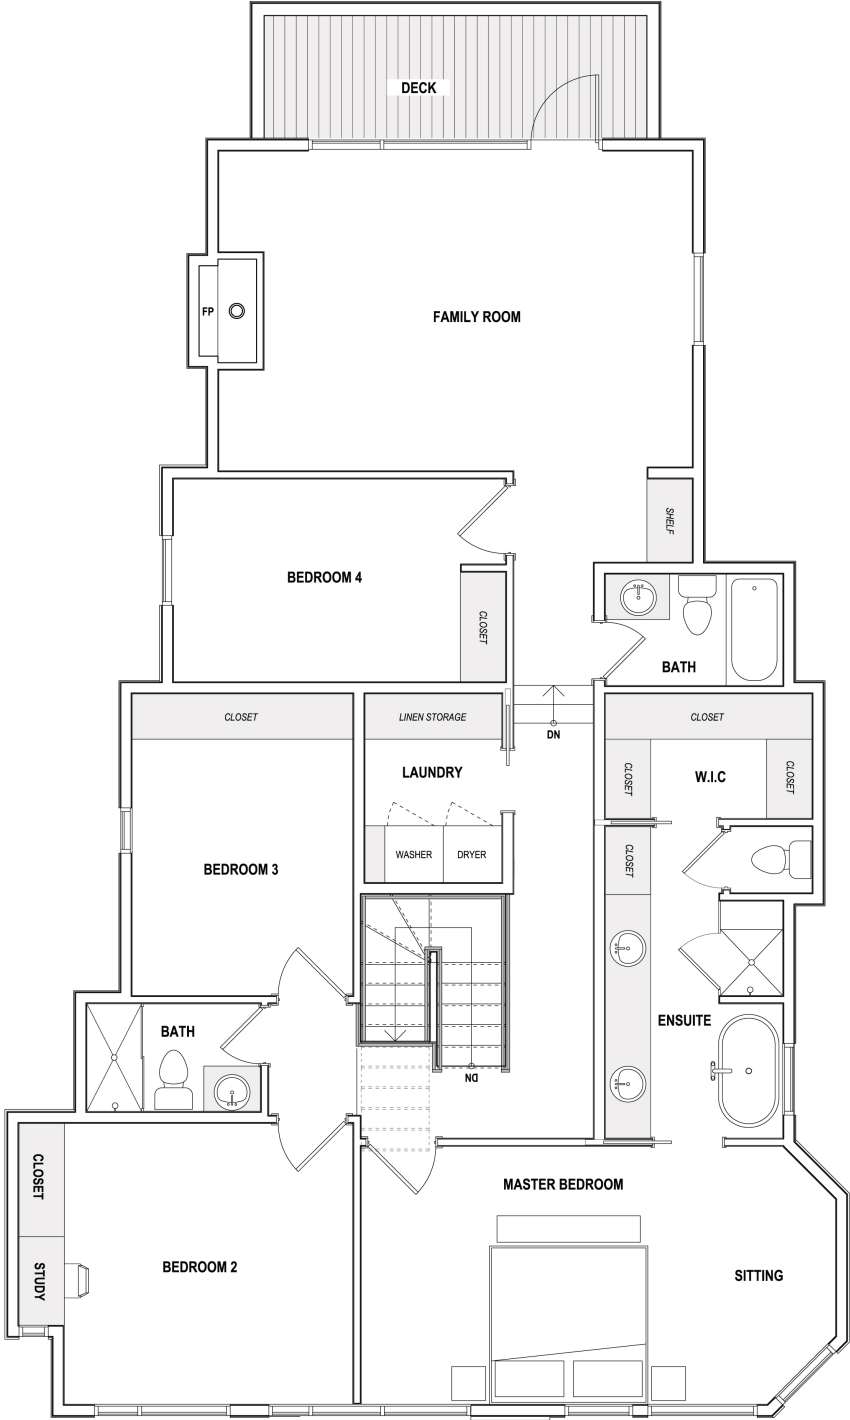

809 DRURY AVENUE NE | UPPER

403.800.3252 | **URBANUPGRADE & NEWINFILLS**

Disclaimer: White regions are excluded from total floor area. All room dimensions and floor areas must be considered approximat and should not be relied upon without independent verification.