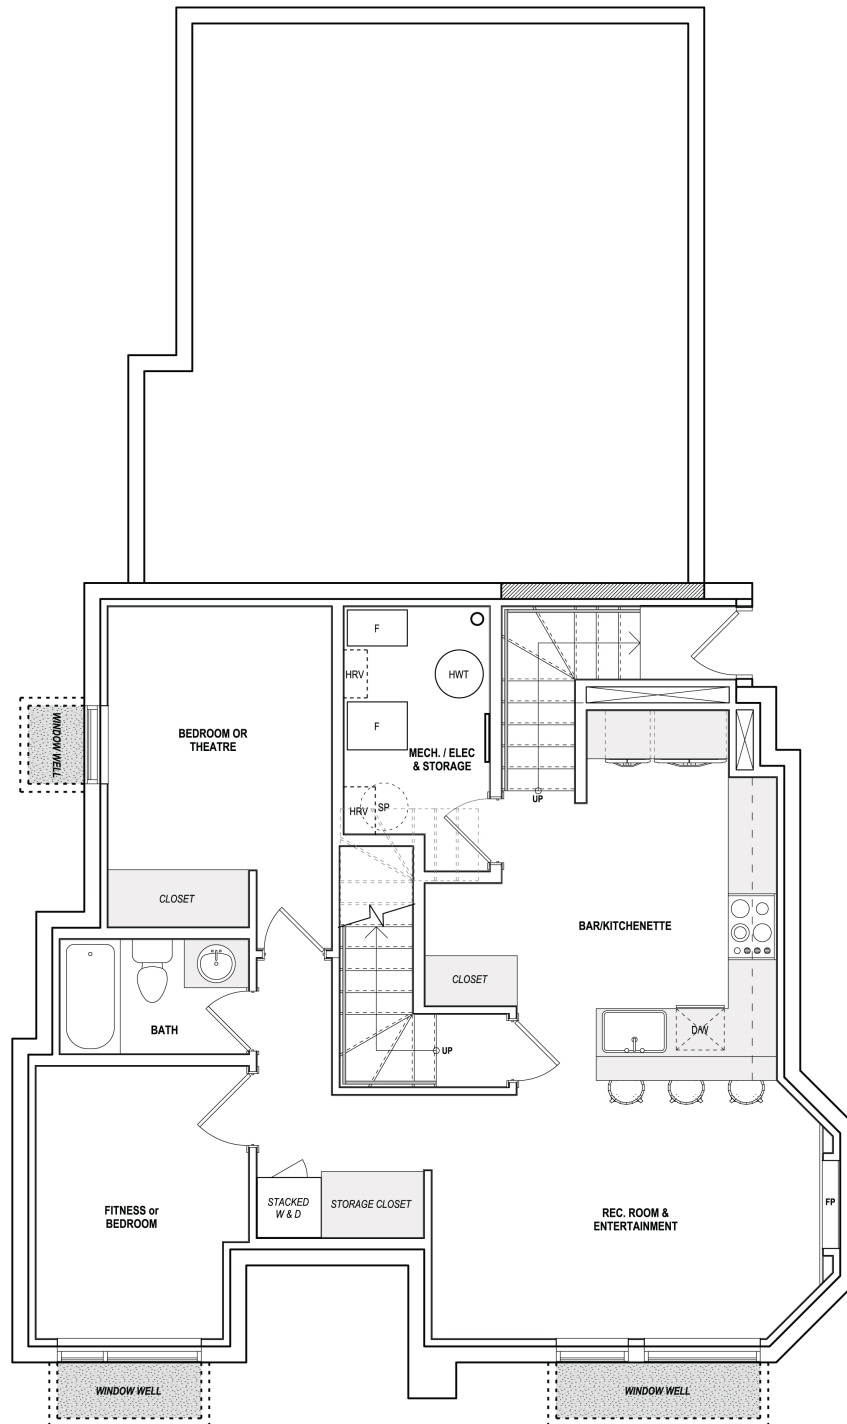

809 DRURY AVENUE NE | LOWER

403.800.3252 | **URBANUPGRADE & NEWINFILLS**

Disclaimer: White regions are excluded from total floor area. All room dimensions and floor areas must be considered approximat and should not be relied upon without independent verification.