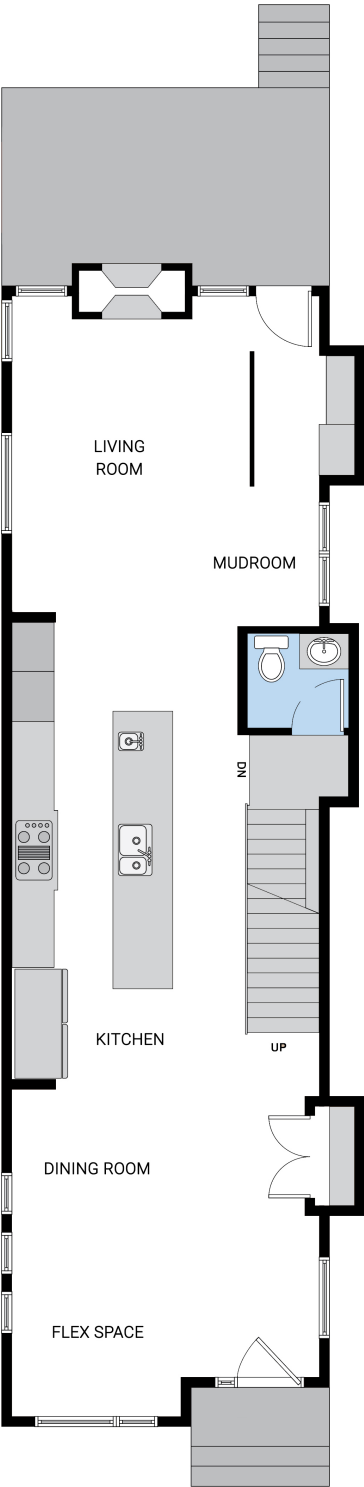

2626 34 STREET SW | MAIN

403.800.3252 | **URBANUPGRADE & NEWINFILLS**

Disclaimer: White regions are excluded from total floor area. All room dimensions and floor areas must be considered approximate and should not be relied upon without independent verification.

2626 34 STREET SW | UPPER

403.800.3252 | **URBANUPGRADE & NEWINFILLS**

Disclaimer: White regions are excluded from total floor area. All room dimensions and floor areas must be considered approximate and should not be relied upon without independent verification.

2626 34 STREET SW | LOWER

403.800.3252 | **URBANUPGRADE & NEWINFILLS**

Disclaimer: White regions are excluded from total floor area. All room dimensions and floor areas must be considered approximat and should not be relied upon without independent verification.