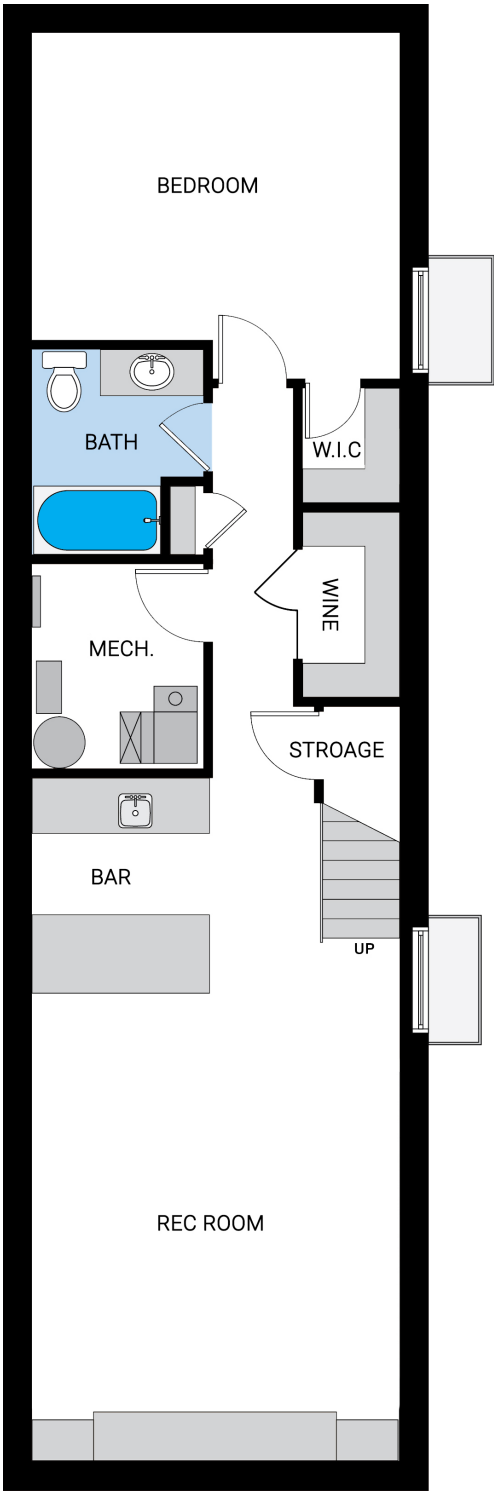

2626 34 STREET SW | MAIN

403.800.3252 | **URBANUPGRADE & NEWINFILLS**

Disclaimer: White regions are excluded from total floor area. All room dimensions and floor areas must be considered approximate and should not be relied upon without independent verification.

2626 34 STREET SW | UPPER

403.800.3252 | **URBANUPGRADE & NEWINFILLS**

Disclaimer: White regions are excluded from total floor area. All room dimensions and floor areas must be considered approximate and should not be relied upon without independent verification.

2626 34 STREET SW | LOWER

403.800.3252 | **URBANUPGRADE & NEWINFILLS**

Disclaimer: White regions are excluded from total floor area. All room dimensions and floor areas must be considered approximat and should not be relied upon without independent verification.