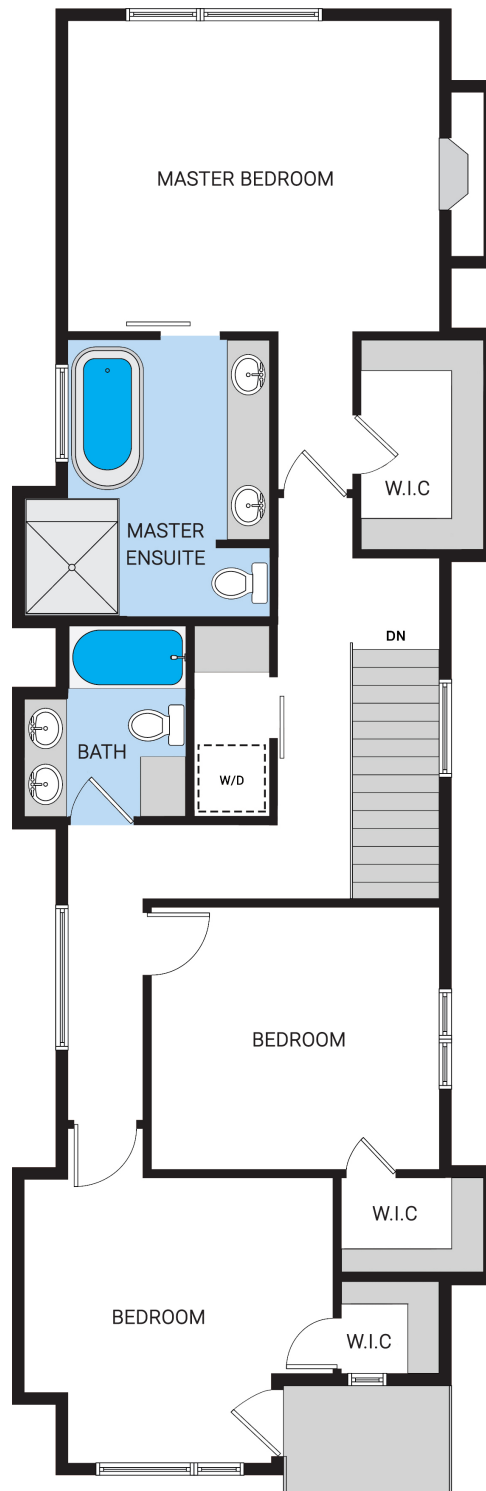

2626 34 STREET SW | MAIN

403.800.3252 | **URBANUPGRADE & NEWINFILLS**

Disclaimer: White regions are excluded from total floor area. All room dimensions and floor areas must be considered approximate and should not be relied upon without independent verification.

2626 34 STREET SW | UPPER

403.800.3252 | **URBANUPGRADE & NEWINFILLS**

Disclaimer: White regions are excluded from total floor area. All room dimensions and floor areas must be considered approximate and should not be relied upon without independent verification.

2626 34 STREET SW | LOWER

403.800.3252 | **URBANUPGRADE & NEWINFILLS**

Disclaimer: White regions are excluded from total floor area. All room dimensions and floor areas must be considered approximat and should not be relied upon without independent verification.